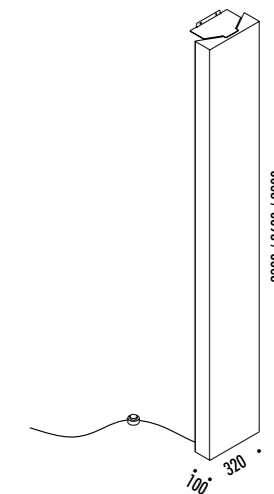

The sizes are expressed in millimeters.

DESIGN MAURO FERRARI - 2004
LAMPADA DA TERRA - METALLO - POLICARBONATO
FLOOR LAMP - METAL - POLYCARBONATE

BANNER

CE IP 20

127003	BIANCO OPACO / MATT WHITE	<p>BANNER 230 220-240 V - 50/60 Hz - 4 x 54 W - G5 ALIMENTAZIONE CON SPINA - CAVO BIANCO - DIMMER - LAMPADINE FLUORESCENTI INCLUDE POWER SUPPLY WITH PLUG - WHITE CABLE - DIMMER - FLUORESCENT BULBS INCLUDED</p> <p> 4 x 54 W FLUORESCENT - 3000K - 4 x 5000 lm - CRI 80 - DIMMABLE - EFFICIENCY A+</p>
127103	BIANCO OPACO / MATT WHITE	<p>BANNER 260 220-240 V - 50/60 Hz - 2 x 54 W + 2 x 80 W - G5 ALIMENTAZIONE CON SPINA - CAVO BIANCO - DIMMER - LAMPADINE FLUORESCENTI INCLUDE POWER SUPPLY WITH PLUG - WHITE CABLE - DIMMER - FLUORESCENT BULBS INCLUDED</p> <p> 2 x 54 W FLUORESCENT - 3000K - 2 x 5000 lm - CRI 80 - DIMMABLE - EFFICIENCY A+</p> <p> 2 x 80 W FLUORESCENT - 3000K - 2 x 7000 lm - CRI 80 - DIMMABLE - EFFICIENCY A</p>
124703	BIANCO OPACO / MATT WHITE	<p>BANNER 290 220-240 V - 50/60 Hz - 4 x 80 W - G5 ALIMENTAZIONE CON SPINA - CAVO BIANCO - DIMMER - LAMPADINE FLUORESCENTI INCLUDE POWER SUPPLY WITH PLUG - WHITE CABLE - DIMMER - FLUORESCENT BULBS INCLUDED</p> <p> 4 x 80 W FLUORESCENT - 3000K - 4 x 7000 lm - CRI 80 - DIMMABLE - EFFICIENCY A</p>