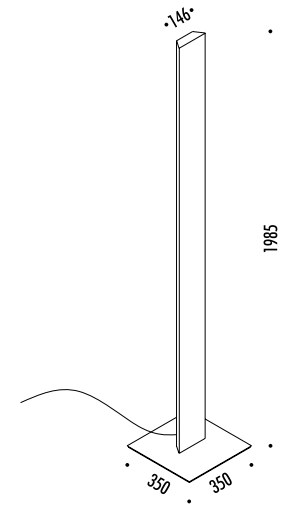

The sizes are expressed in millimeters.

DESIGN OMAR CARRAGLIA - 2005
LAMPADA DA TERRA - METALLO - POLICARBONATO
FLOOR LAMP - METAL - POLYCARBONATE

MOVIE

CE IP 20

177203	BIANCO OPACO / MATT WHITE	100-240 V - 50/60 Hz
177213	INOX NERO SPAZZOLATO / BLACK BRUSHED INOX	38 W LED - 2700K - 2832 lm - CRI > 90
		32 W LED - RGB
		RGBW WIRELESS CONTROL
		CAVO NERO
		BLACK CABLE