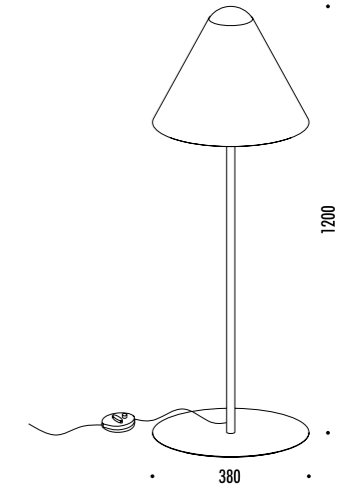

The sizes are expressed in millimeters.

DESIGN OMAR CARRAGLIA - 2007
 LAMPADA DA TERRA - METACRILATO - METALLO
 FLOOR LAMP - METHACRYLATE - METAL

ABA 120

CE IP 20 0.5 m

155603	BIANCO OPACO / MATT WHITE	100-240 V - 50/60 Hz - MAX 60 W - E27 GLOBOLUX CAVO BIANCO - DIMMER - LAMPADINA LED INCLUSA WHITE CABLE - DIMMER - LED BULB INCLUDED
		10 W LED - 3000K - 1055 lm - CRI > 80 - DIMMABLE - EFFICIENCY A+