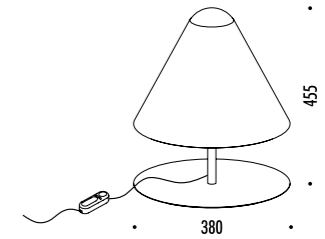

The sizes are expressed in millimeters.

DESIGN OMAR CARRAGLIA - 2007
LAMPADA DA TAVOLO - METACRILATO - METALLO
TABLE LAMP - METHACRYLATE - METAL

ABA 45

CE IP 20 0.5 m

146303	BIANCO OPACO / MATT WHITE	100-240 V - 50/60 Hz - MAX 60 W - E27 GLOBOLUX CAVO BIANCO - DIMMER - LAMPADINA LED INCLUSA WHITE CABLE - DIMMER - LED BULB INCLUDED
		10 W LED - 3000K - 1055 lm - CRI > 80 - DIMMABLE - EFFICIENCY A+