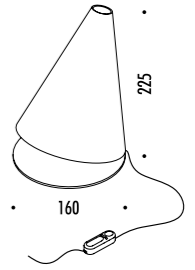

The sizes are expressed in millimeters.

DESIGN FEDERICO DELROSSO - 2009
LAMPADA DA TAVOLO - METALLO
TABLE LAMP - METAL

PALPEBRA

CE □ IP 20

| | | |
|--------|---------------------------|---|
| 133903 | BIANCO OPACO / MATT WHITE | 100-240 V - 50/60 Hz - MAX 40 W - E14 CAVO BIANCO - DIMMER - LAMPADINA LED INCLUSA WHITE CABLE - DIMMER - LED BULB INCLUDED |
| | | |
| | | 💡 5 W LED - 2700K - 470 lm - CRI > 80 - DIMMABLE - EFFICIENCY A+ |