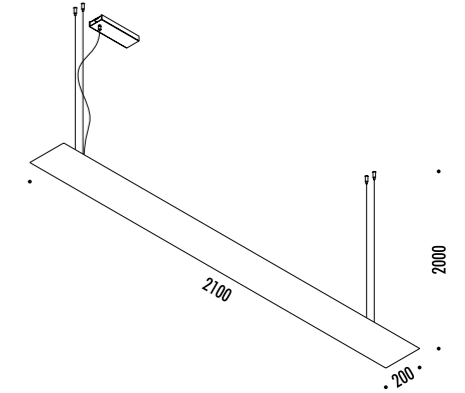

The sizes are expressed in millimeters.

DESIGN 2008
LAMPADA A SOSPENSIONE - METACRILATO - METALLO
SUSPENSION LAMP - METHACRYLATE - METAL

BLADE

CE IP 20

CEILING ROSE

193303	BIANCO OPACO / MATT WHITE	220-240 V - 50/60 Hz - 106 W LED - 3000K - 10129 lm - CRI > 80 CAVO BIANCO - ROSONE BIANCO DIMMERABILE DALI - PUSH ACCESSORI OPZIONALI KIT SOSPENSIONE WHITE CABLE - WHITE CEILING ROSE DALI - PUSH DIMMABLE OPTIONAL ACCESSORIES SUSPENSION KIT