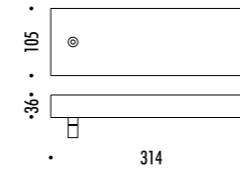

The sizes are expressed in millimeters.

DESIGN 2008
LAMPADA A SOSPENSIONE - METACRILATO - METALLO
SUSPENSION LAMP - METHACRYLATE - METAL

BLADE

CE IP 20

CEILING ROSE

193303	BIANCO OPACO / MATT WHITE	220-240 V - 50/60 Hz - 106 W LED - 3000K - 10129 lm - CRI > 80 CAVO BIANCO - ROSONE BIANCO DIMMERABILE DALI - PUSH ACCESSORI OPZIONALI KIT SOSPENSIONE WHITE CABLE - WHITE CEILING ROSE DALI - PUSH DIMMABLE OPTIONAL ACCESSORIES SUSPENSION KIT