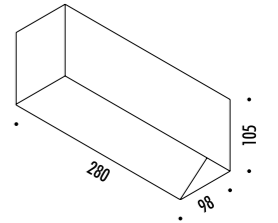

The sizes are expressed in millimeters.

DESIGN DAVIDE GROPPÌ - 2007  
LAMPADA DA PARETE - METALLO  
WALL LAMP - METAL

PIÙ

CE IP 20

145203	BIANCO OPACO / MATT WHITE	PIÙ ECO LED 100-240 V - 50/60 Hz - MAX 120 W - R7s LAMPADINA LED OBBLIGATORIA NON INCLUSA COMPULSORY LED BULB NOT INCLUDED	
50330750		ECO LED - 17,5 W - 3000K - 2460 lm - CRI 80 - DIMMABLE - EFFICIENCY A++	NOT INCLUDED
50041400		ECO LED - 17,5 W - 2700K - 2450 lm - CRI 80 - DIMMABLE - EFFICIENCY A++	NOT INCLUDED