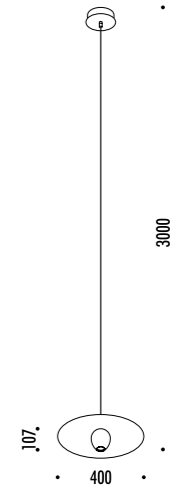

The sizes are expressed in millimeters.

DESIGN MASSIMILIANO ALAJMO - RAFFAELE ALAJMO - 2010
LAMPADA A SOSPENSIONE - METALLO
SUSPENSION LAMP - METAL

CE IP 20   0.5 m

OVONELPIATTO

CEILING ROSE

156803	BIANCO OPACO / MATT WHITE	230-240 V - 50/60 Hz - MAX 20 W 12 V - GU4 CAVO BIANCO - ROSONE BIANCO - LAMPADINA LED INCLUSA WHITE CABLE - WHITE CEILING ROSE - LED BULB INCLUDED
		 3,5 W LED - 2700K - 210 lm - CRI 80 - EFFICIENCY A+