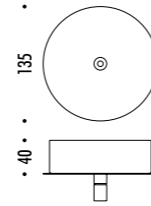

The sizes are expressed in millimeters.

DESIGN MASSIMILIANO ALAJMO - RAFFAELE ALAJMO - 2010
LAMPADA A SOSPENSIONE - METALLO
SUSPENSION LAMP - METAL

CE IP 20   0.5 m

OVONELPIATTO

CEILING ROSE

156803	BIANCO OPACO / MATT WHITE	230-240 V - 50/60 Hz - MAX 20 W 12 V - GU4 CAVO BIANCO - ROSONE BIANCO - LAMPADINA LED INCLUSA WHITE CABLE - WHITE CEILING ROSE - LED BULB INCLUDED
		 3,5 W LED - 2700K - 210 lm - CRI 80 - EFFICIENCY A+