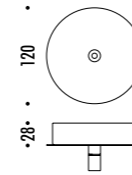

The sizes are expressed in millimeters.

DESIGN DAVIDE GROPPI - 2011  
 LAMPADA A SOSPENSIONE - METACRILATO - METALLO  
 SUSPENSION LAMP - METHACRYLATE - METAL

CE IP 20

LED IS MORE

CEILING ROSE

176103	BIANCO OPACO / MATT WHITE	100-240 V - 50/60 Hz - 4 W LED - 3000K - 354 lm - CRI > 90 CAVO BIANCO - ROSONE BIANCO - NON DIMMERABILE ACCESSORI OPZIONALI KIT SOSPENSIONE WHITE CABLE - WHITE CEILING ROSE - NOT DIMMABLE OPTIONAL ACCESSORIES SUSPENSION KIT