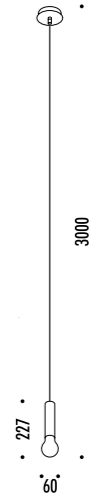

The sizes are expressed in millimeters.

DESIGN DAVIDE GROPPI - 2011  
 LAMPADA A SOSPENSIONE - METACRILATO - METALLO  
 SUSPENSION LAMP - METHACRYLATE - METAL

CE IP 20

LED IS MORE

CEILING ROSE

176103	BIANCO OPACO / MATT WHITE	100-240 V - 50/60 Hz - 4 W LED - 3000K - 354 lm - CRI > 90 CAVO BIANCO - ROSONE BIANCO - NON DIMMERABILE ACCESSORI OPZIONALI KIT SOSPENSIONE WHITE CABLE - WHITE CEILING ROSE - NOT DIMMABLE OPTIONAL ACCESSORIES SUSPENSION KIT

ACCESSORI OPZIONALI / OPTIONAL ACCESSORIES

1A05100	STANDARD	KIT FISSAGGIO PER SOFFITTO INCLINATO / SLOPED CEILING FIXING KIT  COMPATIBLE LAMPS: QuiQuoQua - MASAI - FOSBURY - MOON 120 - SPY - BLADE	
1A05200	STANDARD	KIT FISSAGGIO PER ROSONE INCLINATO / SLOPED ROSE FIXING KIT  COMPATIBLE LAMPS: MOON 60 - MOON 60 DE - MOON 80	
1A05300	STANDARD	GANCIO PER SOFFITTO INCLINATO / SLOPED CEILING FIXING HOOK  COMPATIBLE LAMPS: MERIDIANA - SIMBIOSI - SHANGHAI	
1A03600	STANDARD	KIT DECENTRATORE / DECENTRALIZATION KIT  COMPATIBLE LAMPS: LED IS MORE - MISS 1 - MOON 60 - MOON 60 DE - MOON 80 - MOON 120 CATHODE	
1A07703	BIANCO OPACO / MATT WHITE	KIT ROSONE + DECENTRATORE / KIT CEILING ROSE + DECENTRALIZER CAVO BIANCO 3 m INCLUSO / 3 m WHITE CABLE INCLUDED	 <p>• 120</p> <p>• 34</p>
1A07704	NERO OPACO / MATT BLACK	KIT ROSONE + DECENTRATORE / KIT CEILING ROSE + DECENTRALIZER CAVO NERO 3 m INCLUSO / 3 m BLACK CABLE INCLUDED	
172703	BIANCO OPACO / MATT WHITE	BLOCCACAVO / CLAMP	
172704	NERO OPACO / MATT BLACK		