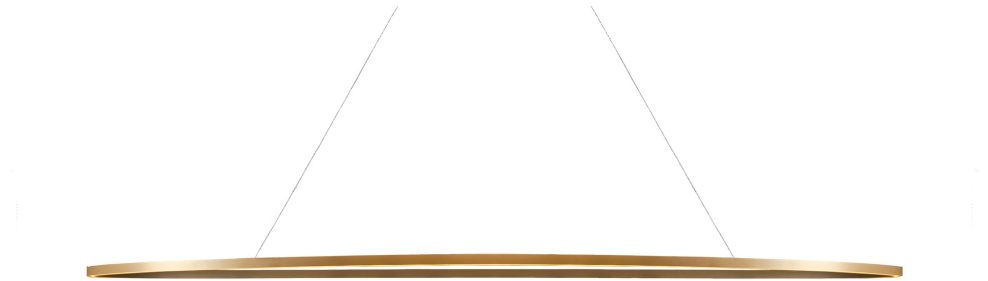

ELLISSE PENDANT MEGA

Federico Palazzari

Collection of LED pendants, floor/wall lamps available in different versions: major, minor, double, triple and mega provides a direct or indirect diffused light.

In extruded aluminum in different versions: matt lacquered in the finishes, white, black and gold painted.

Equipped with an opal diffuser.

The lamps are made using a proprietary extrusion coupling technology.

Ellisse Major is also available as floor or wall versions and is provided with a black marble base or a wall hook accessory.

Codes

ELP LW2 59
ELP LN2 59
ELP LO2 59

Structure/Diffuser

white/white
black/white
gold painted/white

PACKAGE

Package 01

Dimension: 14x101x201 cm / Gross weight: 7,5 kg

Certificazioni