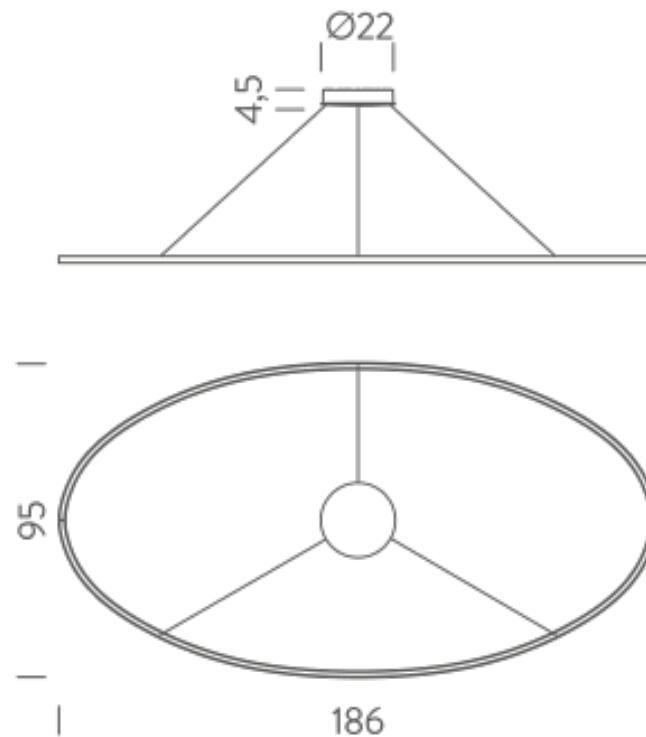

Codes

ELP LW2 58
ELP LN2 58
ELP LO2 58

Structure/Diffuser

white/white
black/white
gold painted/white

PACKAGE

Package 01

Dimension: 14x101x201 cm / Gross weight: 7,5 kg

Certificazioni

Codes

ELP LWW 58
ELP LNW 58
ELP LOW 58

Structure/Diffuser

white/white
black/white
gold painted/white

PACKAGE

Package 01 Dimension: 14x101x201 cm / Gross weight: 7,5 kg

Certificazioni