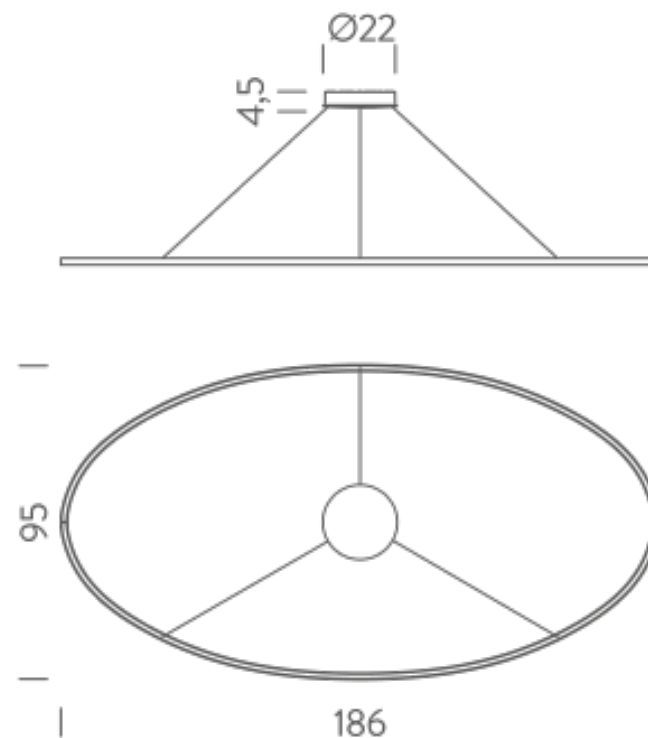

DOWNLIGHT 3000K

LAMPING

Source	linear LED
Total power	85W
Emission	diffused orientable
Switching	dimmable 1-10V
Tension	110/240V
Color temperature	3000K
Luminous flux	4425lm
Typ cri	85
Energy class	A+
Materials	Aluminium
Notes	adjustable cable length from 2,5 to 0,4 m, DALI version on request

Codes

ELP LWW 59
ELP LNW 59
ELP LOW 59

Structure/Diffuser

white/white
black/white
gold painted/white

PACKAGE

Package 01

Dimension: 14x101x201 cm / Gross weight: 7,5 kg

Certificazioni

Codes

ELP LW2 58
ELP LN2 58
ELP LO2 58

Structure/Diffuser

white/white
black/white
gold painted/white

PACKAGE

Package 01

Dimension: 14x101x201 cm / Gross weight: 7,5 kg

Certificazioni

Codes

ELP LWW 58
ELP LNW 58
ELP LOW 58

Structure/Diffuser

white/white
black/white
gold painted/white

PACKAGE

Package 01 Dimension: 14x101x201 cm / Gross weight: 7,5 kg

Certificazioni