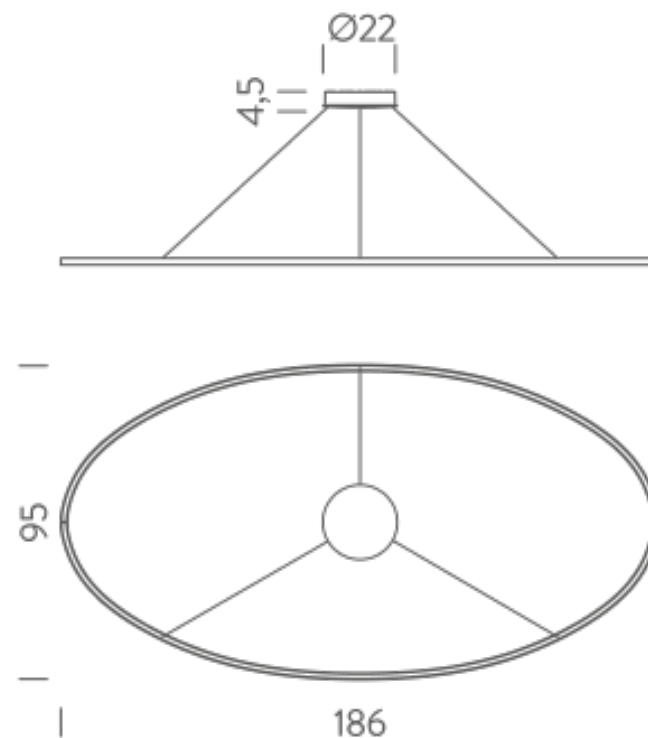

Codes

ELP LW2 59
ELP LN2 59
ELP LO2 59

Structure/Diffuser

white/white
black/white
gold painted/white

PACKAGE

Package 01

Dimension: 14x101x201 cm / Gross weight: 7,5 kg

Certificazioni

DOWNLIGHT 3000K

LAMPING

Source	linear LED
Total power	85W
Emission	diffused orientable
Switching	dimmable 1-10V
Tension	110/240V
Color temperature	3000K
Luminous flux	4425lm
Typ cri	85
Energy class	A+
Materials	Aluminium
Notes	adjustable cable length from 2,5 to 0,4 m, DALI version on request

Codes

ELP LWW 59
ELP LNW 59
ELP LOW 59

Structure/Diffuser

white/white
black/white
gold painted/white

PACKAGE

Package 01

Dimension: 14x101x201 cm / Gross weight: 7,5 kg

Certificazioni

Codes

ELP LWW 58
ELP LNW 58
ELP LOW 58

Structure/Diffuser

white/white
black/white
gold painted/white

PACKAGE

Package 01 Dimension: 14x101x201 cm / Gross weight: 7,5 kg

Certificazioni