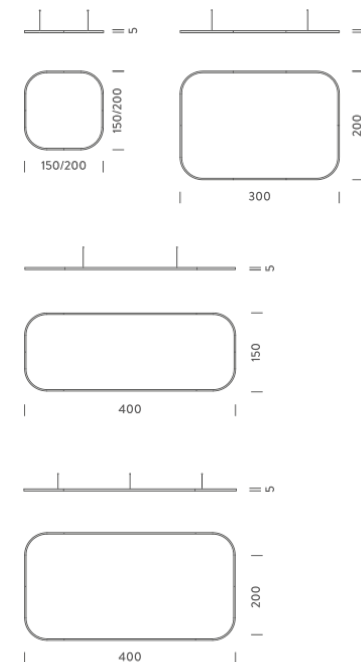

Remote driver included

1,5X1,5M | DOWNLIGHT - 2700K

LAMPING

Source	Linear LED
Total power	77W
Emission	Diffused orientable
Switching	DALI
Tension	110/240V
Color temperature	2700K
Luminous flux	4432lm
Typ cri	90
Energy class	A+
Ip class	40
Dimensions	150x150x5cm
Materials	Aluminium
Notes	Driver 100/305V included, 1 electrical cable 5m, 4 adjustable metal cables length 3m, shipped assembled
Customization options	Shapes, sizes
Accessories	Canopy, for concrete ceiling Canopy box, 1 driver, 1 electrical cable Ceiling plate, for false ceiling

LAMPING

Source	Linear LED
Total power	154W
Emission	Diffused orientable
Switching	DALI
Tension	220V
Color temperature	2700K
Luminous flux	8863lm
Typ cri	90
Energy class	A+
Ip class	40
Dimensions	150x150x5cm
Materials	Aluminium
Notes	Driver 220/240V included, 1 electrical cable 5m, 4 adjustable metal cables length 3m, shipped assembled
Customization options	Shapes, sizes
Accessories	Canopy, for concrete ceiling Canopy box, 1 driver, 1 electrical cable Ceiling plate, for false ceiling

Codes

BZRQ1712G15DBO
BZRQ1712G15DNE
BZRQ1712G15DOR

Structure

white
black
gold

PACKAGE

Package 01 Dimension: 160x160x15 cm

Certificazioni

1,5X1,5M | DOWNLIGHT - 3000K

LAMPING

Source	Linear LED
Total power	77W
Emission	Diffused orientable
Switching	DALI
Tension	110/240V
Color temperature	3000K
Luminous flux	4692lm
Typ cri	90
Energy class	A+
Ip class	40
Dimensions	150x150x5cm
Materials	Aluminium
Notes	Driver 100/305V included, 1 electrical cable 5m, 4 adjustable metal cables length 3m, shipped assembled
Customization options	Shapes, sizes
Accessories	Canopy, for concrete ceiling Canopy box, 1 driver, 1 electrical cable Ceiling plate, for false ceiling