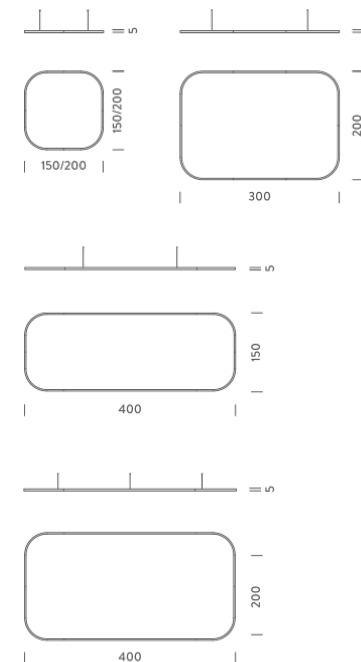

LAMPING

Source	Linear LED
Total power	154W
Emission	Diffused orientable
Switching	DALI
Tension	220V
Color temperature	2700K
Luminous flux	8863lm
Typ cri	90
Energy class	A+
Ip class	40
Dimensions	150x150x5cm
Materials	Aluminium
Notes	Driver 220/240V included, 1 electrical cable 5m, 4 adjustable metal cables length 3m, shipped assembled
Customization options	Shapes, sizes
Accessories	Canopy, for concrete ceiling Canopy box, 1 driver, 1 electrical cable Ceiling plate, for false ceiling

LAMPING

Source	Linear LED
Total power	77W
Emission	Diffused orientable
Switching	DALI
Tension	110/240V
Color temperature	3000K
Luminous flux	4692lm
Typ cri	90
Energy class	A+
Ip class	40
Dimensions	150x150x5cm
Materials	Aluminium
Notes	Driver 100/305V included, 1 electrical cable 5m, 4 adjustable metal cables length 3m, shipped assembled
Customization options	Shapes, sizes
Accessories	Canopy, for concrete ceiling Canopy box, 1 driver, 1 electrical cable Ceiling plate, for false ceiling

LAMPING

Source	Linear LED
Total power	77W
Emission	Diffused orientable
Switching	DALI
Tension	110/240V
Color temperature	4000K
Luminous flux	5214lm
Typ cri	90
Energy class	A+
Ip class	40
Dimensions	150x150x5cm
Materials	Aluminium
Notes	Driver 100/305V included, 1 electrical cable 5m, 4 adjustable metal cables length 3m, shipped assembled
Customization options	Shapes, sizes
Accessories	Canopy, for concrete ceiling Canopy box, 1 driver, 1 electrical cable Ceiling plate, for false ceiling

Codes

BZRQ1606G15NBO
BZRQ1606G15NNE
BZRQ1606G15NOR

Structure

white
black
gold

PACKAGE

Package 01 Dimension: 160x160x15 cm

Certificazioni

1,5X1,5M | UP - DOWNLIGHT - 4000K