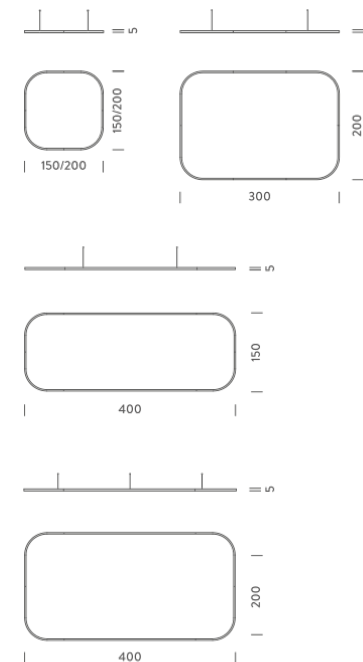

2X2M | UP - DOWNLIGHT - 3000K

LAMPING

Source	Linear LED
Total power	211W
Emission	Diffused orientable
Switching	DALI
Tension	220V
Color temperature	3000K
Luminous flux	12912lm
Typ cri	90
Energy class	A+
Ip class	40
Dimensions	200x200x5cm
Materials	Aluminium
Notes	Driver 220/240V included, 2 electrical cables 5m, 4 adjustable metal cables length 3m, shipped into 2 arches
Customization options	Shapes, sizes
Accessories	Canopy, for concrete ceiling | Canopy box, 1 driver, 2 electrical cables | Ceiling plate, for false ceiling

Codes

BZRQ1716G15WBO
BZRQ1716G15WNE
BZRQ1716G15WOR

Structure

white
black
gold

PACKAGE

Package 01 Dimension: 210x110x15 cm

Certificazioni