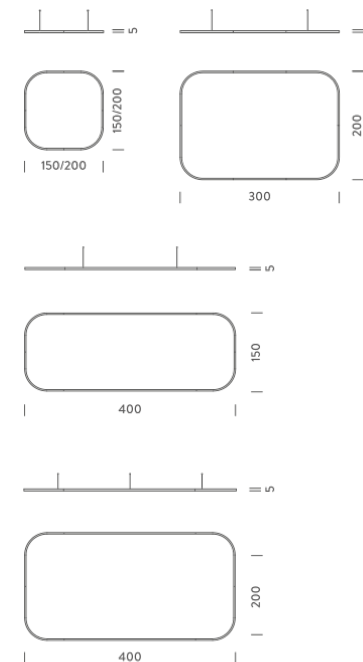

4X2M | UP - DOWNLIGHT - 2700K

LAMPING

Source	Linear LED
Total power	326W
Emission	Diffused orientable
Switching	DALI
Tension	220V
Color temperature	2700K
Luminous flux	18859lm
Typ cri	90
Energy class	A+
Ip class	40
Dimensions	400x200x5cm
Materials	Aluminium
Notes	Driver 220/240V included, 4 electrical cables 5m, 6 adjustable metal cables length 3m, shipped into 4 arches
Customization options	Shapes, sizes
Accessories	Canopy, for concrete ceiling | Ceiling plate, for false ceiling

Codes

BZRQ1724G15DBO
BZRQ1724G15DNE
BZRQ1724G15DOR

Structure

white
black
gold

PACKAGE

Package 01 Dimension: 310x110x15 cm

Certificazioni