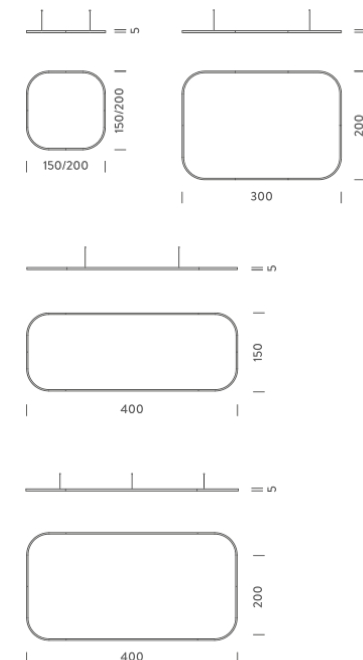

Remote driver included

1,5X1,5M | DOWNLIGHT - 2700K

LAMPING

Source	Linear LED
Total power	77W
Emission	Diffused orientable
Switching	DALI
Tension	110/240V
Color temperature	2700K
Luminous flux	4432lm
Typ cri	90
Energy class	A+
Ip class	40
Dimensions	150x150x5cm
Materials	Aluminium
Notes	Driver 100/305V included, 1 electrical cable 5m, 4 adjustable metal cables length 3m, shipped assembled
Customization options	Shapes, sizes
Accessories	Canopy, for concrete ceiling Canopy box, 1 driver, 1 electrical cable Ceiling plate, for false ceiling

Codes

BZRQ1606G15DBO
BZRQ1606G15DNE
BZRQ1606G15DOR

Structure

white
black
gold

PACKAGE

Package 01 Dimension: 160x160x15 cm

Certificazioni

1,5X1,5M | UP - DOWNLIGHT - 2700K

LAMPING

Source	Linear LED
Total power	154W
Emission	Diffused orientable
Switching	DALI
Tension	220V
Color temperature	2700K
Luminous flux	8863lm
Typ cri	90
Energy class	A+
Ip class	40
Dimensions	150x150x5cm
Materials	Aluminium
Notes	Driver 220/240V included, 1 electrical cable 5m, 4 adjustable metal cables length 3m, shipped assembled
Customization options	Shapes, sizes
Accessories	Canopy, for concrete ceiling Canopy box, 1 driver, 1 electrical cable Ceiling plate, for false ceiling

LAMPING

Source	Linear LED
Total power	77W
Emission	Diffused orientable
Switching	DALI
Tension	110/240V
Color temperature	3000K
Luminous flux	4692lm
Typ cri	90
Energy class	A+
Ip class	40
Dimensions	150x150x5cm
Materials	Aluminium
Notes	Driver 100/305V included, 1 electrical cable 5m, 4 adjustable metal cables length 3m, shipped assembled
Customization options	Shapes, sizes
Accessories	Canopy, for concrete ceiling Canopy box, 1 driver, 1 electrical cable Ceiling plate, for false ceiling