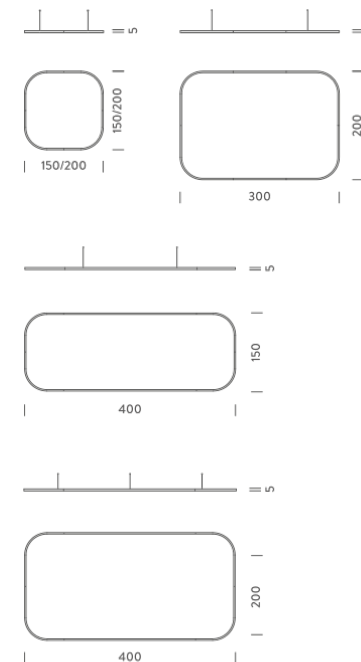

2X2M | UP - DOWNLIGHT - 2700K

LAMPING

Source	Linear LED
Total power	211W
Emission	Diffused orientable
Switching	DALI
Tension	220V
Color temperature	2700K
Luminous flux	12195lm
Typ cri	90
Energy class	A+
Ip class	40
Dimensions	200x200x5cm
Materials	Aluminium
Notes	Driver 220/240V included, 2 electrical cables 5m, 4 adjustable metal cables length 3m, shipped into 2 arches
Customization options	Shapes, sizes
Accessories	Canopy, for concrete ceiling | Canopy box, 1 driver, 2 electrical cables | Ceiling plate, for false ceiling

Codes

BZRQ1716G15DBO
BZRQ1716G15DNE
BZRQ1716G15DOR

Structure

white
black
gold

PACKAGE

Package 01   Dimension: 210x110x15 cm

Certificazioni