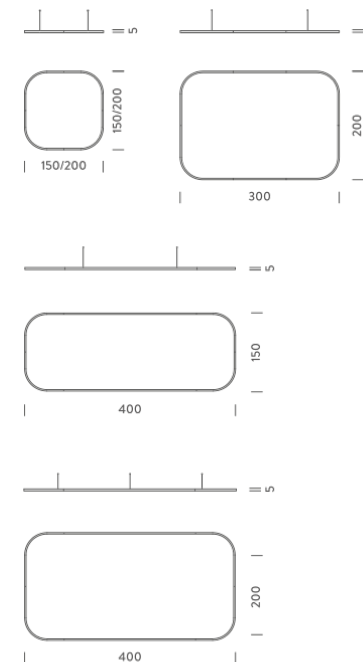

Remote driver included

1,5X1,5M | DOWNLIGHT - 2700K

LAMPING

Source	Linear LED
Total power	77W
Emission	Diffused orientable
Switching	DALI
Tension	110/240V
Color temperature	2700K
Luminous flux	4432lm
Typ cri	90
Energy class	A+
Ip class	40
Dimensions	150x150x5cm
Materials	Aluminium
Notes	Driver 100/305V included, 1 electrical cable 5m, 4 adjustable metal cables length 3m, shipped assembled
Customization options	Shapes, sizes
Accessories	Canopy, for concrete ceiling Canopy box, 1 driver, 1 electrical cable Ceiling plate, for false ceiling

LAMPING

Source	Linear LED
Total power	154W
Emission	Diffused orientable
Switching	DALI
Tension	220V
Color temperature	2700K
Luminous flux	8863lm
Typ cri	90
Energy class	A+
Ip class	40
Dimensions	150x150x5cm
Materials	Aluminium
Notes	Driver 220/240V included, 1 electrical cable 5m, 4 adjustable metal cables length 3m, shipped assembled
Customization options	Shapes, sizes
Accessories	Canopy, for concrete ceiling Canopy box, 1 driver, 1 electrical cable Ceiling plate, for false ceiling

LAMPING

Source	Linear LED
Total power	77W
Emission	Diffused orientable
Switching	DALI
Tension	110/240V
Color temperature	3000K
Luminous flux	4692lm
Typ cri	90
Energy class	A+
Ip class	40
Dimensions	150x150x5cm
Materials	Aluminium
Notes	Driver 100/305V included, 1 electrical cable 5m, 4 adjustable metal cables length 3m, shipped assembled
Customization options	Shapes, sizes
Accessories	Canopy, for concrete ceiling Canopy box, 1 driver, 1 electrical cable Ceiling plate, for false ceiling

Codes

BZRQ1608G15DBO
BZRQ1608G15DNE
BZRQ1608G15DOR

Structure

white
black
gold

PACKAGE

Package 01 Dimension: 210x110x15 cm

Certificazioni

2X2M | UP - DOWNLIGHT - 2700K