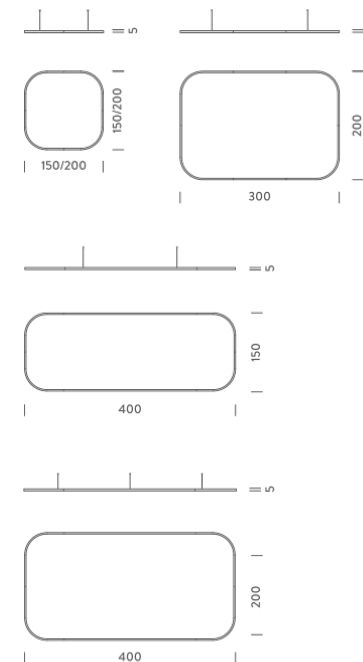

4X2M | DOWNLIGHT - 2700K

LAMPING

Source	Linear LED
Total power	163W
Emission	Diffused orientable
Switching	DALI
Tension	220V
Color temperature	2700K
Luminous flux	9430lm
Typ cri	90
Energy class	A+
Ip class	40
Dimensions	400x200x5cm
Materials	Aluminium
Notes	Driver 220/240V included, 4 electrical cables 5m, 6 adjustable metal cables length 3m, shipped into 4 arches
Customization options	Shapes, sizes
Accessories	Canopy, for concrete ceiling | Ceiling plate, for false ceiling

Codes

BZRQ1612G15DBO
BZRQ1612G15DNE
BZRQ1612G15DOR

Structure

white
black
gold

PACKAGE

Package 01 Dimension: 310x110x15 cm

Certificazioni