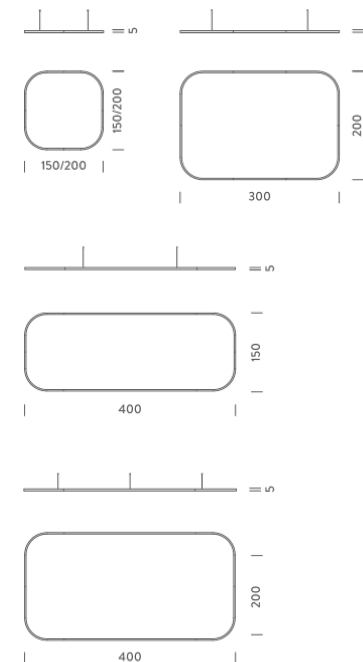

LAMPING

Source	Linear LED
Total power	154W
Emission	Diffused orientable
Switching	DALI
Tension	220V
Color temperature	2700K
Luminous flux	8863lm
Typ cri	90
Energy class	A+
Ip class	40
Dimensions	150x150x5cm
Materials	Aluminium
Notes	Driver 220/240V included, 1 electrical cable 5m, 4 adjustable metal cables length 3m, shipped assembled
Customization options	Shapes, sizes
Accessories	Canopy, for concrete ceiling Canopy box, 1 driver, 1 electrical cable Ceiling plate, for false ceiling

LAMPING

Source	Linear LED
Total power	77W
Emission	Diffused orientable
Switching	DALI
Tension	110/240V
Color temperature	3000K
Luminous flux	4692lm
Typ cri	90
Energy class	A+
Ip class	40
Dimensions	150x150x5cm
Materials	Aluminium
Notes	Driver 100/305V included, 1 electrical cable 5m, 4 adjustable metal cables length 3m, shipped assembled
Customization options	Shapes, sizes
Accessories	Canopy, for concrete ceiling Canopy box, 1 driver, 1 electrical cable Ceiling plate, for false ceiling

Codes

BZRQ1606G15WBO
BZRQ1606G15WNE
BZRQ1606G15WOR

Structure

white
black
gold

PACKAGE

Package 01 Dimension: 160x160x15 cm

Certificazioni

1,5X1,5M | UP - DOWNLIGHT - 3000K

LAMPING

Source	Linear LED
Total power	154W
Emission	Diffused orientable
Switching	DALI
Tension	220V
Color temperature	3000K
Luminous flux	9384lm
Typ cri	90
Energy class	A+
Ip class	40
Dimensions	150x150x5cm
Materials	Aluminium
Notes	Driver 220/240V included, 1 electrical cable 5m, 4 adjustable metal cables length 3m, shipped assembled
Customization options	Shapes, sizes
Accessories	Canopy, for concrete ceiling Canopy box, 1 driver, 1 electrical cable Ceiling plate, for false ceiling