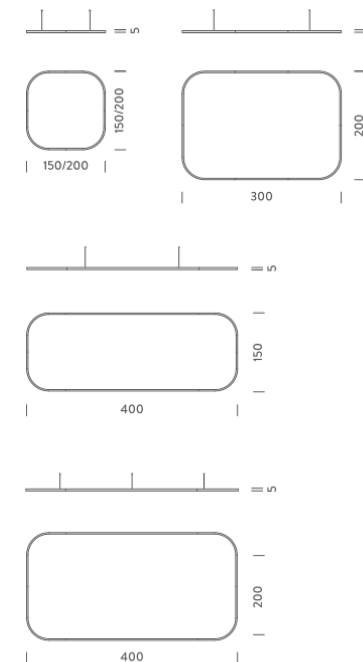

3X2M | UP - DOWNLIGHT - 2700K

LAMPING

Source	Linear LED
Total power	268W
Emission	Diffused orientable
Switching	DALI
Tension	220V
Color temperature	2700K
Luminous flux	15527lm
Typ cri	90
Energy class	A+
Ip class	40
Dimensions	300x200x5cm
Materials	Aluminium
Notes	Driver 220/240V included, 2 electrical cables 5m, 4 adjustable metal cables length 3m, shipped into 2 arches
Customization options	Shapes, sizes
Accessories	Canopy, for concrete ceiling | Canopy box, 1 driver, 1 electrical cable | Ceiling plate, for false ceiling

Codes

BZRQ1720G15DBO
BZRQ1720G15DNE
BZRQ1720G15DOR

Structure

white
black
gold

PACKAGE

Package 01 Dimension: 310x110x15 cm

Certificazioni