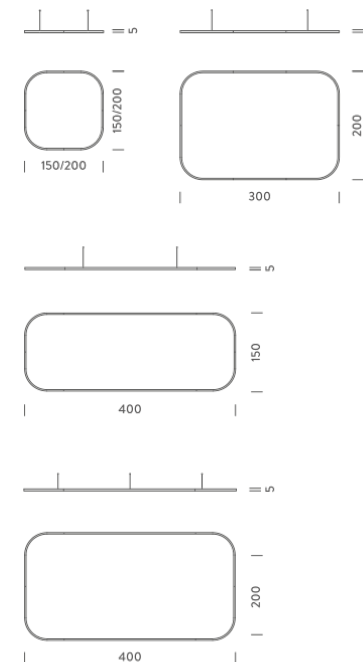

LAMPING

Source	Linear LED
Total power	149W
Emission	Diffused orientable
Switching	DALI
Tension	220V
Color temperature	2700K
Luminous flux	8597lm
Typ cri	90
Energy class	A+
Ip class	40
Dimensions	400x150x5cm
Materials	Aluminium
Notes	Driver 220/240V included, 4 electrical cables 5m, 4 adjustable metal cables length 3m, shipped into 4 pieces
Customization options	Shapes, sizes
Accessories	Canopy, for concrete ceiling Ceiling plate, for false ceiling

LAMPING

Source	Linear LED
Total power	297W
Emission	Diffused orientable
Switching	DALI
Tension	220V
Color temperature	2700K
Luminous flux	17193lm
Typ cri	90
Energy class	A+
Ip class	40
Dimensions	400x150x5cm
Materials	Aluminium
Notes	Driver 220/240V included, 4 electrical cables 5m, 4 adjustable metal cables length 3m, shipped into 4 pieces
Customization options	Shapes, sizes
Accessories	Canopy, for concrete ceiling Canopy box, 1 driver, 2 electrical cables Ceiling plate, for false ceiling

Codes

BZRQ1728G15DBO
BZRQ1728G15DNE
BZRQ1728G15DOR

Structure

white
black
gold

PACKAGE

Package 01 Dimension: 310x110x15 cm

Certificazioni

4X1,5M | DOWNLIGHT - 3000K

LAMPING

Source	Linear LED
Total power	149W
Emission	Diffused orientable
Switching	DALI
Tension	220V
Color temperature	3000K
Luminous flux	9102lm
Typ cri	90
Energy class	A+
Ip class	40
Dimensions	400x150x5cm
Materials	Aluminium
Notes	Driver 220/240V included, 4 electrical cables 5m, 4 adjustable metal cables length 3m, shipped into 4 pieces
Customization options	Shapes, sizes
Accessories	Canopy, for concrete ceiling Ceiling plate, for false ceiling