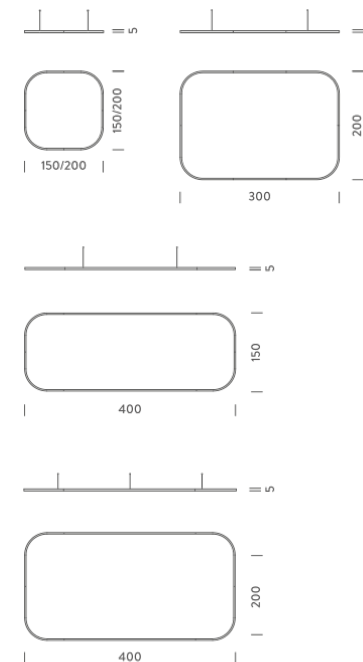

LAMPING

Source	Linear LED
Total power	154W
Emission	Diffused orientable
Switching	DALI
Tension	220V
Color temperature	2700K
Luminous flux	8863lm
Typ cri	90
Energy class	A+
Ip class	40
Dimensions	150x150x5cm
Materials	Aluminium
Notes	Driver 220/240V included, 1 electrical cable 5m, 4 adjustable metal cables length 3m, shipped assembled
Customization options	Shapes, sizes
Accessories	Canopy, for concrete ceiling Canopy box, 1 driver, 1 electrical cable Ceiling plate, for false ceiling

LAMPING

Source	Linear LED
Total power	77W
Emission	Diffused orientable
Switching	DALI
Tension	110/240V
Color temperature	3000K
Luminous flux	4692lm
Typ cri	90
Energy class	A+
Ip class	40
Dimensions	150x150x5cm
Materials	Aluminium
Notes	Driver 100/305V included, 1 electrical cable 5m, 4 adjustable metal cables length 3m, shipped assembled
Customization options	Shapes, sizes
Accessories	Canopy, for concrete ceiling Canopy box, 1 driver, 1 electrical cable Ceiling plate, for false ceiling

LAMPING

Source	Linear LED
Total power	154W
Emission	Diffused orientable
Switching	DALI
Tension	220V
Color temperature	4000K
Luminous flux	10427lm
Typ cri	90
Energy class	A+
Ip class	40
Dimensions	150x150x5cm
Materials	Aluminium
Notes	Driver 220/240V included, 1 electrical cable 5m, 4 adjustable metal cables length 3m, shipped assembled
Customization options	Shapes, sizes
Accessories	Canopy, for concrete ceiling Canopy box, 1 driver, 1 electrical cable Ceiling plate, for false ceiling

Codes

BZRQ1712G15NBO
BZRQ1712G15NNE
BZRQ1712G15NOR

Structure

white
black
gold

PACKAGE

Package 01 Dimension: 210x110x15 cm

Certificazioni

2X2M | DOWNLIGHT - 2700K