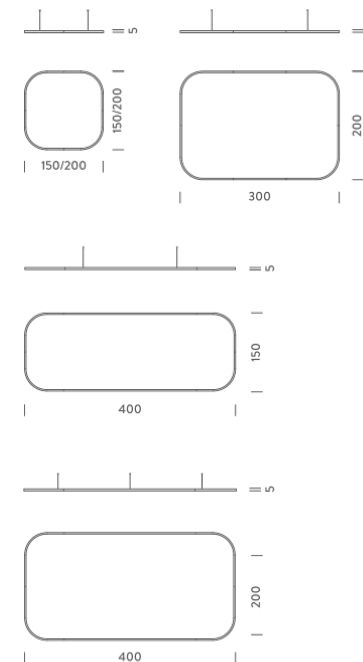

Remote driver included

1,5X1,5M | DOWNLIGHT - 2700K

LAMPING

Source	Linear LED
Total power	77W
Emission	Diffused orientable
Switching	DALI
Tension	110/240V
Color temperature	2700K
Luminous flux	4432lm
Typ cri	90
Energy class	A+
Ip class	40
Dimensions	150x150x5cm
Materials	Aluminium
Notes	Driver 100/305V included, 1 electrical cable 5m, 4 adjustable metal cables length 3m, shipped assembled
Customization options	Shapes, sizes
Accessories	Canopy, for concrete ceiling Canopy box, 1 driver, 1 electrical cable Ceiling plate, for false ceiling

LAMPING

Source	Linear LED
Total power	154W
Emission	Diffused orientable
Switching	DALI
Tension	220V
Color temperature	2700K
Luminous flux	8863lm
Typ cri	90
Energy class	A+
Ip class	40
Dimensions	150x150x5cm
Materials	Aluminium
Notes	Driver 220/240V included, 1 electrical cable 5m, 4 adjustable metal cables length 3m, shipped assembled
Customization options	Shapes, sizes
Accessories	Canopy, for concrete ceiling Canopy box, 1 driver, 1 electrical cable Ceiling plate, for false ceiling

LAMPING

Source	Linear LED
Total power	77W
Emission	Diffused orientable
Switching	DALI
Tension	110/240V
Color temperature	3000K
Luminous flux	4692lm
Typ cri	90
Energy class	A+
Ip class	40
Dimensions	150x150x5cm
Materials	Aluminium
Notes	Driver 100/305V included, 1 electrical cable 5m, 4 adjustable metal cables length 3m, shipped assembled
Customization options	Shapes, sizes
Accessories	Canopy, for concrete ceiling Canopy box, 1 driver, 1 electrical cable Ceiling plate, for false ceiling

Codes

BZRQ1608G15WBO
BZRQ1608G15WNE
BZRQ1608G15WOR

Structure

white
black
gold

PACKAGE

Package 01 Dimension: 210x110x15 cm

Certificazioni

2X2M | UP - DOWNLIGHT - 3000K