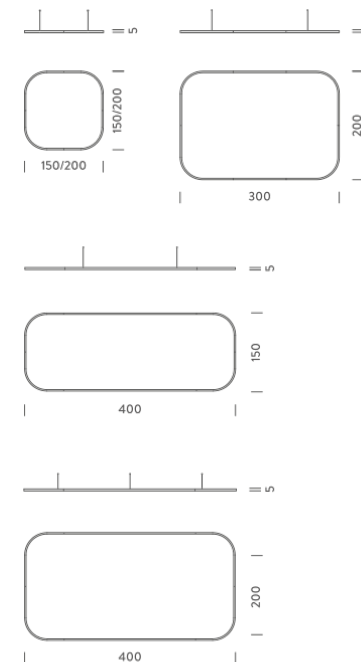

PACKAGE

Package 01

Dimension: 310x110x15 cm

Certificazioni

4X2M | UP - DOWNLIGHT - 4000K

LAMPING

Source	Linear LED
Total power	326W
Emission	Diffused orientable
Switching	DALI
Tension	220V
Color temperature	4000K
Luminous flux	22187lm
Initial luminaire efficacy	35lm/W
Typ cri	90
Energy class	A+
Ip class	40
Dimensions	400x200x5cm
Materials	Aluminium
Ambient temperature range	0°C / 35°
Performance ambient temperature	25°