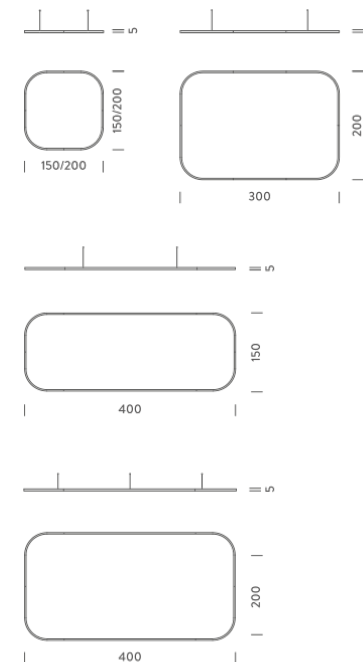

4X2M | UP - DOWNLIGHT - 3000K

LAMPING

Source	Linear LED
Total power	326W
Emission	Diffused orientable
Switching	DALI
Tension	220V
Color temperature	3000K
Luminous flux	19968lm
Typ cri	90
Energy class	A+
Ip class	40
Dimensions	400x200x5cm
Materials	Aluminium
Notes	Driver 220/240V included, 4 electrical cables 5m, 6 adjustable metal cables length 3m, shipped into 4 arches
Customization options	Shapes, sizes
Accessories	Canopy, for concrete ceiling | Ceiling plate, for false ceiling

Codes

BZRQ1724G15WBO
BZRQ1724G15WNE
BZRQ1724G15WOR

Structure

white
black
gold

PACKAGE

Package 01 Dimension: 310x110x15 cm

Certificazioni