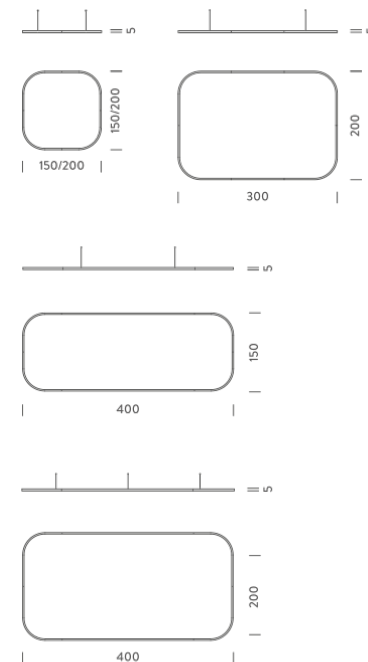

4X1,5M | DOWNLIGHT - 3000K

LAMPING

Source	Linear LED
Total power	149W
Emission	Diffused orientable
Switching	DALI
Tension	220V
Color temperature	3000K
Luminous flux	9102lm
Typ cri	90
Energy class	A+
Ip class	40
Dimensions	400x150x5cm
Materials	Aluminium
Notes	Driver 220/240V included, 4 electrical cables 5m, 4 adjustable metal cables length 3m, shipped into 4 pieces
Customization options	Shapes, sizes
Accessories	Canopy, for concrete ceiling | Ceiling plate, for false ceiling

Codes

BZRQ1614G15WBO
BZRQ1614G15WNE
BZRQ1614G15WOR

Structure

white
black
gold

PACKAGE

Package 01   Dimension: 310x110x15 cm

Certificazioni