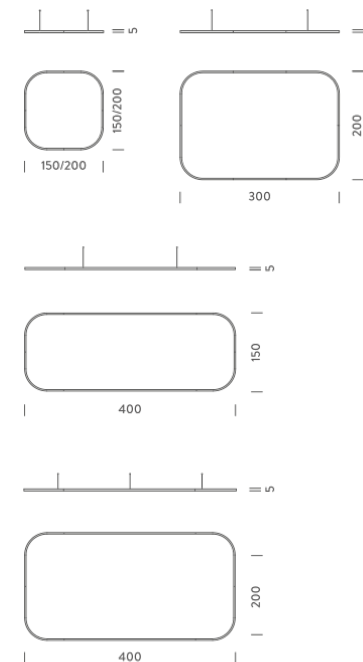

LAMPING

Source	Linear LED
Total power	149W
Emission	Diffused orientable
Switching	DALI
Tension	220V
Color temperature	3000K
Luminous flux	9102lm
Typ cri	90
Energy class	A+
Ip class	40
Dimensions	400x150x5cm
Materials	Aluminium
Notes	Driver 220/240V included, 4 electrical cables 5m, 4 adjustable metal cables length 3m, shipped into 4 pieces
Customization options	Shapes, sizes
Accessories	Canopy, for concrete ceiling Ceiling plate, for false ceiling

LAMPING

Source	Linear LED
Total power	297W
Emission	Diffused orientable
Switching	DALI
Tension	220V
Color temperature	3000K
Luminous flux	18204lm
Typ cri	90
Energy class	A+
Ip class	40
Dimensions	400x150x5cm
Materials	Aluminium
Notes	Driver 220/240V included, 4 electrical cables 5m, 4 adjustable metal cables length 3m, shipped into 4 pieces
Customization options	Shapes, sizes
Accessories	Canopy, for concrete ceiling Canopy box, 1 driver, 2 electrical cables Ceiling plate, for false ceiling

Codes

BZRQ1728G15WBO
BZRQ1728G15WNE
BZRQ1728G15WOR

Structure

white
black
gold

PACKAGE

Package 01 Dimension: 310x110x15 cm

Certificazioni

4X1,5M | DOWNLIGHT - 4000K

LAMPING

Source	Linear LED
Total power	149W
Emission	Diffused orientable
Switching	DALI
Tension	220V
Color temperature	4000K
Luminous flux	10114lm
Typ cri	90
Energy class	A+
Ip class	40
Dimensions	400x150x5cm
Materials	Aluminium
Notes	Driver 220/240V included, 4 electrical cables 5m, 4 adjustable metal cables length 3m, shipped into 4 pieces
Customization options	Shapes, sizes
Accessories	Canopy, for concrete ceiling Ceiling plate, for false ceiling