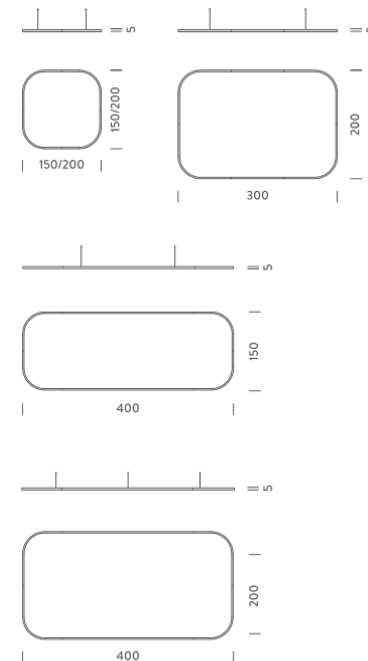

3X2M | UP - DOWNLIGHT - 3000K

LAMPING

Source	Linear LED
Total power	268W
Emission	Diffused orientable
Switching	DALI
Tension	220V
Color temperature	3000K
Luminous flux	16440lm
Typ cri	90
Energy class	A+
Ip class	40
Dimensions	300x200x5cm
Materials	Aluminium
Notes	Driver 220/240V included, 2 electrical cables 5m, 4 adjustable metal cables length 3m, shipped into 2 arches
Customization options	Shapes, sizes
Accessories	Canopy, for concrete ceiling | Canopy box, 1 driver, 1 electrical cable | Ceiling plate, for false ceiling

Codes

BZRQ1720G15WBO
BZRQ1720G15WNE
BZRQ1720G15WOR

Structure

white
black
gold

PACKAGE

Package 01   Dimension: 310x110x15 cm

Certificazioni