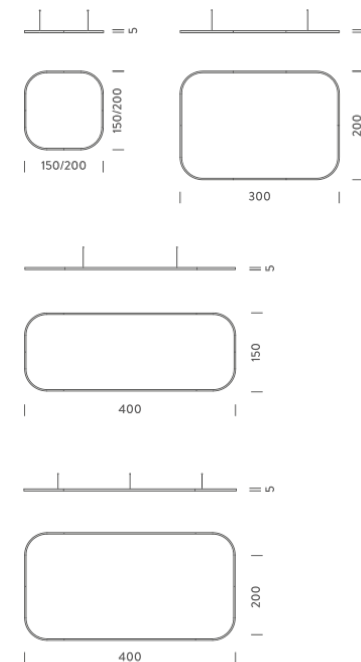

3X2M | DOWNLIGHT - 4000K

LAMPING

Source	Linear LED
Total power	134W
Emission	Diffused orientable
Switching	DALI
Tension	220V
Color temperature	4000K
Luminous flux	9134lm
Typ cri	90
Energy class	A+
Ip class	40
Dimensions	300x200x5cm
Materials	Aluminium
Notes	Driver 220/240V included, 2 electrical cables 5m, 4 adjustable metal cables length 3m, shipped into 2 arches
Customization options	Shapes, sizes
Accessories	Canopy, for concrete ceiling | Canopy box, 1 driver, 2 electrical cables | Ceiling plate, for false ceiling

Codes

BZRQ1610G15NBO
BZRQ1610G15NNE
BZRQ1610G15NOR

Structure

white
black
gold

PACKAGE

Package 01 Dimension: 310x110x15 cm

Certificazioni