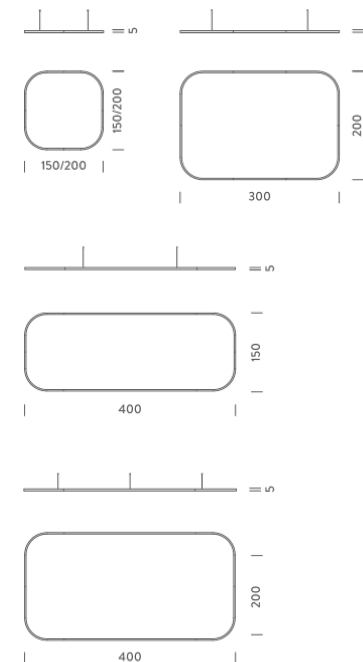

4X2M | DOWNLIGHT - 3000K

LAMPING

Source	Linear LED
Total power	163W
Emission	Diffused orientable
Switching	DALI
Tension	220V
Color temperature	3000K
Luminous flux	9984lm
Typ cri	90
Energy class	A+
Ip class	40
Dimensions	400x200x5cm
Materials	Aluminium
Notes	Driver 220/240V included, 4 electrical cables 5m, 6 adjustable metal cables length 3m, shipped into 4 arches
Customization options	Shapes, sizes
Accessories	Canopy, for concrete ceiling | Ceiling plate, for false ceiling

Codes

BZRQ1612G15WBO
BZRQ1612G15WNE
BZRQ1612G15WOR

Structure

white
black
gold

PACKAGE

Package 01 Dimension: 310x110x15 cm

Certificazioni