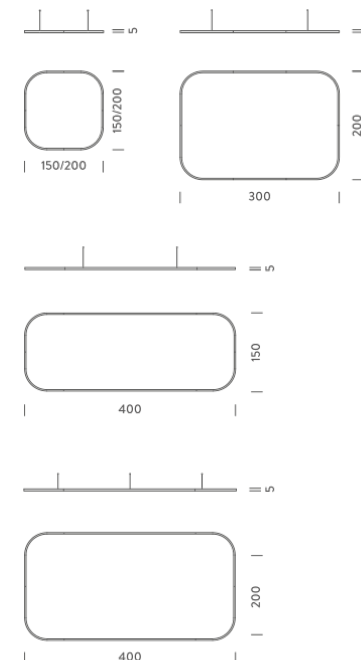

LAMPING

Source	Linear LED
Total power	268W
Emission	Diffused orientable
Switching	DALI
Tension	220V
Color temperature	4000K
Luminous flux	18267lm
Typ cri	90
Energy class	A+
Ip class	40
Dimensions	300x200x5cm
Materials	Aluminium
Notes	Driver 220/240V included, 2 electrical cables 5m, 4 adjustable metal cables length 3m, shipped into 2 arches
Customization options	Shapes, sizes
Accessories	Canopy, for concrete ceiling Ceiling plate, for false ceiling

LAMPING

Source	Linear LED
Total power	149W
Emission	Diffused orientable
Switching	DALI
Tension	220V
Color temperature	2700K
Luminous flux	8597lm
Typ cri	90
Energy class	A+
Ip class	40
Dimensions	400x150x5cm
Materials	Aluminium
Notes	Driver 220/240V included, 4 electrical cables 5m, 4 adjustable metal cables length 3m, shipped into 4 pieces
Customization options	Shapes, sizes
Accessories	Canopy, for concrete ceiling Ceiling plate, for false ceiling

Codes

BZRQ1614G15DBO
BZRQ1614G15DNE
BZRQ1614G15DOR

Structure

white
black
gold

PACKAGE

Package 01 Dimension: 310x110x15 cm

Certificazioni

4X1,5M | UP - DOWNLIGHT - 2700K

LAMPING

Source	Linear LED
Total power	297W
Emission	Diffused orientable
Switching	DALI
Tension	220V
Color temperature	2700K
Luminous flux	17193lm
Typ cri	90
Energy class	A+
Ip class	40
Dimensions	400x150x5cm
Materials	Aluminium
Notes	Driver 220/240V included, 4 electrical cables 5m, 4 adjustable metal cables length 3m, shipped into 4 pieces
Customization options	Shapes, sizes
Accessories	Canopy, for concrete ceiling Canopy box, 1 driver, 2 electrical cables Ceiling plate, for false ceiling