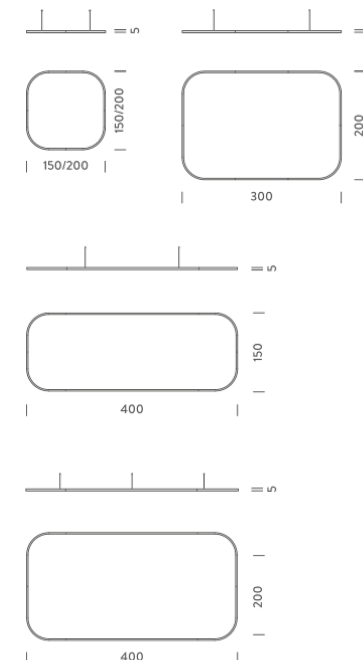

LAMPING

Source	Linear LED
Total power	268W
Emission	Diffused orientable
Switching	DALI
Tension	220V
Color temperature	4000K
Luminous flux	18267lm
Typ cri	90
Energy class	A+
Ip class	40
Dimensions	300x200x5cm
Materials	Aluminium
Notes	Driver 220/240V included, 2 electrical cables 5m, 4 adjustable metal cables length 3m, shipped into 2 arches
Customization options	Shapes, sizes
Accessories	Canopy, for concrete ceiling Ceiling plate, for false ceiling

Codes

BZRQ1720G15NBO
BZRQ1720G15NNE
BZRQ1720G15NOR

Structure

white
black
gold

PACKAGE

Package 01 Dimension: 310x110x15 cm

Certificazioni

4X1,5M | DOWNLIGHT - 2700K

LAMPING

Source	Linear LED
Total power	149W
Emission	Diffused orientable
Switching	DALI
Tension	220V
Color temperature	2700K
Luminous flux	8597lm
Typ cri	90
Energy class	A+
Ip class	40
Dimensions	400x150x5cm
Materials	Aluminium
Notes	Driver 220/240V included, 4 electrical cables 5m, 4 adjustable metal cables length 3m, shipped into 4 pieces
Customization options	Shapes, sizes
Accessories	Canopy, for concrete ceiling Ceiling plate, for false ceiling