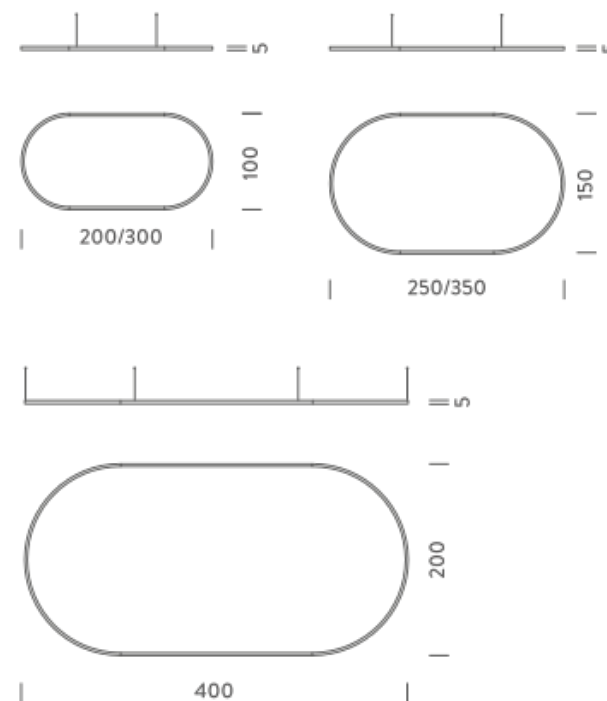

2X1M | UP - DOWNLIGHT - 4000K

LAMPING

Source	Linear LED
Total power	148W
Emission	Diffused orientable
Switching	DALI
Tension	220V
Color temperature	4000K
Luminous flux	10074lm
Typ cri	90
Energy class	A+
Ip class	40
Dimensions	200x100x5cm
Materials	Aluminium
Notes	Driver 220/240V included, 2 electrical cables 5m, 4 adjustable metal cables length 3m, shipped assembled Shapes, sizes
Customization options	
Accessories	Canopy, for concrete ceiling | Canopy box, 1 driver, 2 electrical cables | Ceiling plate, for false ceiling

Codes

BZRO17A20G15NBO
BZRO17A20G15NNE
BZRO17A20G15NOR

Structure

white
black
gold

PACKAGE

Package 01 Dimension: 310x100x15 cm

Certificazioni