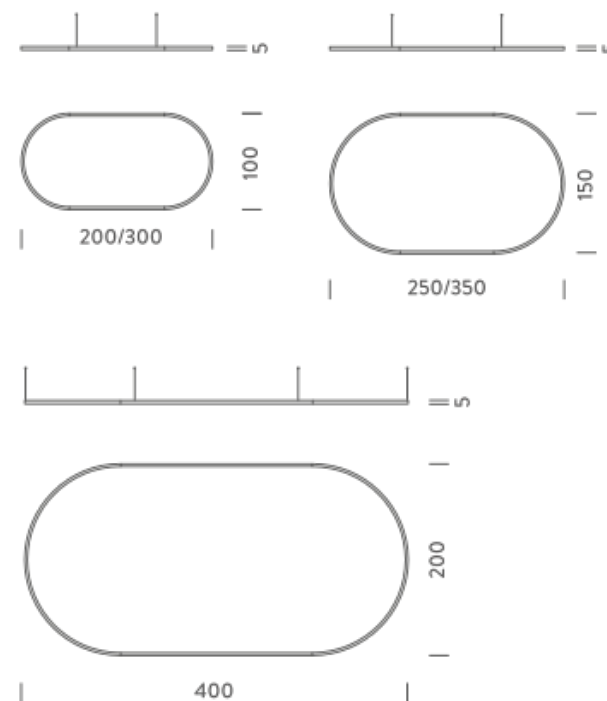

2,5X1,5M | UP - DOWNLIGHT - 4000K

LAMPING

Source	Linear LED
Total power	193W
Emission	Diffused orientable
Switching	DALI
Tension	220V
Color temperature	4000K
Luminous flux	13152lm
Typ cri	90
Energy class	A+
Ip class	40
Dimensions	250x250x5cm
Materials	Aluminium
Notes	Driver 220/240V included, 4 electrical cables 5m, 4 adjustable metal cables length 3m, shipped into 4 pieces
Customization options	Shapes, sizes
Accessories	Canopy, for concrete ceiling | Ceiling plate, for false ceiling

Codes

BZRO17B25G15NBO
BZRO17B25G15NNE
BZRO17B25G15NOR

Structure

white
black
gold

PACKAGE

Package 01 Dimension: 210x110x15 cm

Certificazioni