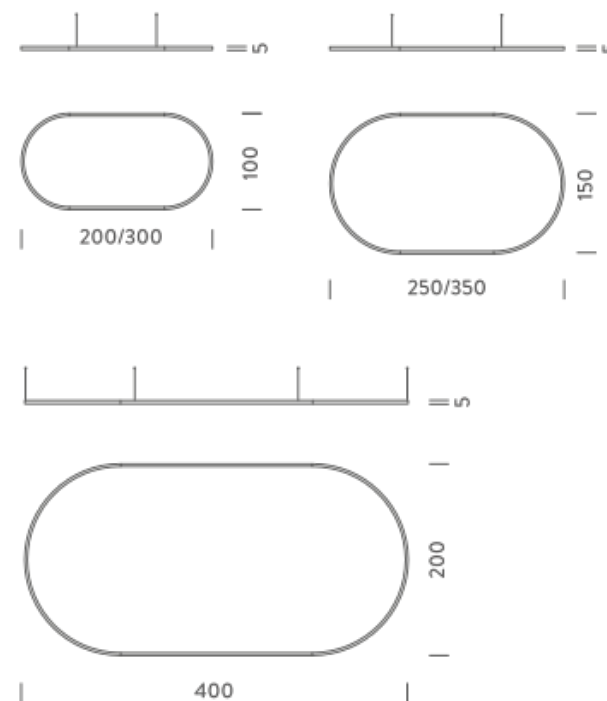

3X1M | DOWNLIGHT - 4000K

LAMPING

Source	Linear LED
Total power	103W
Emission	Diffused orientable
Switching	DALI
Tension	220V
Color temperature	4000K
Luminous flux	6997lm
Typ cri	90
Energy class	A+
Ip class	40
Dimensions	300x100x5cm
Materials	Aluminium
Notes	Driver 220/240V included, 1 electrical cable 5m, 4 adjustable metal cables length 3m, shipped assembled
Customization options	Shapes, sizes
Accessories	Canopy, for concrete ceiling | Canopy box, 1 driver, 1 electrical cable | Ceiling plate, for false ceiling

Codes

BZRO16A30G15NBO
BZRO16A30G15NNE
BZRO16A30G15NOR

Structure

white
black
gold

PACKAGE

Package 01 Dimension: 310x100x15 cm

Certificazioni