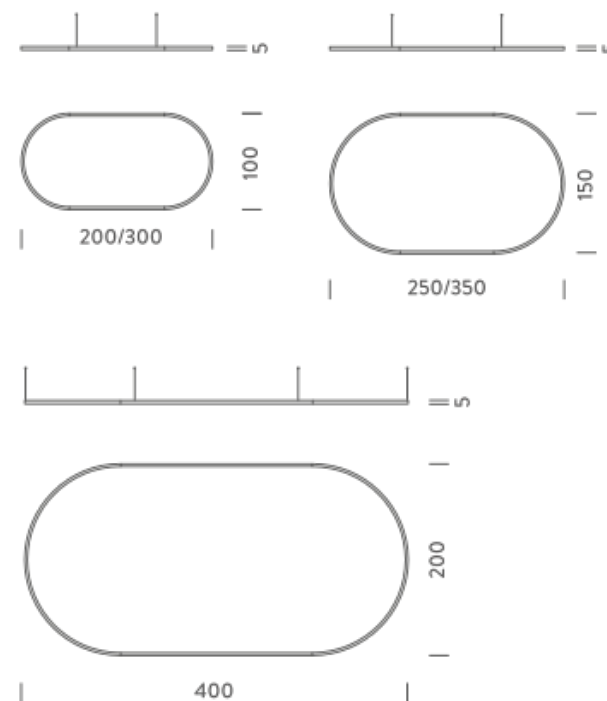

2X1M | UP - DOWNLIGHT -2700K

LAMPING

Source	Linear LED
Total power	148W
Emission	Diffused orientable
Switching	DALI
Tension	220V
Color temperature	2700K
Luminous flux	8563lm
Typ cri	90
Energy class	A+
Ip class	40
Dimensions	200x100x5cm
Materials	Aluminium
Notes	Driver 220/240V included, 2 electrical cables 5m, 4 adjustable metal cables length 3m, shipped assembled Shapes, sizes
Customization options	
Accessories	Canopy, for concrete ceiling | Canopy box, 1 driver, 2 electrical cables | Ceiling plate, for false ceiling

Codes

BZRO17A20G15DBO
BZRO17A20G15DNE
BZRO17A20G15DOR

Structure

white
black
gold

PACKAGE

Package 01 Dimension: 210x110x15 cm

Certificazioni