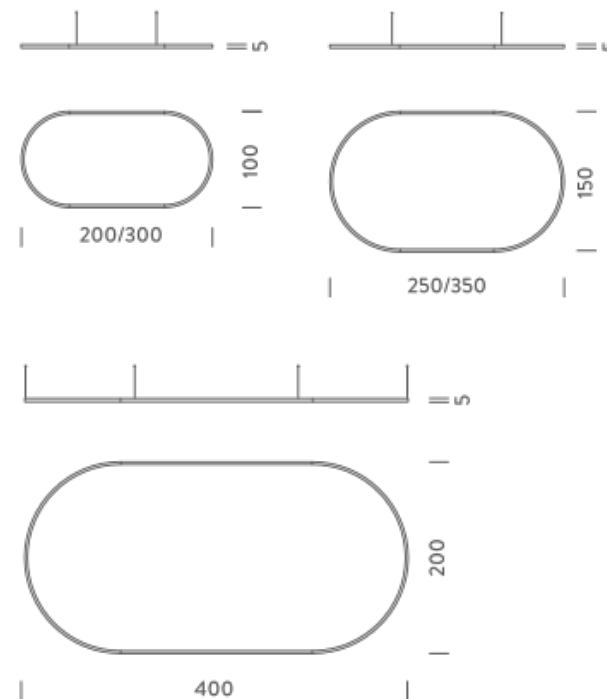

3X1M | UP - DOWNLIGHT - 4000K

LAMPING

Source	Linear LED
Total power	206W
Emission	Diffused orientable
Switching	DALI
Tension	220V
Color temperature	4000K
Luminous flux	13994lm
Typ cri	90
Energy class	A+
Ip class	40
Dimensions	300x100x5cm
Materials	Aluminium
Notes	Driver 220/240V included, 2 electrical cables 5m, 4 adjustable metal cables length 3m, shipped assembled
Customization options	Shapes, sizes
Accessories	Canopy, for concrete ceiling | Canopy box, 1 driver, 2 electrical cables | Ceiling plate, for false ceiling

Codes

BZRO17A30G15NBO
BZRO17A30G15NNE
BZRO17A30G15NOR

Structure

white
black
gold

PACKAGE

Package 01 Dimension: 160x160x15 cm

Certificazioni