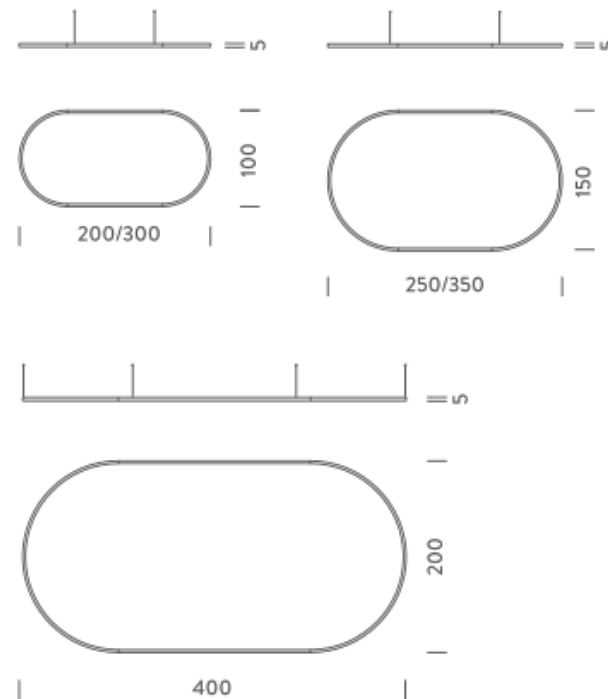

3X1M | DOWNLIGHT - 3000K

LAMPING

Source	Linear LED
Total power	103W
Emission	Diffused orientable
Switching	DALI
Tension	220V
Color temperature	3000K
Luminous flux	6297lm
Typ cri	90
Energy class	A+
Ip class	40
Dimensions	300x100x5cm
Materials	Aluminium
Notes	Driver 220/240V included, 1 electrical cable 5m, 4 adjustable metal cables length 3m, shipped assembled Shapes, sizes
Customization options	
Accessories	Canopy, for concrete ceiling | Canopy box, 1 driver, 1 electrical cable | Ceiling plate, for false ceiling

Codes

BZRO16A30G15WBO
BZRO16A30G15WNE
BZRO16A30G15WOR

Structure

white
black
gold

PACKAGE

Package 01 Dimension: 310x100x15 cm

Certificazioni