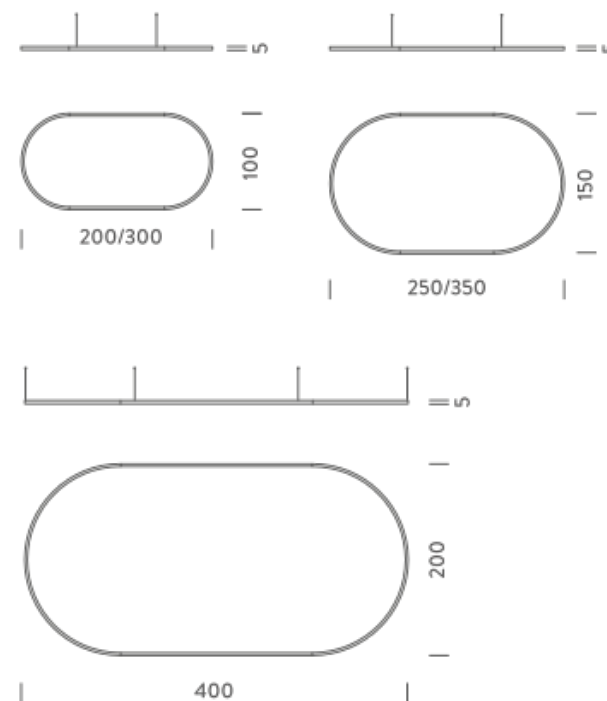

3X1M | UP - DOWNLIGHT - 3000K

LAMPING

Source	Linear LED
Total power	206W
Emission	Diffused orientable
Switching	DALI
Tension	220V
Color temperature	3000K
Luminous flux	12595lm
Typ cri	90
Energy class	A+
Ip class	40
Dimensions	300x100x5cm
Materials	Aluminium
Notes	Driver 220/240V included, 2 electrical cables 5m, 4 adjustable metal cables length 3m, shipped assembled Shapes, sizes
Customization options	
Accessories	Canopy, for concrete ceiling | Canopy box, 1 driver, 2 electrical cables | Ceiling plate, for false ceiling

Codes

BZRO17A30G15WBO
BZRO17A30G15WNE
BZRO17A30G15WOR

Structure

white
black
gold

PACKAGE

Package 01   Dimension: 310x100x15 cm

Certificazioni