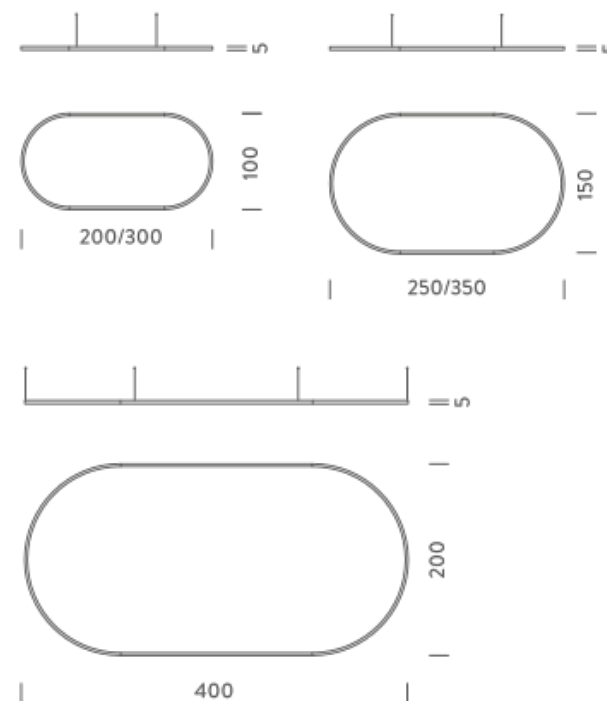

2,5X1,5M | DOWNLIGHT - 2700K

LAMPING

Source	Linear LED
Total power	97W
Emission	Diffused orientable
Switching	DALI
Tension	220V
Color temperature	2700K
Luminous flux	5589lm
Typ cri	90
Energy class	A+
Ip class	40
Dimensions	250x250x5cm
Materials	Aluminium
Notes	Driver 220/240V included, 1 electrical cable 5m, 4 adjustable metal cables length 3m, shipped into 4 pieces
Customization options	Shapes, sizes
Accessories	Canopy, for concrete ceiling | Canopy box, 1 driver, 1 electrical cable | Ceiling plate, for false ceiling

Codes

BZRO16B25G15DBO
BZRO16B25G15DNE
BZRO16B25G15DOR

Structure

white
black
gold

PACKAGE

Package 01 Dimension: 160x160x15 cm

Certificazioni