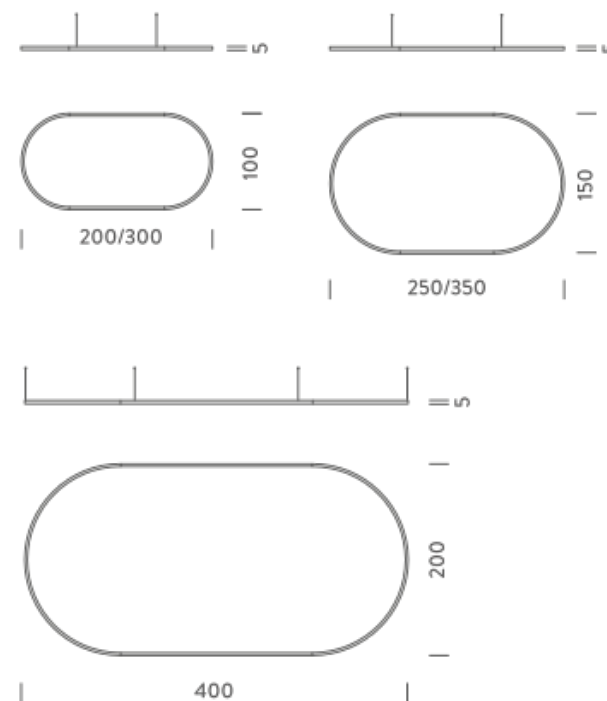

2X1M | UP - DOWNLIGHT - 3000K

LAMPING

Source	Linear LED
Total power	148W
Emission	Diffused orientable
Switching	DALI
Tension	220V
Color temperature	3000K
Luminous flux	9067lm
Typ cri	90
Energy class	A+
Ip class	40
Dimensions	200x100x5cm
Materials	Aluminium
Notes	Driver 220/240V included, 2 electrical cables 5m, 4 adjustable metal cables length 3m, shipped assembled Shapes, sizes
Customization options	
Accessories	Canopy, for concrete ceiling | Canopy box, 1 driver, 2 electrical cables | Ceiling plate, for false ceiling

Codes

BZRO17A20G15WBO
BZRO17A20G15WNE
BZRO17A20G15WOR

Structure

white
black
gold

PACKAGE

Package 01   Dimension: 210x110x15 cm

Certificazioni