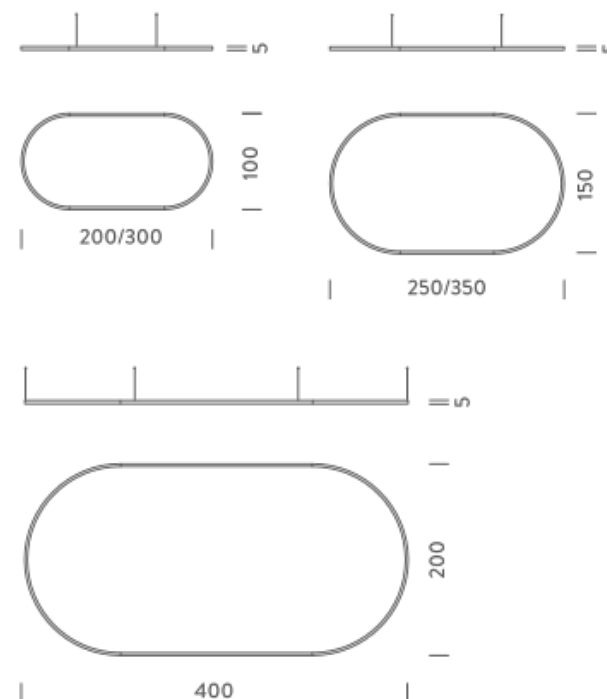

4X2M | UP - DOWNLIGHT - 2700K

LAMPING

Source	Linear LED
Total power	296W
Emission	Diffused orientable
Switching	DALI
Tension	220V
Color temperature	2700K
Luminous flux	17126lm
Typ cri	90
Energy class	A+
Ip class	40
Dimensions	400x200x5cm
Materials	Aluminium
Notes	Driver 220/240V included, 4 adjustable metal cables length 3m, shipped into 4 pieces
Customization options	Shapes, sizes
Accessories	Canopy, for concrete ceiling | Ceiling plate, for false ceiling

Codes

BZRO17C40G15DBO
BZRO17C40G15DNE
BZRO17C40G15DOR

Structure

white
black
gold

PACKAGE

Package 01   Dimension: 210x110x15 cm

Certificazioni