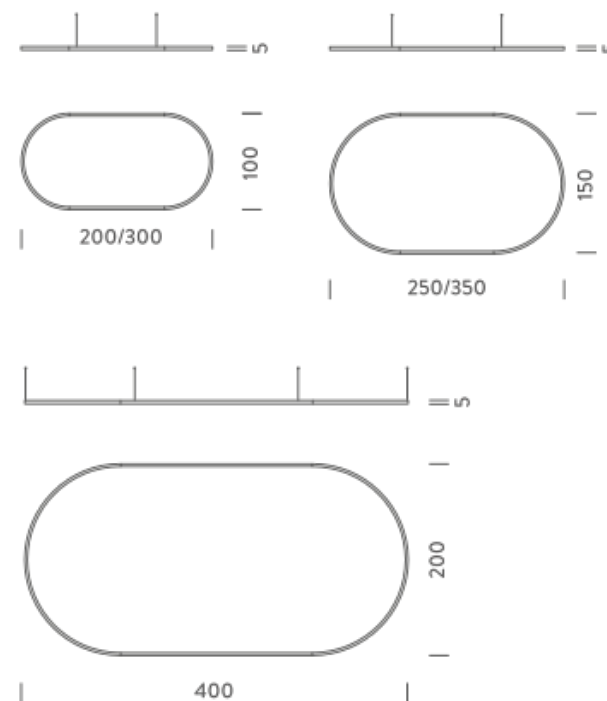

2X1M | DOWNLIGHT - 2700K

LAMPING

Source	Linear LED
Total power	74W
Emission	Diffused orientable
Switching	DALI
Tension	110/240V
Color temperature	2700K
Luminous flux	4282lm
Typ cri	90
Energy class	A+
Ip class	40
Dimensions	200x100x5cm
Materials	Aluminium
Notes	Driver 100/305V included, 1 electrical cables 5m, 4 adjustable metal cables length 3m, shipped assembled
Customization options	Shapes, sizes
Accessories	Canopy, for concrete ceiling | Canopy box, 1 driver, 1 electrical cable | Ceiling plate, for false ceiling

Codes

BZRO16A20G15DBO
BZRO16A20G15DNE
BZRO16A20G15DOR

Structure

white
black
gold

PACKAGE

Package 01 Dimension: 210x110x15 cm

Certificazioni