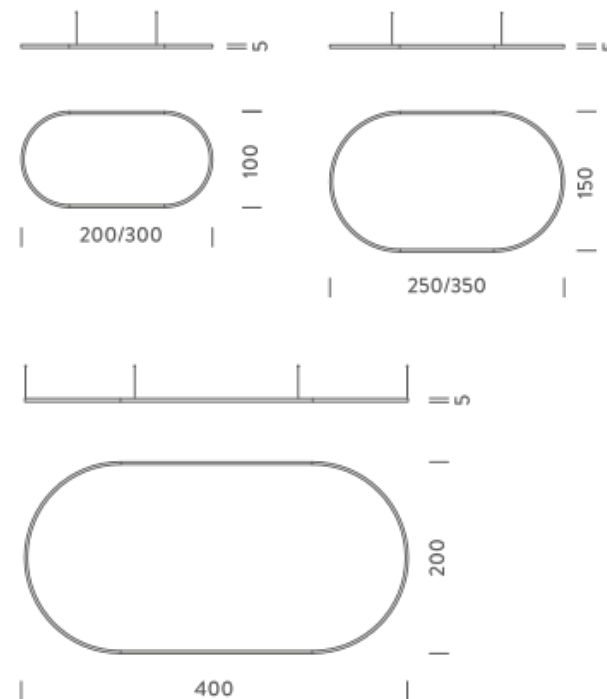

3X1M | DOWNLIGHT - 2700K

LAMPING

Source	Linear LED
Total power	103W
Emission	Diffused orientable
Switching	DALI
Tension	220V
Color temperature	2700K
Luminous flux	5948lm
Typ cri	90
Energy class	A+
Ip class	40
Dimensions	300x100x5cm
Materials	Aluminium
Notes	Driver 220/240V included, 1 electrical cable 5m, 4 adjustable metal cables length 3m, shipped assembled
Customization options	Shapes, sizes
Accessories	Canopy, for concrete ceiling | Canopy box, 1 driver, 1 electrical cable | Ceiling plate, for false ceiling

Codes

BZRO16A30G15DBO
BZRO16A30G15DNE
BZRO16A30G15DOR

Structure

white
black
gold

PACKAGE

Package 01 Dimension: 310x100x15 cm

Certificazioni