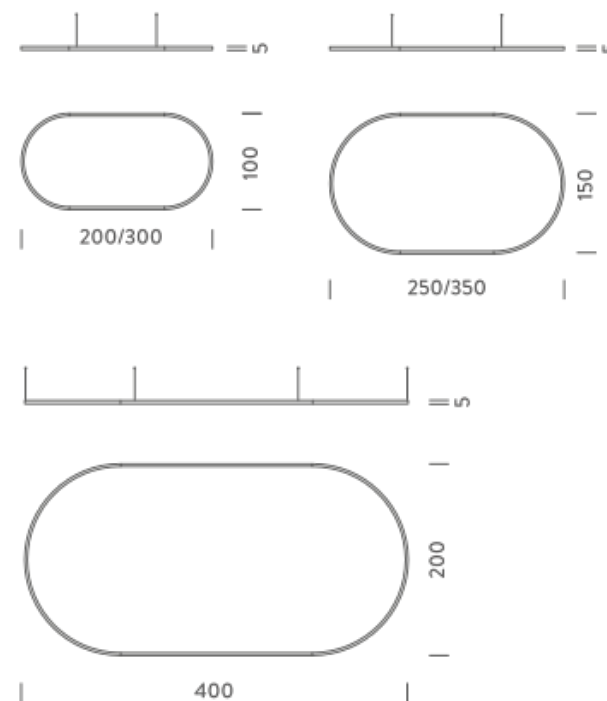

2,5X1,5M | UP - DOWNLIGHT - 2700K

LAMPING

Source	Linear LED
Total power	193W
Emission	Diffused orientable
Switching	DALI
Tension	220V
Color temperature	2700K
Luminous flux	11179lm
Typ cri	90
Energy class	A+
Ip class	40
Dimensions	250x250x5cm
Materials	Aluminium
Notes	Driver 220/240V included, 4 electrical cables 5m, 4 adjustable metal cables length 3m, shipped into 4 pieces
Customization options	Shapes, sizes
Accessories	Canopy, for concrete ceiling | Ceiling plate, for false ceiling

Codes

BZRO17B25G15DBO
BZRO17B25G15DNE
BZRO17B25G15DOR

Structure

white
black
gold

PACKAGE

Package 01   Dimension: 160x160x15 cm

Certificazioni