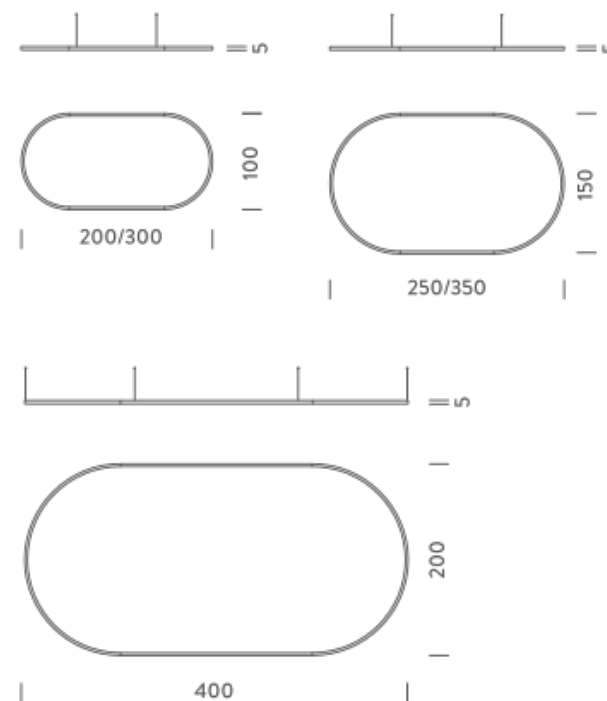

Codes

BZRO17A20G15WBO
BZRO17A20G15WNE
BZRO17A20G15WOR

Structure

white
black
gold

PACKAGE

Package 01 Dimension: 210x110x15 cm

Certificazioni

2X1M | DOWNLIGHT - 4000K

Codes

BZRO16A20G15NBO
BZRO16A20G15NNE
BZRO16A20G15NOR

Structure

white
black
gold

PACKAGE

Package 01 Dimension: 210x110x15 cm

Certificazioni

2X1M | UP - DOWNLIGHT - 4000K