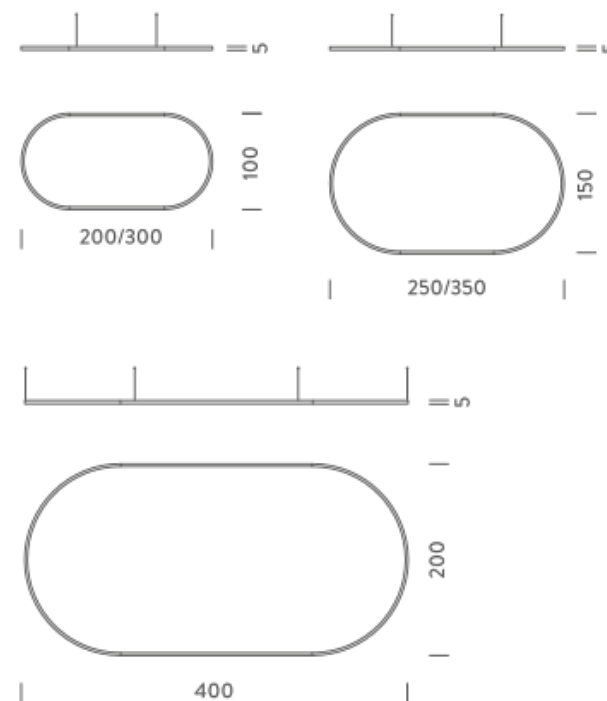

Codes

BZRO17B35G15DBO
BZRO17B35G15DNE
BZRO17B35G15DOR

Structure

white
black
gold

PACKAGE

Package 01 Dimension: 210x110x15 cm

Certificazioni

3,5X1,5M | DOWNLIGHT - 3000K