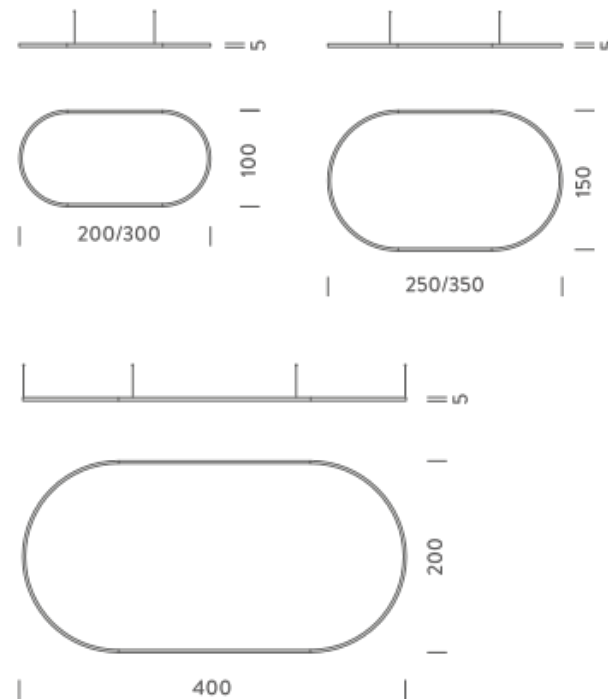

LAMPING

| | |
|-----------------------|---|
| Source | Linear LED |
| Total power | 148W |
| Emission | Diffused orientable |
| Switching | DALI |
| Tension | 220V |
| Color temperature | 2700K |
| Luminous flux | 8563lm |
| Typ cri | 90 |
| Energy class | A+ |
| Ip class | 40 |
| Dimensions | 200x100x5cm |
| Materials | Aluminium |
| Notes | Driver 220/240V included, 2 electrical cables 5m, 4 adjustable metal cables length 3m, shipped assembled Shapes, sizes |
| Customization options | |
| Accessories | Canopy, for concrete ceiling Canopy box, 1 driver, 2 electrical cables Ceiling plate, for false ceiling |

Codes

BZRO16A30G15WBO
BZRO16A30G15WNE
BZRO16A30G15WOR

Structure

white
black
gold

PACKAGE

Package 01 Dimension: 310x100x15 cm

Certificazioni

3X1M | UP - DOWNLIGHT - 3000K