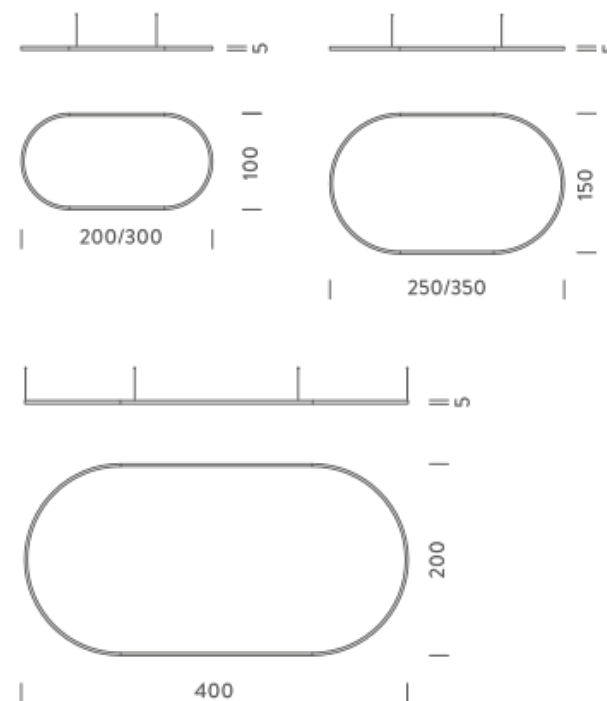

Codes

BZRO16A20G15DBO
BZRO16A20G15DNE
BZRO16A20G15DOR

Structure

white
black
gold

PACKAGE

Package 01 Dimension: 210x110x15 cm

Certificazioni

2X1M | UP - DOWNLIGHT -2700K

Codes

BZRO17A20G15DBO
BZRO17A20G15DNE
BZRO17A20G15DOR

Structure

white
black
gold

PACKAGE

Package 01 Dimension: 210x110x15 cm

Certificazioni

2X1M | DOWNLIGHT - 3000K

Codes

BZRO16A20G15WBO
BZRO16A20G15WNE
BZRO16A20G15WOR

Structure

white
black
gold

PACKAGE

Package 01 Dimension: 210x110x15 cm

Certificazioni

2X1M | UP - DOWNLIGHT - 3000K