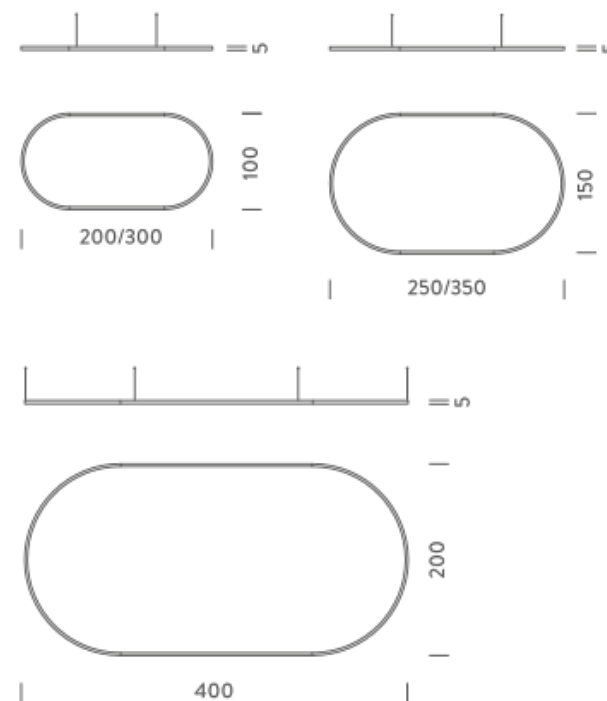

Codes

BZRO16A20G15WBO
BZRO16A20G15WNE
BZRO16A20G15WOR

Structure

white
black
gold

PACKAGE

Package 01 Dimension: 210x110x15 cm

Certificazioni

2X1M | UP - DOWNLIGHT - 3000K

Codes

BZRO17A20G15WBO
BZRO17A20G15WNE
BZRO17A20G15WOR

Structure

white
black
gold

PACKAGE

Package 01 Dimension: 210x110x15 cm

Certificazioni

2X1M | DOWNLIGHT - 4000K

Codes

BZRO16A20G15NBO
BZRO16A20G15NNE
BZRO16A20G15NOR

Structure

white
black
gold

PACKAGE

Package 01 Dimension: 210x110x15 cm

Certificazioni

2X1M | UP - DOWNLIGHT - 4000K