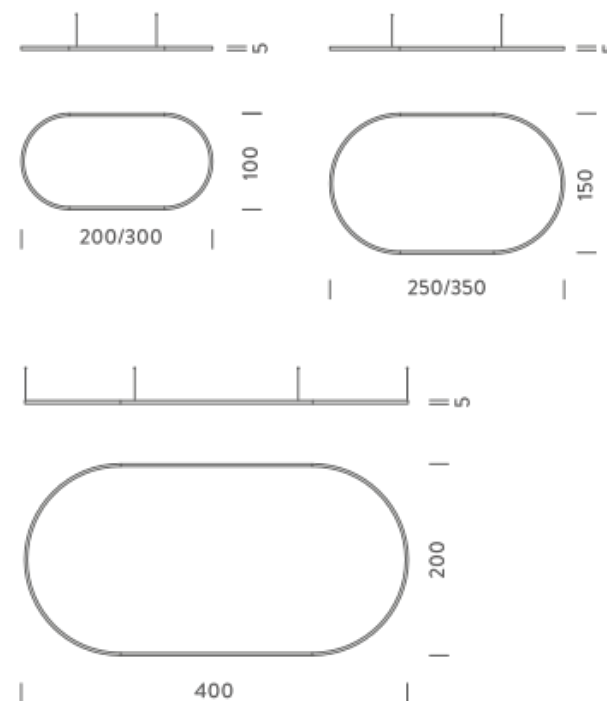

Codes

BZRO16B25G15NBO
BZRO16B25G15NNE
BZRO16B25G15NOR

Structure

white
black
gold

PACKAGE

Package 01 Dimension: 160x160x15 cm

Certificazioni

2,5X1,5M | UP - DOWNLIGHT - 4000K