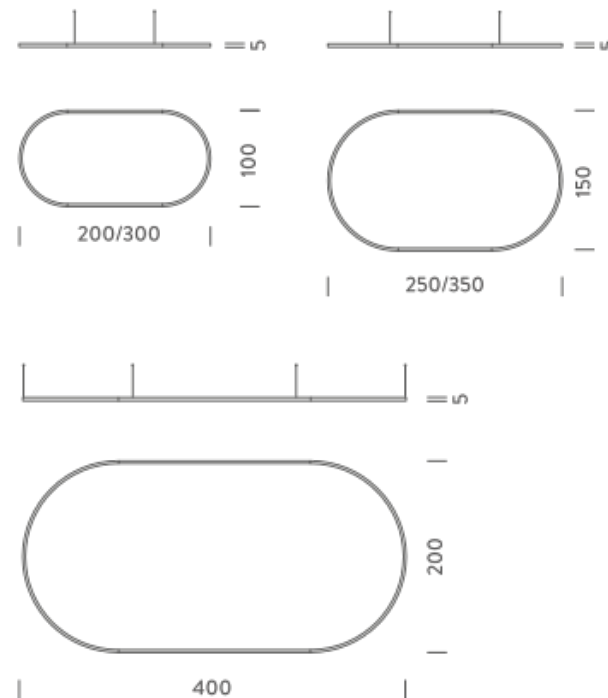

Codes

BZRO16A30G15DBO
BZRO16A30G15DNE
BZRO16A30G15DOR

Structure

white
black
gold

PACKAGE

Package 01 Dimension: 310x100x15 cm

Certificazioni

3X1M | UP - DOWNLIGHT - 2700K