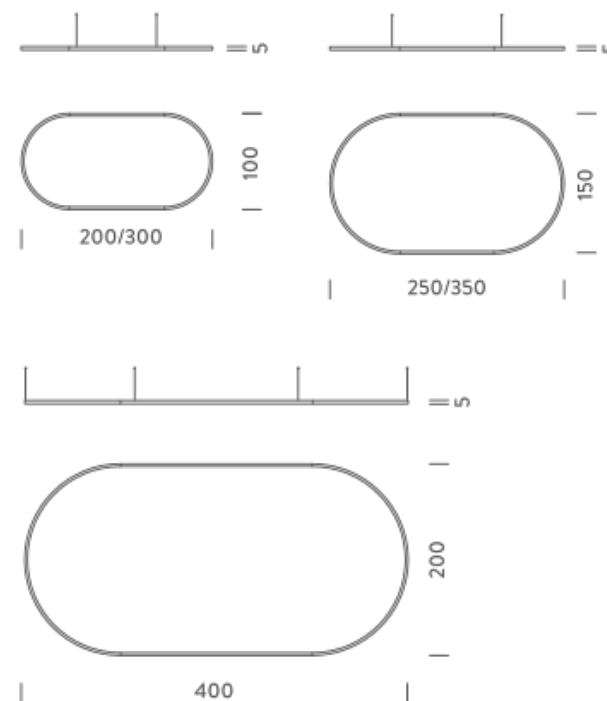

Codes

BZRO16A20G15NBO
BZRO16A20G15NNE
BZRO16A20G15NOR

Structure

white
black
gold

PACKAGE

Package 01 Dimension: 210x110x15 cm

Certificazioni

2X1M | UP - DOWNLIGHT - 4000K

Codes

BZRO17A20G15NBO
BZRO17A20G15NNE
BZRO17A20G15NOR

Structure

white
black
gold

PACKAGE

Package 01 Dimension: 310x100x15 cm

Certificazioni

3X1M | DOWNLIGHT - 2700K