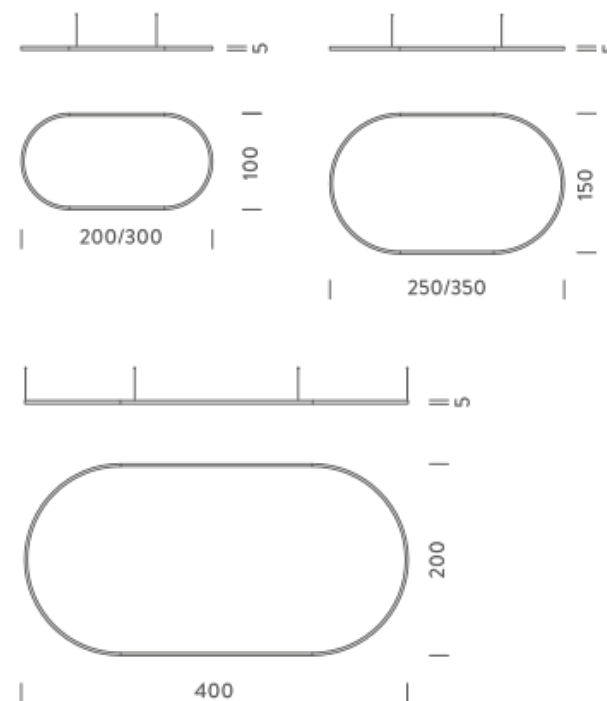

Codes

BZRO17B25G15NBO
BZRO17B25G15NNE
BZRO17B25G15NOR

Structure

white
black
gold

PACKAGE

Package 01 Dimension: 210x110x15 cm

Certificazioni

3,5X1,5M | DOWNLIGHT - 2700K