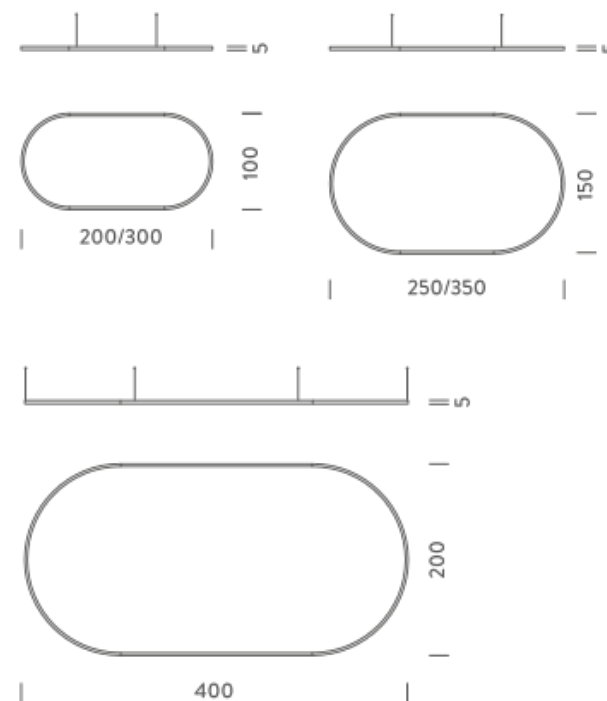

LAMPING

| | |
|-----------------------|---|
| Source | Linear LED |
| Total power | 148W |
| Emission | Diffused orientable |
| Switching | DALI |
| Tension | 220V |
| Color temperature | 2700K |
| Luminous flux | 8563lm |
| Typ cri | 90 |
| Energy class | A+ |
| Ip class | 40 |
| Dimensions | 200x100x5cm |
| Materials | Aluminium |
| Notes | Driver 220/240V included, 2 electrical cables 5m, 4 adjustable metal cables length 3m, shipped assembled Shapes, sizes |
| Customization options | |
| Accessories | Canopy, for concrete ceiling Canopy box, 1 driver, 2 electrical cables Ceiling plate, for false ceiling |

Codes

BZRO17A30G15DBO
BZRO17A30G15DNE
BZRO17A30G15DOR

Structure

white
black
gold

PACKAGE

Package 01 Dimension: 310x100x15 cm

Certificazioni

3X1M | DOWNLIGHT - 3000K