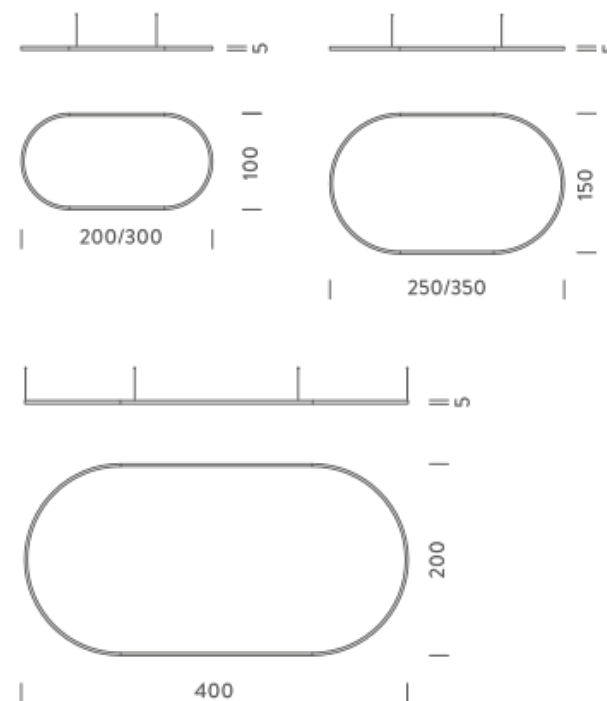

LAMPING

| | |
|-----------------------|---|
| Source | Linear LED |
| Total power | 148W |
| Emission | Diffused orientable |
| Switching | DALI |
| Tension | 220V |
| Color temperature | 2700K |
| Luminous flux | 8563lm |
| Typ cri | 90 |
| Energy class | A+ |
| Ip class | 40 |
| Dimensions | 200x100x5cm |
| Materials | Aluminium |
| Notes | Driver 220/240V included, 2 electrical cables 5m, 4 adjustable metal cables length 3m, shipped assembled Shapes, sizes |
| Customization options | |
| Accessories | Canopy, for concrete ceiling Canopy box, 1 driver, 2 electrical cables Ceiling plate, for false ceiling |

Codes

BZRO17A30G15WBO
BZRO17A30G15WNE
BZRO17A30G15WOR

Structure

white
black
gold

PACKAGE

Package 01 Dimension: 310x100x15 cm

Certificazioni

3X1M | DOWNLIGHT - 4000K