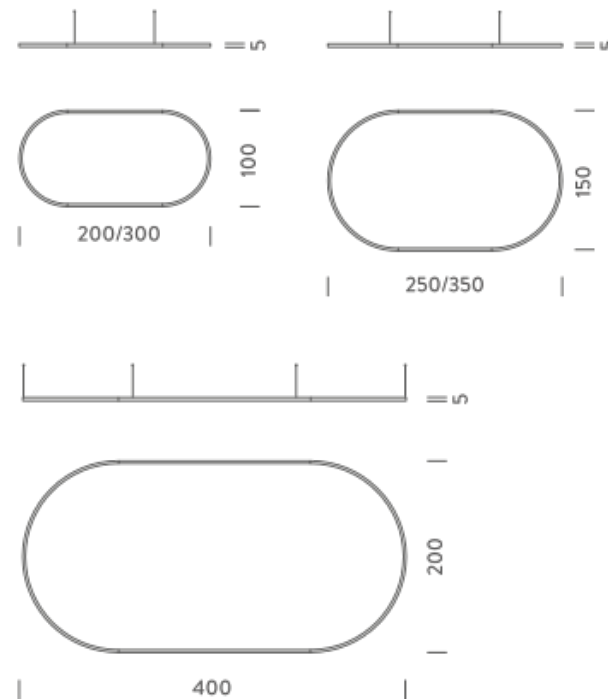

LAMPING

| | |
|-----------------------|---|
| Source | Linear LED |
| Total power | 148W |
| Emission | Diffused orientable |
| Switching | DALI |
| Tension | 220V |
| Color temperature | 2700K |
| Luminous flux | 8563lm |
| Typ cri | 90 |
| Energy class | A+ |
| Ip class | 40 |
| Dimensions | 200x100x5cm |
| Materials | Aluminium |
| Notes | Driver 220/240V included, 2 electrical cables 5m, 4 adjustable metal cables length 3m, shipped assembled Shapes, sizes |
| Customization options | |
| Accessories | Canopy, for concrete ceiling Canopy box, 1 driver, 2 electrical cables Ceiling plate, for false ceiling |

Codes

BZRO17A30G15NBO
BZRO17A30G15NNE
BZRO17A30G15NOR

Structure

white
black
gold

PACKAGE

Package 01 Dimension: 160x160x15 cm

Certificazioni

2,5X1,5M | DOWNLIGHT - 2700K