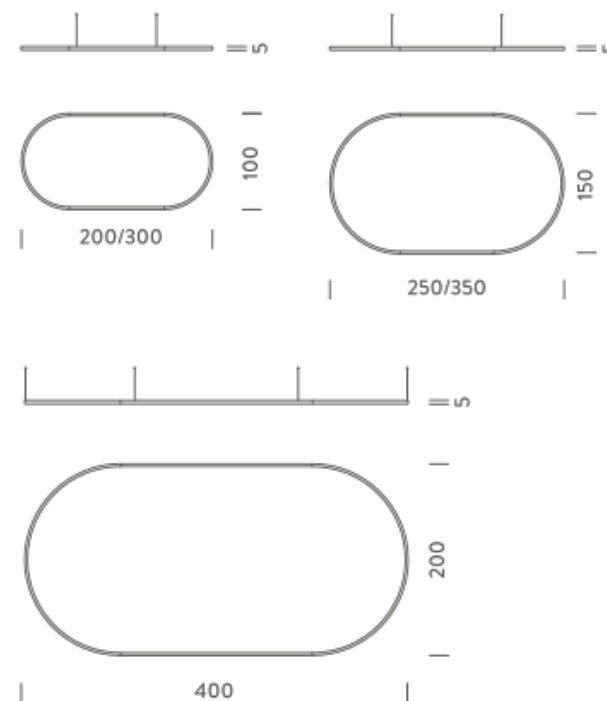

LAMPING

| | |
|-----------------------|---|
| Source | Linear LED |
| Total power | 148W |
| Emission | Diffused orientable |
| Switching | DALI |
| Tension | 220V |
| Color temperature | 2700K |
| Luminous flux | 8563lm |
| Typ cri | 90 |
| Energy class | A+ |
| Ip class | 40 |
| Dimensions | 200x100x5cm |
| Materials | Aluminium |
| Notes | Driver 220/240V included, 2 electrical cables 5m, 4 adjustable metal cables length 3m, shipped assembled Shapes, sizes |
| Customization options | |
| Accessories | Canopy, for concrete ceiling Canopy box, 1 driver, 2 electrical cables Ceiling plate, for false ceiling |

Codes

BZRO16B25G15WBO
BZRO16B25G15WNE
BZRO16B25G15WOR

Structure

white
black
gold

PACKAGE

Package 01 Dimension: 160x160x15 cm

Certificazioni

2,5X1,5M | UP - DOWNLIGHT - 3000K