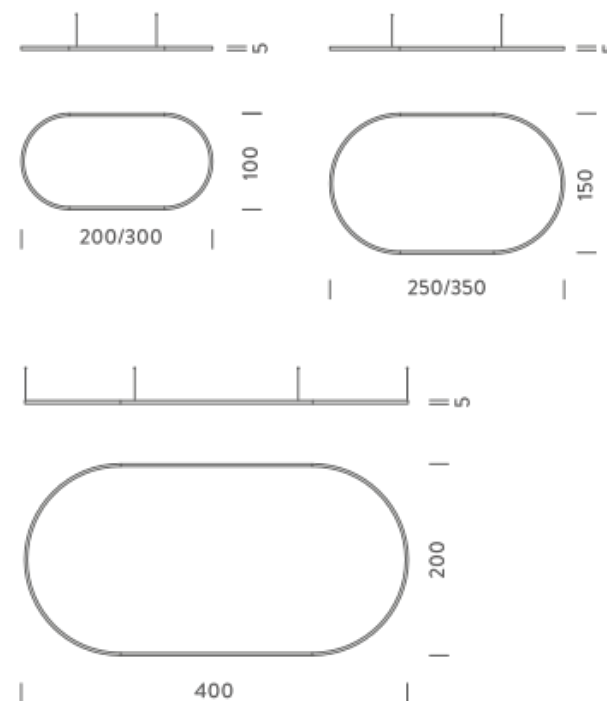

Codes

BZRO16A20G15DBO
BZRO16A20G15DNE
BZRO16A20G15DOR

Structure

white
black
gold

PACKAGE

Package 01 Dimension: 210x110x15 cm

Certificazioni

2X1M | UP - DOWNLIGHT -2700K

Codes

BZRO17A20G15DBO
BZRO17A20G15DNE
BZRO17A20G15DOR

Structure

white
black
gold

PACKAGE

Package 01 Dimension: 210x110x15 cm

Certificazioni

2X1M | DOWNLIGHT - 3000K