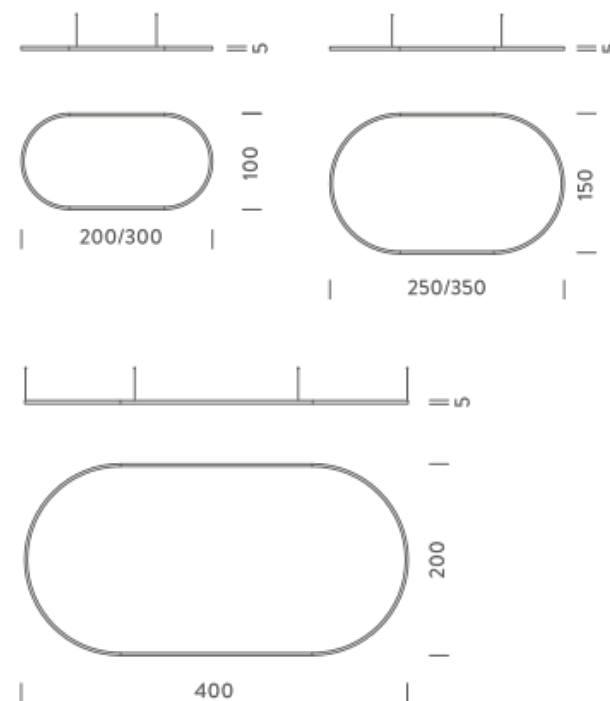

4X2M | UP - DOWNLIGHT - 3000K

LAMPING

Source	Linear LED
Total power	296W
Emission	Diffused orientable
Switching	DALI
Tension	220V
Color temperature	3000K
Luminous flux	18134lm
Typ cri	90
Energy class	A+
Ip class	40
Dimensions	400x200x5cm
Materials	Aluminium
Notes	Driver 220/240V included, 4 adjustable metal cables length 3m, shipped into 4 pieces
Customization options	Shapes, sizes
Accessories	Canopy, for concrete ceiling | Ceiling plate, for false ceiling

Codes

BZRO17C40G15WBO
BZRO17C40G15WNE
BZRO17C40G15WOR

Structure

white
black
gold

PACKAGE

Package 01   Dimension: 210x110x15 cm

Certificazioni