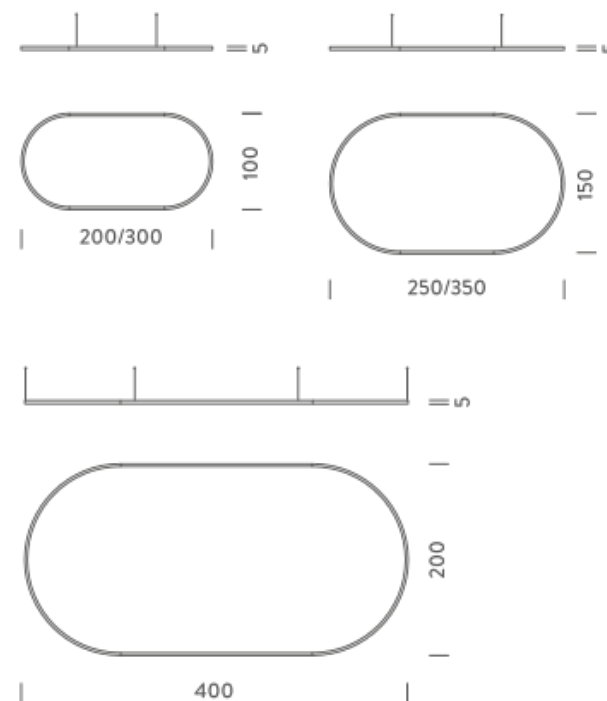

Codes

BZRO17B25G15WBO
BZRO17B25G15WNE
BZRO17B25G15WOR

Structure

white
black
gold

PACKAGE

Package 01 Dimension: 160x160x15 cm

Certificazioni

2,5X1,5M | DOWNLIGHT - 4000K