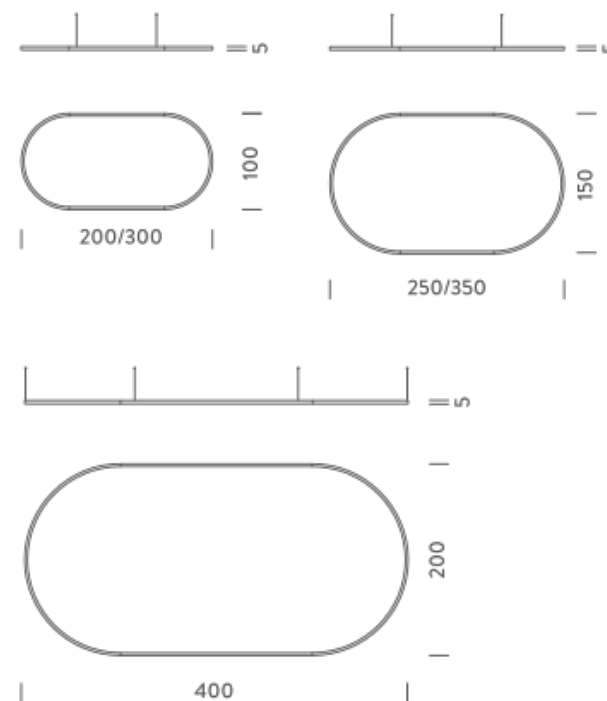

LAMPING

| | |
|-----------------------|---|
| Source | Linear LED |
| Total power | 148W |
| Emission | Diffused orientable |
| Switching | DALI |
| Tension | 220V |
| Color temperature | 2700K |
| Luminous flux | 8563lm |
| Typ cri | 90 |
| Energy class | A+ |
| Ip class | 40 |
| Dimensions | 200x100x5cm |
| Materials | Aluminium |
| Notes | Driver 220/240V included, 2 electrical cables 5m, 4 adjustable metal cables length 3m, shipped assembled Shapes, sizes |
| Customization options | |
| Accessories | Canopy, for concrete ceiling Canopy box, 1 driver, 2 electrical cables Ceiling plate, for false ceiling |

Codes

BZRO16B25G15DBO
BZRO16B25G15DNE
BZRO16B25G15DOR

Structure

white
black
gold

PACKAGE

Package 01 Dimension: 160x160x15 cm

Certificazioni

2,5X1,5M | UP - DOWNLIGHT - 2700K