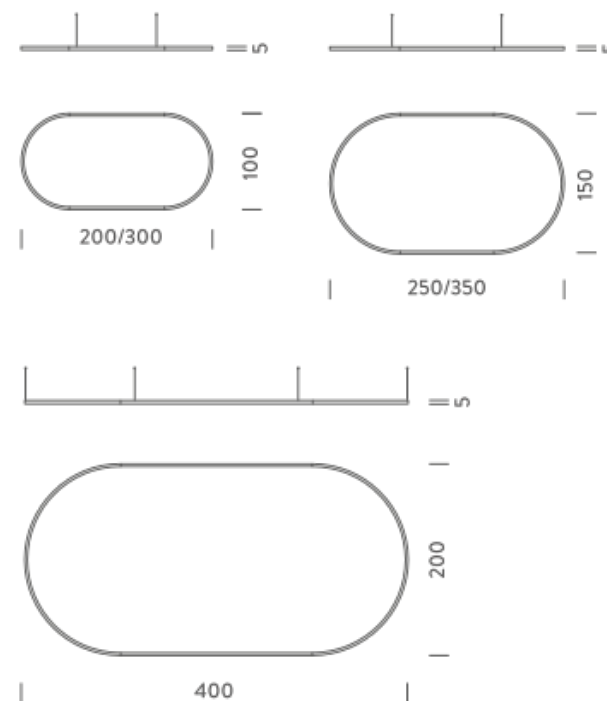

LAMPING

| | |
|-----------------------|---|
| Source | Linear LED |
| Total power | 148W |
| Emission | Diffused orientable |
| Switching | DALI |
| Tension | 220V |
| Color temperature | 2700K |
| Luminous flux | 8563lm |
| Typ cri | 90 |
| Energy class | A+ |
| Ip class | 40 |
| Dimensions | 200x100x5cm |
| Materials | Aluminium |
| Notes | Driver 220/240V included, 2 electrical cables 5m, 4 adjustable metal cables length 3m, shipped assembled Shapes, sizes |
| Customization options | |
| Accessories | Canopy, for concrete ceiling Canopy box, 1 driver, 2 electrical cables Ceiling plate, for false ceiling |

Codes

BZRO16A30G15NBO
BZRO16A30G15NNE
BZRO16A30G15NOR

Structure

white
black
gold

PACKAGE

Package 01 Dimension: 310x100x15 cm

Certificazioni

3X1M | UP - DOWNLIGHT - 4000K