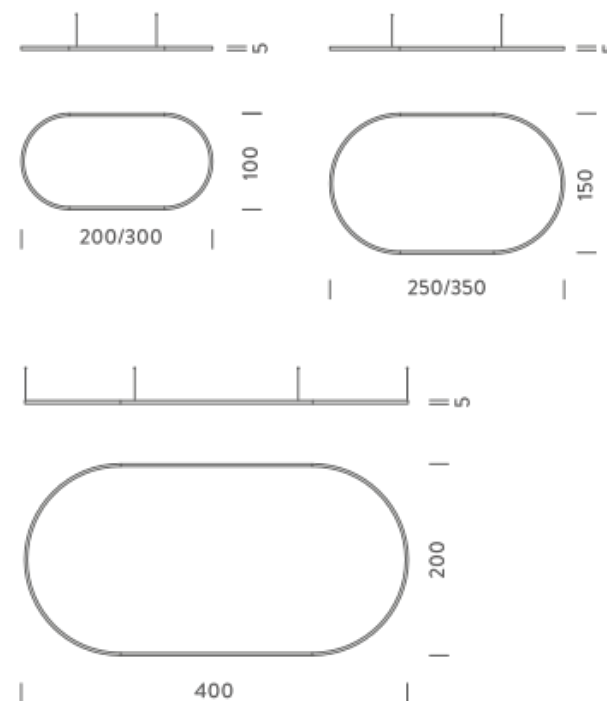

Codes

BZRO16C40G15DBO
BZRO16C40G15DNE
BZRO16C40G15DOR

Structure

white
black
gold

PACKAGE

Package 01 Dimension: 210x110x15 cm

Certificazioni

4X2M | UP - DOWNLIGHT - 2700K