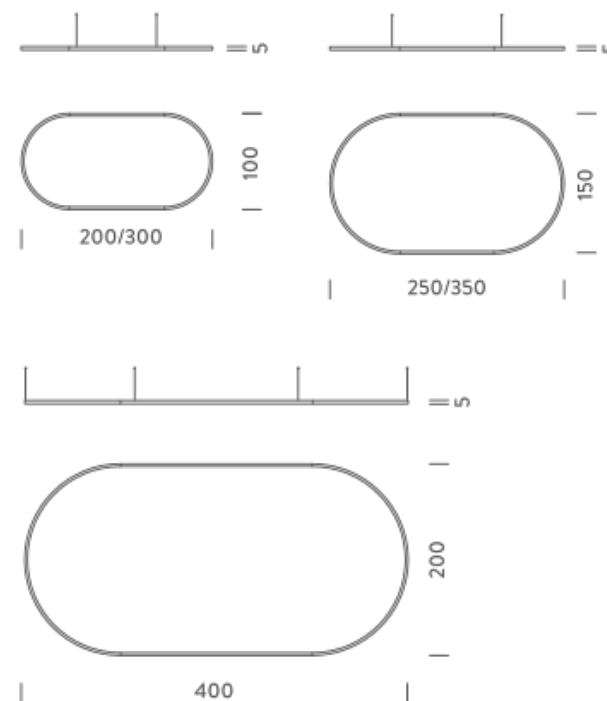

LAMPING

| | |
|-----------------------|---|
| Source | Linear LED |
| Total power | 148W |
| Emission | Diffused orientable |
| Switching | DALI |
| Tension | 220V |
| Color temperature | 2700K |
| Luminous flux | 8563lm |
| Typ cri | 90 |
| Energy class | A+ |
| Ip class | 40 |
| Dimensions | 200x100x5cm |
| Materials | Aluminium |
| Notes | Driver 220/240V included, 2 electrical cables 5m, 4 adjustable metal cables length 3m, shipped assembled Shapes, sizes |
| Customization options | |
| Accessories | Canopy, for concrete ceiling Canopy box, 1 driver, 2 electrical cables Ceiling plate, for false ceiling |

Codes

BZRO17B25G15DBO
BZRO17B25G15DNE
BZRO17B25G15DOR

Structure

white
black
gold

PACKAGE

Package 01 Dimension: 160x160x15 cm

Certificazioni

2,5X1,5M | DOWNLIGHT - 3000K