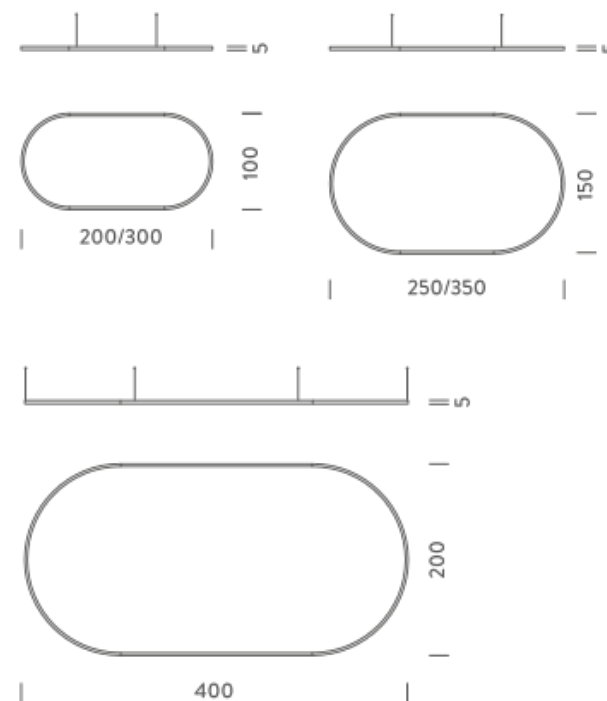

Codes

BZRO17B35G15NBO
BZRO17B35G15NNE
BZRO17B35G15NOR

Structure

white
black
gold

PACKAGE

Package 01 Dimension: 210x110x15 cm

Certificazioni

4X2M | DOWNLIGHT - 2700K