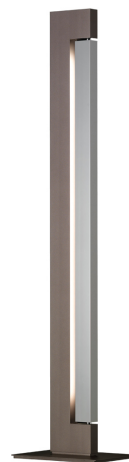

ARA FLOOR

Ilaria Marelli

Family of floor and wall lamps, with fluorescent, LED and halogen sources depending on the version.

It is composed by two elements in extruded aluminium: depending on versions, structure is painted in white, anthracite, champagne and moka, while the rotating illuminated structure can be glossy anodized or painted matt white or anthracite.

The LED or halogen uplight source is integrated in the upper part of the structure and it creates a widespread light, while a fluorescent or LED source is integrated in the main structure for a widespread and adjustable light.

The power supply is integrated for both versions while the dimmer is on the cable in the LED + LED version and integrated in the DTW version.

LED

LAMPING

Source	LED board + linear LED
Total power	23+40W
Emission	up and side vertical emission, indirect
Switching	double, dimmable (DALI on request)
Tension	230V
Color temperature	2700K/3000K
Luminous flux	2185lm+4350lm (source luminous flux)
Typ cri	85
Energy class	A+
Materials	aluminium + PMMA
Notes	orientable diffuser, up and side emission, anthracite RAL7016, champagne RAL9007

Codes

ARA TWW 2B	white/white
ARA TWL 2B	white/polished
ARA TXL 2B	anthracite/polished
ARA TDL 2B	champagne/polished
ARA TXX 2B	anthracite/anthracite
ARA TML 2B	moka/polished

PACKAGE

Package 01	Dimension: 51x39x12 cm / Gross weight: 13 kg
Package 02	Dimension: 31x16x183 cm / Gross weight: 9 kg