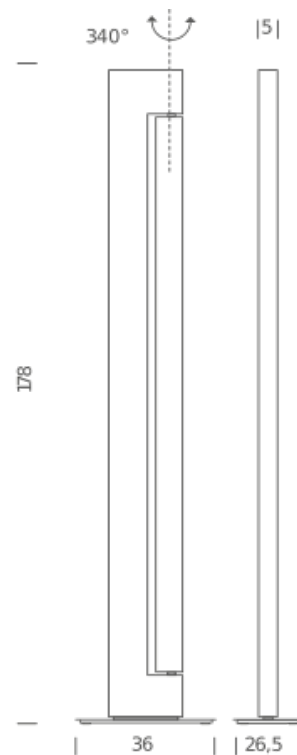

The power supply is integrated for both versions while the dimmer is on the cable in the LED + LED version and integrated in the DTW version.

LED

LAMPING

Source	LED board + linear LED
Total power	23+40W
Emission	up and side vertical emission, indirect
Switching	double, dimmable (DALI on request)
Tension	230V
Color temperature	2700K/3000K
Luminous flux	2185lm+4350lm (source luminous flux)
Typ cri	85
Energy class	A+
Materials	aluminium + PMMA
Notes	orientable diffuser, up and side emission, anthracite RAL7016, champagne RAL9007

Codes

ARA TWW 2B	white/white
ARA TWL 2B	white/polished
ARA TXL 2B	anthracite/polished
ARA TDL 2B	champagne/polished
ARA TXX 2B	anthracite/anthracite
ARA TML 2B	moka/polished

PACKAGE

Package 01	Dimension: 51x39x12 cm / Gross weight: 13 kg
Package 02	Dimension: 31x16x183 cm / Gross weight: 9 kg

Certificazioni

LED DTW

LAMPING

Source	LED board + linear LED
Total power	23+40W
Emission	up and side vertical emission, indirect
Switching	double, dimmable dim to warm on board
Tension	230V
Color temperature	from 2500K to 3000K
Luminous flux	2200lm + 4400lm (source luminous flux)
Typ cri	85
Energy class	A+
Materials	aluminium + PMMA
Notes	orientable diffuser, up and side emission, anthracite RAL7016, champagne RAL9007

Codes

ARA LWW 24
ARA LXX 24
ARA LWL 24
ARA LDL 24
ARA LXL 24
ARA LML 24

Structure/Diffuser

white/white
anthracite/anthracite
white/polished
champagne/polished
anthracite/polished
moka/polished

Certificazioni