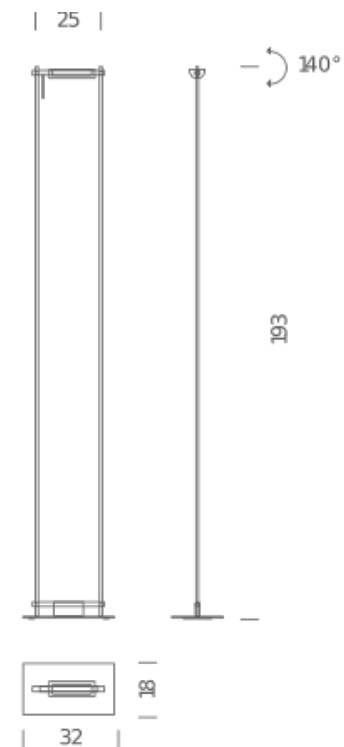

HALO

LAMPING

Source	R7s (114mm)
Total power	250W
Emission	orientable, 140°
Switching	dimmable
Tension	230V
Materials	metal + plastic
Notes	orientable 140°, dimmer on cable, cable length 2,3m
Net lamp weight	8,7 kg

Codes

LOG KNN 25

Structure/Diffuser

black/black

PACKAGE

Package 01	Dimension: 25x40x8 cm / Gross weight: 7 kg
Package 02	Dimension: 31x17x198 cm / Gross weight: 4,7 kg

Certificazioni

LED

LAMPING

Source	LED board
Total power	16W
Emission	orientable, 140°
Switching	dimmable
Tension	230V
Color temperature	2700K
Luminous flux	1380lm (source luminous flux)
Typ cri	85
Energy class	A+
Materials	metal + plastic
Notes	orientable 140°, dimmer on cable, cable length 3m
Net lamp weight	7,3 kg

Dimension: 31x17x198 cm / Gross weight: 3,2 kg

Certificazioni