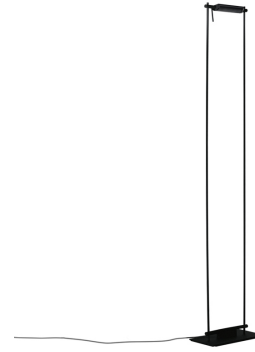

LOGO FLOOR

Mario Barbaglia

Floor, wall and ceiling LED and halogen lamps with adjustable head, in aluminium and printed ABS. In the LED version the perforated reflector is painted in black. Available in black. Widespread adjustable light, dimmable.

HALO

LAMPING

Source	R7s (114mm)
Total power	250W
Emission	orientable, 140°
Switching	dimmable
Tension	230V
Materials	metal + plastic
Notes	orientable 140°, dimmer on cable, cable length 2,3m
Net lamp weight	8,7 kg

Codes

LOG KNN 25

Structure/Diffuser

black/black

PACKAGE

Package 01	Dimension: 25x40x8 cm / Gross weight: 7 kg
Package 02	Dimension: 31x17x198 cm / Gross weight: 4,7 kg

Certificazioni

LED

LAMPING

Source	LED board
Total power	16W
Emission	orientable, 140°
Switching	dimmable
Tension	230V
Color temperature	2700K
Luminous flux	1380lm (source luminous flux)
Typ cri	85
Energy class	A+
Materials	metal + plastic
Notes	orientable 140°, dimmer on cable, cable length 3m
Net lamp weight	7,3 kg