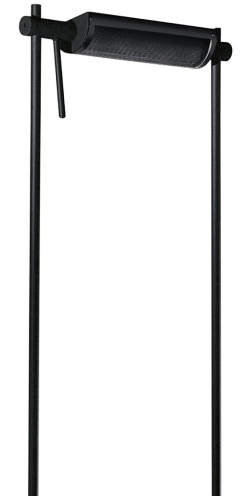

LOGO FLOOR

Mario Barbaglia

Floor, wall and ceiling LED and halogen lamps with adjustable head, in aluminium and printed ABS. In the LED version the perforated reflector is painted in black. Available in black. Widespread adjustable light, dimmable.

HALO

LAMPING

Source	R7s (114mm)
Total power	250W
Emission	orientable, 140°
Switching	dimmable
Tension	230V
Materials	metal + plastic
Notes	orientable 140°, dimmer on cable, cable length 2,3m
Net lamp weight	8,7 kg

Codes

LOG KNN 25

Structure/Diffuser

black/black

PACKAGE

Package 01	Dimension: 25x40x8 cm / Gross weight: 7 kg
Package 02	Dimension: 31x17x198 cm / Gross weight: 4,7 kg

Certificazioni

LED

LAMPING

Source	LED board
Total power	16W
Emission	orientable, 140°
Switching	dimmable
Tension	230V
Color temperature	2700K
Luminous flux	1380lm (source luminous flux)
Typ cri	85
Energy class	A+
Materials	metal + plastic
Notes	orientable 140°, dimmer on cable, cable length 3m
Net lamp weight	7,3 kg