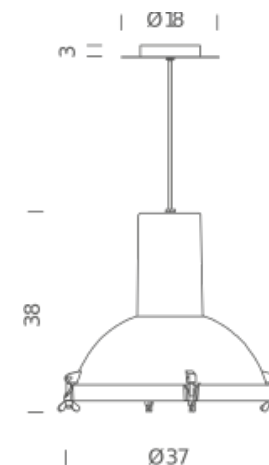

LED/HALO/FLUO IP30

LAMPING

Source	E27
Total power	150W
Emission	direct, spot
Switching	dimnable, according to bulb
Tension	230V
Ip class	30
Materials	aluminium
Notes	cable length 3m, orientable
Net lamp weight	5,5 kg

Codes

PRJ EDW 51
PRJ EWS 51
PRJ EMS 51

Structure/Diffuser

night blue/sanded
white sand/sanded
moka/sanded

PACKAGE

Package 01

Dimension: 50x50x50 cm / Gross weight: 7 kg

Certificazioni

LED/HALO/FLUO IP54

LAMPING

Source	E27
Total power	60W
Emission	direct, spot
Switching	dimmable, according to bulb
Tension	230V
Ip class	54
Materials	aluminium
Notes	cable length 3m, orientable

Codes

PRJ EDW 5E
PRJ EWS 5E
PRJ EMS 5E

Structure/Diffuser

night blue/sanded
white sand/sanded
moka/sanded

PACKAGE

Package 01

Dimension: 50x50x50 cm / Gross weight: 7 kg

Certificazioni

CE ENEC IP54