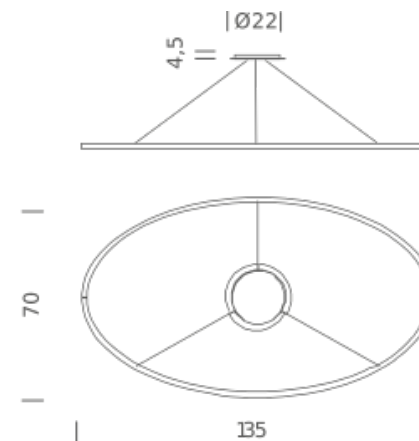

UPLIGHT 2700K

LAMPING

Source	linear LED
Total power	66W
Emission	diffused orientable
Switching	dimnable 1-10V
Tension	110/240V
Color temperature	2700K
Luminous flux	3450lm
Typ cri	85
Energy class	A+
Materials	Aluminium
Notes	adjustable cable length from 2,5m to 0,4m, DALI version on request

Codes

ELP LW2 53	white/white
ELP LN2 53	black/white
ELP LO2 53	gold painted/white
ELP LL2 53	polished aluminium/white
ELP LGW 53	gold polished anodized/white

Structure/Diffuser

white/white
black/white
gold painted/white
polished aluminium/white
gold polished anodized/white

PACKAGE

Package 01	Dimension: 15x80x150 cm / Gross weight: 7,5 kg

Certificazioni