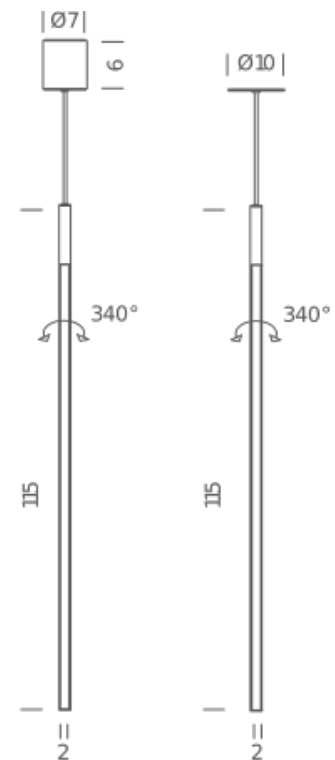

LED 2700K

LAMPING

Source	linear LED
Total power	12W
Emission	diffused orientable
Tension	110/240V
Color temperature	2700K
Luminous flux	475lm
Typ cri	80
Energy class	A+
Materials	Aluminium + PC + ABS
Notes	cable length max 3m, orientable 360°, side emission

Codes

LIN LW2 59

Structure/Diffuser

white/white

PACKAGE

Package 01

Dimension: 15x20x130 cm / Gross weight: 2,7 kg

Certificazioni