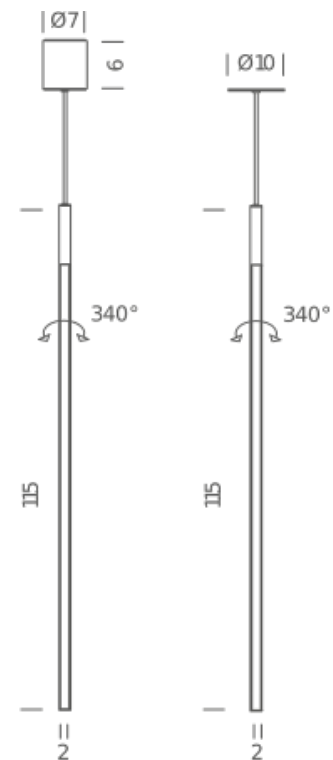

LED RECESSED 2700K

LAMPING

Source	linear LED
Total power	19W
Emission	diffused orientable
Switching	dimnable 1-10V
Tension	110/240V
Color temperature	2700K
Luminous flux	1125lm
Typ cri	80
Energy class	A+
Materials	Aluminium + PC + ABS
Notes	cable length max 3m, orientable 360°, recessed hole Ø8xHmin 4cm, side emission, DALI version on request

Codes

LIN LW2 5A

Structure/Diffuser

white/white

PACKAGE

Package 01

Dimension: 15x20x130 cm / Gross weight: 2,7 kg

Certificazioni