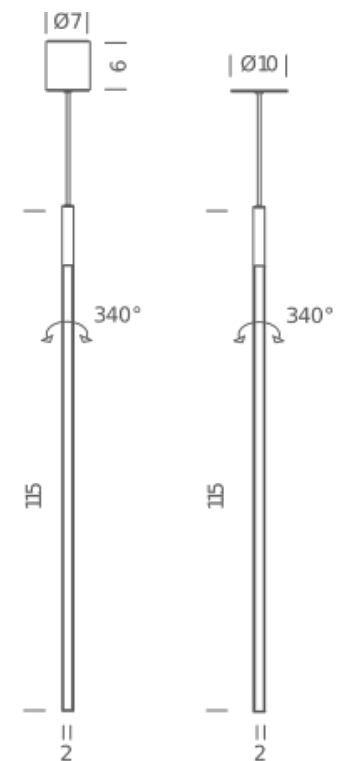

LED 3000K

LAMPING

Source	linear LED
Total power	12W
Emission	diffused orientable
Tension	110/240V
Color temperature	3000K
Luminous flux	475lm
Typ cri	80
Energy class	A+
Materials	Aluminium + PC + ABS
Notes	cable length max 3m, orientable 360°, side emission

Codes

LIN LWW 59

Structure/Diffuser

white/white

PACKAGE

Package 01

Dimension: 15x20x130 cm / Gross weight: 2,7 kg

Certificazioni