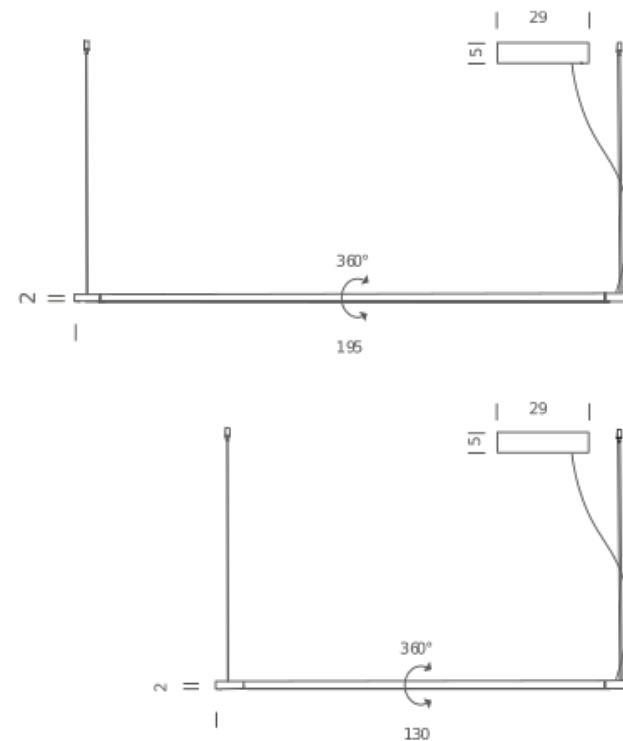

L130 - 3000K

LAMPING

Source	linear LED
Total power	19W
Emission	diffused orientable 360°
Switching	dimnable 1-10V
Tension	110/240V
Color temperature	3000K
Luminous flux	1125lm
Typ cri	80
Energy class	A+
Materials	Aluminium + PC + ABS
Notes	metal cable length 3m, electric cable length max 3m, orientable 360°, DALI version on request

Codes

LIN LWW 5D
LIN LNN 5D

Structure

white
black

PACKAGE

Package 01 Dimension: 65x18x23 cm / Gross weight: 2,5 kg
Package 02 Dimension: 110x5x5 cm / Gross weight: 1 kg

Certificazioni