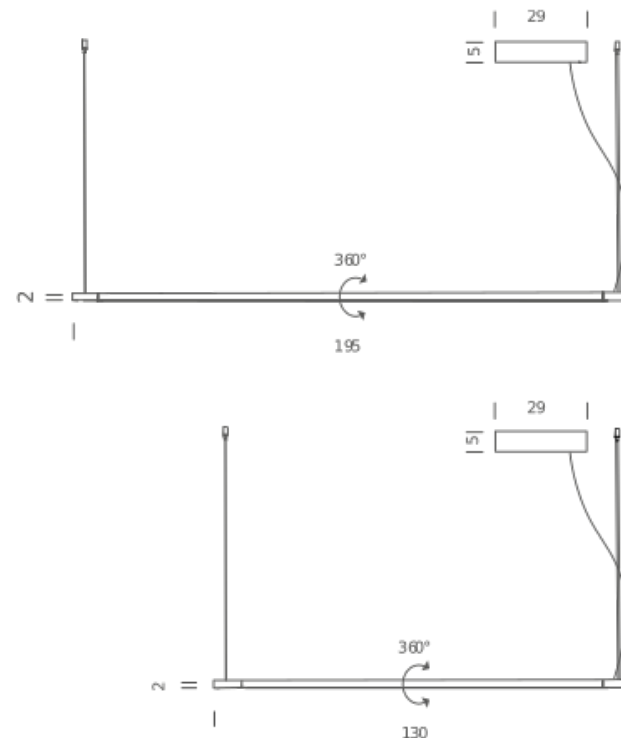

L200 - 2700K

LAMPING

Source	linear LED
Total power	33W
Emission	diffused orientable 360°
Switching	dimnable 1-10V
Tension	110/240V
Color temperature	2700K
Luminous flux	1765lm
Typ cri	80
Energy class	A+
Materials	Aluminium + PC + ABS
Notes	metal cable length 3m, electric cable length max 3m, orientable 360°, DALI version on request

Codes

LIN LW2 5E
LIN LN2 5E

Structure

white
black

PACKAGE

Package 01 Dimension: 65x18x23 cm / Gross weight: 2,5 kg
Package 02 Dimension: 175x5x5 cm / Gross weight: 1 kg

Certificazioni