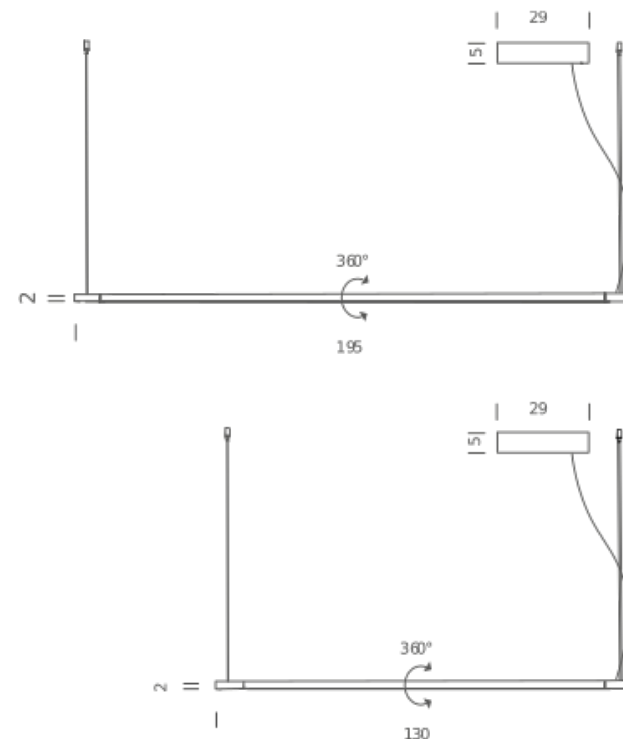

L130 - 2700K

LAMPING

Source	linear LED
Total power	19W
Emission	diffused orientable 360°
Switching	dimnable 1-10V
Tension	110/240V
Color temperature	2700K
Luminous flux	1125lm
Typ cri	80
Energy class	A+
Materials	Aluminium + PC + ABS
Notes	metal cable length 3m, electric cable length max 3m, orientable 360°, DALI version on request

Codes

LIN LW2 5D
LIN LN2 5D

Structure

white
black

PACKAGE

Package 01 Dimension: 65x18x23 cm / Gross weight: 2,5 kg
Package 02 Dimension: 110x5x5 cm / Gross weight: 1 kg

Certificazioni