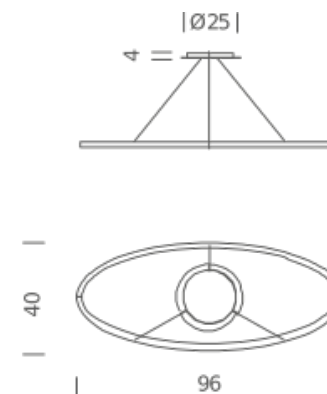

PACKAGE

Package 01	Dimension: 15x80x150 cm / Gross weight: 7,5 kg
------------	--

Certificazioni

DOWNLIGHT 3000K

LAMPING

Source	linear LED
Total power	44W
Emission	diffused orientable
Switching	dimnable 1-10V
Tension	110/240V
Color temperature	3000K
Luminous flux	2250lm
Typ cri	85
Energy class	A+
Materials	Aluminium
Notes	adjustable cable length from 2,5m to 0,4m, DALI version on request

UPLIGHT 2700K

LAMPING

Source	linear LED
Total power	44W
Emission	diffused orientable
Switching	dimnable 1-10V
Tension	110/240V
Color temperature	2700K
Luminous flux	2250lm
Typ cri	85
Energy class	A+
Materials	Aluminium
Notes	adjustable cable length from 2,5m to 0,4m, DALI version on request

PACKAGE

Package 01	Dimension: 15x80x150 cm / Gross weight: 7,5 kg
------------	--

Certificazioni

UPLIGHT 3000K

LAMPING

Source	linear LED
Total power	44W
Emission	diffused orientable
Switching	dimnable 1-10V
Tension	110/240V
Color temperature	3000K
Luminous flux	2250lm
Typ cri	85
Energy class	A+
Materials	Aluminium
Notes	adjustable cable length from 2,5m to 0,4m, DALI version on request

Codes

ELP LWW 51
ELP LNW 51
ELP LOW 51
ELP LLW 51

Structure/Diffuser

white/white
black/white
gold painted/white
polished aluminium/white

PACKAGE

Package 01 Dimension: 15x80x150 cm / Gross weight: 7,5 kg

Certificazioni