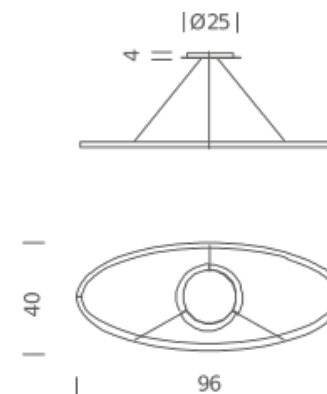

PACKAGE

Package 01	Dimension: 15x80x150 cm / Gross weight: 7,5 kg
------------	--

Certificazioni

DOWNLIGHT 3000K

LAMPING

Source	linear LED
Total power	44W
Emission	diffused orientable
Switching	dimnable 1-10V
Tension	110/240V
Color temperature	3000K
Luminous flux	2250lm
Typ cri	85
Energy class	A+
Materials	Aluminium
Notes	adjustable cable length from 2,5m to 0,4m, DALI version on request

Codes

ELP LWW 52
ELP LNW 52
ELP LOW 52
ELP LLW 52

Structure/Diffuser

white/white
black/white
gold painted/white
polished aluminium/white

PACKAGE

Package 01 Dimension: 15x80x150 cm / Gross weight: 7,5 kg

Certificazioni

UPLIGHT 2700K

LAMPING

Source	linear LED
Total power	44W
Emission	diffused orientable
Switching	dimnable 1-10V
Tension	110/240V
Color temperature	2700K
Luminous flux	2250lm
Typ cri	85
Energy class	A+
Materials	Aluminium
Notes	adjustable cable length from 2,5m to 0,4m, DALI version on request

PACKAGE

Package 01	Dimension: 15x80x150 cm / Gross weight: 7,5 kg
------------	--

Certificazioni

UPLIGHT 3000K

LAMPING

Source	linear LED
Total power	44W
Emission	diffused orientable
Switching	dimnable 1-10V
Tension	110/240V
Color temperature	3000K
Luminous flux	2250lm
Typ cri	85
Energy class	A+
Materials	Aluminium
Notes	adjustable cable length from 2,5m to 0,4m, DALI version on request