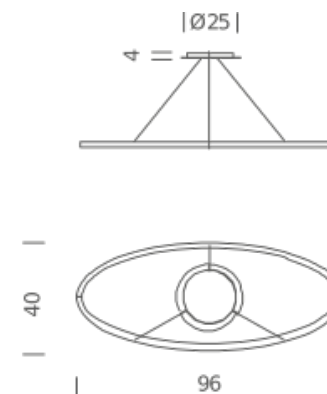

PACKAGE

Package 01	Dimension: 15x80x150 cm / Gross weight: 7,5 kg
------------	--

Certificazioni

DOWNLIGHT 3000K

LAMPING

Source	linear LED
Total power	44W
Emission	diffused orientable
Switching	dimnable 1-10V
Tension	110/240V
Color temperature	3000K
Luminous flux	2250lm
Typ cri	85
Energy class	A+
Materials	Aluminium
Notes	adjustable cable length from 2,5m to 0,4m, DALI version on request

Codes

ELP LWW 52
ELP LNW 52
ELP LOW 52
ELP LLW 52

Structure/Diffuser

white/white
black/white
gold painted/white
polished aluminium/white

PACKAGE

Package 01 Dimension: 15x80x150 cm / Gross weight: 7,5 kg

Certificazioni

PACKAGE

Package 01	Dimension: 15x80x150 cm / Gross weight: 7,5 kg
------------	--

Certificazioni

UPLIGHT 3000K

LAMPING

Source	linear LED
Total power	44W
Emission	diffused orientable
Switching	dimnable 1-10V
Tension	110/240V
Color temperature	3000K
Luminous flux	2250lm
Typ cri	85
Energy class	A+
Materials	Aluminium
Notes	adjustable cable length from 2,5m to 0,4m, DALI version on request