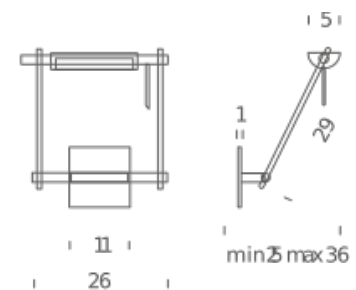

HALO

LAMPING

Source	R7s QT-DE (114mm)
Total power	250W
Emission	orientable 140°
Switching	dimnable
Tension	230V
Materials	metal + plastic
Notes	orientable 140°
Net lamp weight	0,9 kg

Codes

LOG KNN 31

Structure/Diffuser

black/black

PACKAGE

Package 01

Dimension: 34x13x39 cm / Gross weight: 1,4 kg

Certificazioni

LED

LAMPING

Source	LED board
Total power	16W
Emission	orientable 140°
Tension	110/230V
Color temperature	2700K
Luminous flux	1380lm (source luminous flux)
Typ cri	85
Energy class	A+
Materials	metal + plastic
Notes	orientable 140°
Net lamp weight	2,2 kg

Codes

LOG LNN 31

Structure/Diffuser

black/black

PACKAGE

Package 01

Dimension: 40x40x20 cm / Gross weight: 3,2 kg

Certificazioni