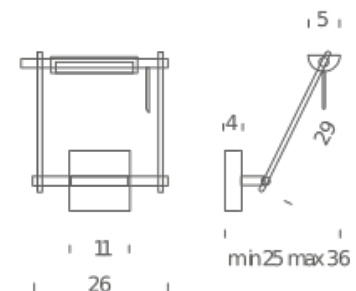

HALO

LAMPING

Source	R7s QT-DE (114mm)
Total power	250W
Emission	orientable 140°
Switching	dimnable
Tension	230V
Materials	metal + plastic
Notes	orientable 140°
Net lamp weight	0,9 kg

Codes

LOG KNN 31

Structure/Diffuser

black/black

PACKAGE

Package 01

Dimension: 34x13x39 cm / Gross weight: 1,4 kg

Certificazioni

LED

LAMPING

Source	LED board
Total power	16W
Emission	orientable 140°
Tension	110/230V
Color temperature	2700K
Luminous flux	1380lm (source luminous flux)
Typ cri	85
Energy class	A+
Materials	metal + plastic
Notes	orientable 140°
Net lamp weight	2,2 kg

Codes

LOG LNN 31

Structure/Diffuser

black/black

PACKAGE

Package 01

Dimension: 40x40x20 cm / Gross weight: 3,2 kg

Certificazioni