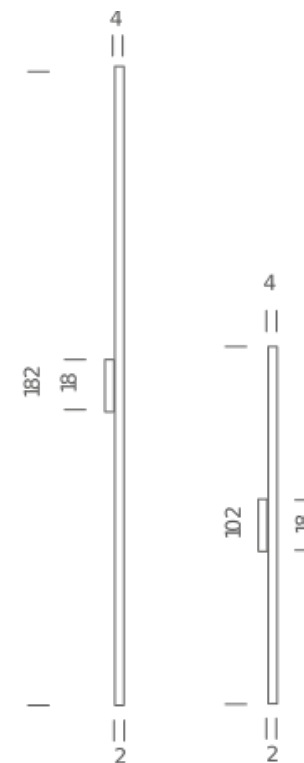

L102 - 2700K

LAMPING

Source	linear LED
Total power	19W
Emission	diffused, side emission
Tension	24V DC
Color temperature	2700K
Luminous flux	1125lm
Typ cri	80
Energy class	A+
Materials	Aluminium + PC + ABS
Notes	side emission, driver not included

Codes

LIN LWD 31

Structure/Diffuser

white/grey/white

PACKAGE

Package 01

Dimension: 112x15x17 cm / Net weight: 2 kg / Gross weight: 3,5 kg

Certificazioni

L182 - 2700K

LAMPING

Source	linear LED
Total power	33W
Emission	diffused, side emission
Tension	24V DC
Color temperature	2700K
Luminous flux	1765lm
Typ cri	80
Energy class	A+
Materials	Aluminium + PC + ABS
Notes	side emission, driver not included