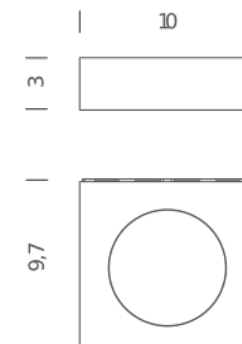

DOUBLE EMISSION

LAMPING

Source	LED board
Total power	2x6W
Emission	up+down
Switching	dimmable TRIAC
Tension	230V
Color temperature	2700K
Luminous flux	2x380lm
Typ cri	85
Energy class	A+
Materials	aluminium
Notes	available also in 120V. Suggested dimmer: TECNEL TE7636 (dimming range: from ~45% to 100%) lamps are sold three by two
Net lamp weight	0,6 kg

Codes

FIM LWW 31
FIM LNW 31
FIM LLW 31
FIM LOW 31
FIM LGW 31
FIM LOS 31

Structure

white
black
polished
gold polished
gold burnished
gold frosted

PACKAGE

Package 01 Dimension: 18x15x14 cm / Gross weight: 1 kg

Certificazioni