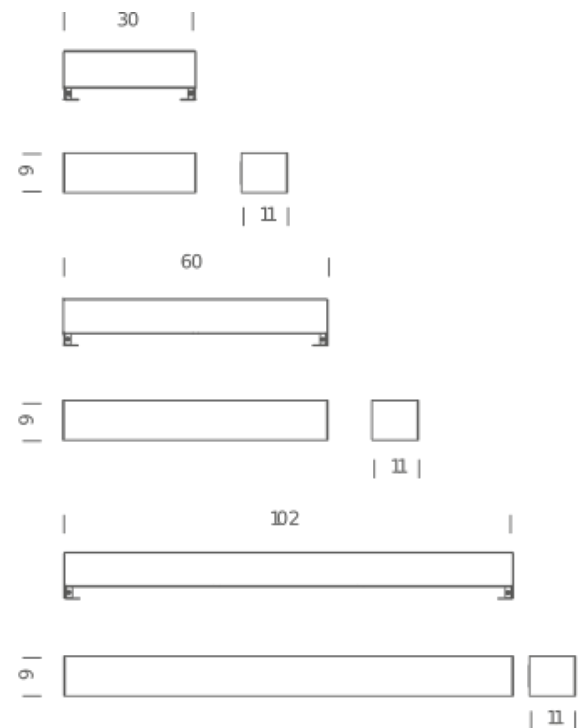

60 LED

LAMPING

Source	2x linear LED
Total power	2x10W
Emission	diffused, Up + Down
Switching	dimmable 1-10V
Tension	110/230V
Color temperature	3000K
Luminous flux	2x 1200lm
Typ cri	80
Energy class	A+
Materials	Metal
Notes	max mirror size: W53× th 2,5cm, DALI version on request

Codes

VII LWW 32

Structure

white

PACKAGE

Package 01

Dimension: 20x21x77 cm / Gross weight: 4,3 kg

Certificazioni

102 LED

LAMPING

Source	2x linear LED
Total power	2x16W
Emission	diffused, Up + Down
Switching	dimnable 1-10V
Tension	110/230V
Color temperature	3000K
Luminous flux	2x 1900lm
Typ cri	80
Energy class	A+
Materials	Metal
Notes	max mirror size: W95× th 2,5cm, DALI version on request

Codes

VII LWW 33

Structure

white

PACKAGE

Package 01

Dimension: 20x21x116 cm / Gross weight: 6,5 kg

Certificazioni