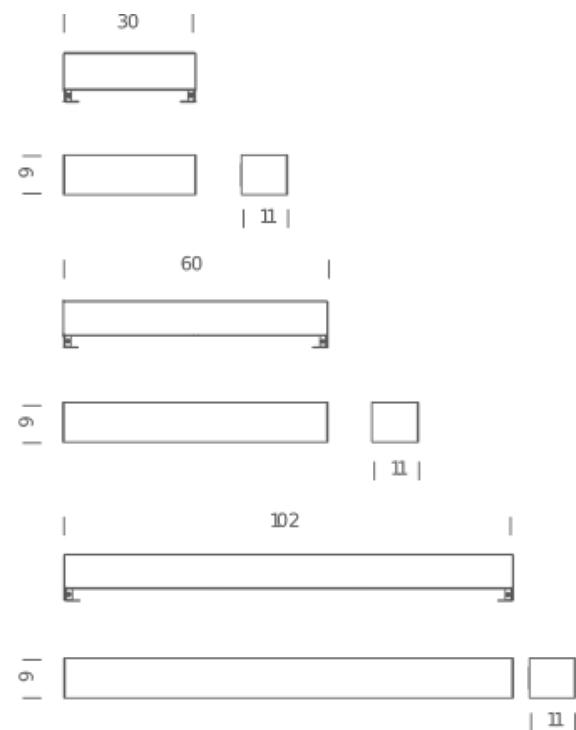

30 LED

LAMPING

Source	2x linear LED
Total power	2x8W
Emission	diffused, Up + Down
Switching	dimnable 1-10V
Tension	110/230V
Color temperature	3000K
Luminous flux	2x 750lm
Typ cri	80
Energy class	A+
Materials	Metal
Notes	max mirror size: W23× th 2,5cm, DALI version on request

Codes

VII LWW 31

Structure

white

PACKAGE

Package 01

Dimension: 20x21x44 cm / Gross weight: 2,2 kg

Certificazioni

60 LED

LAMPING

Source	2x linear LED
Total power	2x10W
Emission	diffused, Up + Down
Switching	dimmable 1-10V
Tension	110/230V
Color temperature	3000K
Luminous flux	2x 1200lm
Typ cri	80
Energy class	A+
Materials	Metal
Notes	max mirror size: W53× th 2,5cm, DALI version on request

102 LED

LAMPING

Source	2x linear LED
Total power	2x16W
Emission	diffused, Up + Down
Switching	dimnable 1-10V
Tension	110/230V
Color temperature	3000K
Luminous flux	2x 1900lm
Typ cri	80
Energy class	A+
Materials	Metal
Notes	max mirror size: W95× th 2,5cm, DALI version on request