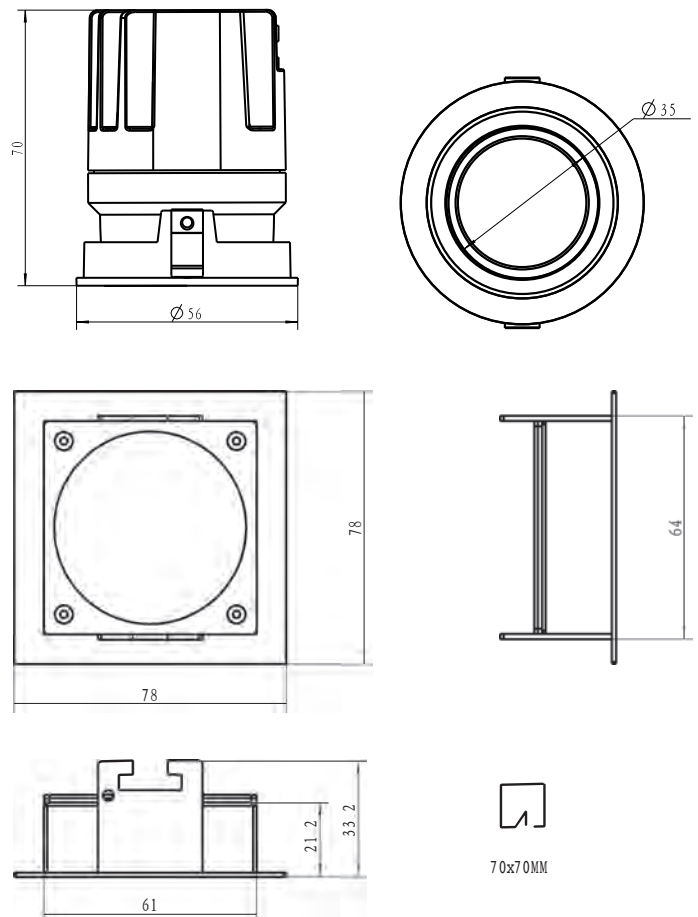

ANDES MINI LED 1-S RECESSED FIXED DOWNLIGHT

TRUE COLOUR CRI 98 | IP65

DLD/ANDEMINI1-S-T-F

DLD
CONTRACT

DETAILS

Type	Fixed
IP Rating	IP65
IP Zone	Zone 1
Class	I
Standards	CE
Fire Rated	60+ minutes
Material	Aluminium
Cable	2 Core 0.5mm ²
Cable Length	400mm
Warranty	5 Years

DIMENSIONS

Light Engine: Ø56mm, H.70mm
Aperture: Ø35mm
Frame Kit: 78mm x 78mm, H.33.2mm
Total Height: 87mm
Cutout: 70mm x 70mm

TRUE COLOUR 98 CRI

ANDES MINI LED 1-S RECESSED FIXED DOWNLIGHT

TRUE COLOUR CRI 98 | IP65