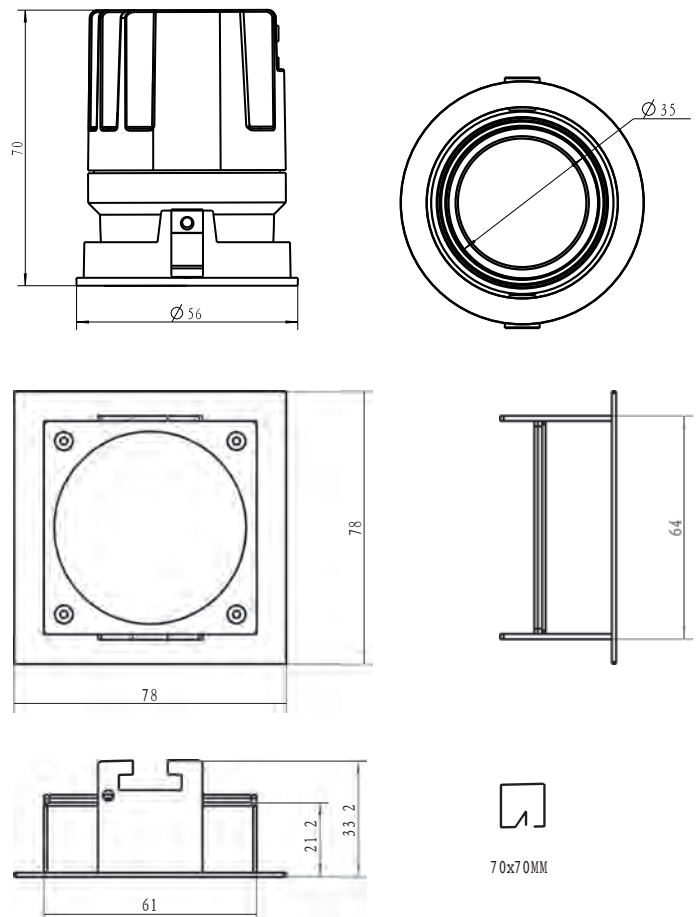

ANDES MINI LED 1-S RECESSED ADJUSTABLE DOWNLIGHT

TRUE COLOUR CRI 98 | IP54

DLD/ANDEMINI1-S-T-A

DLD
CONTRACT

DETAILS

Type	Adjustable 24°
IP Rating	IP54
IP Zone	Zone 2
Class	I
Standards	CE
Fire Rated	60+ minutes
Material	Aluminium
Cable	2 Core 0.5mm ²
Cable Length	400mm
Warranty	5 Years

DIMENSIONS

Light Engine: Ø56mm, H.70mm
Aperture: Ø35mm
Frame Kit: 78mm x 78mm, H.33.2mm
Total Height: 87mm
Cutout: 70mm x 70mm

Adjustable

Tilt: 24°
Rotation: 355°

70x70MM

TRUE COLOUR 98 CRI

ANDES MINI LED 1-S RECESSED ADJUSTABLE DOWNLIGHT

TRUE COLOUR CRI 98 | IP54

DLD/ANDEMINI1-S-T-A

PRODUCT CODE CONSTRUCTION

PRODUCT CODE PREFIX	FINISH	BAFFLE	LIGHT TEMP. CCT	BEAM ANGLE	DRIVER
DLD/ANDEMINI1-S-T-A	W	B	27K	24D	TRI
SHAPE APPLICATION VERSION R Round P Plaster In A Adj. S Square T Trim F Fixed	W White B Black	W White B Black	27K 2700K 30K 3000K 40K 4000K	15D 15° 24D 24° 36D 36°	NON No driver TRI TRIAC dim. 0/10V 0-10V dim. DAL DALI dim.