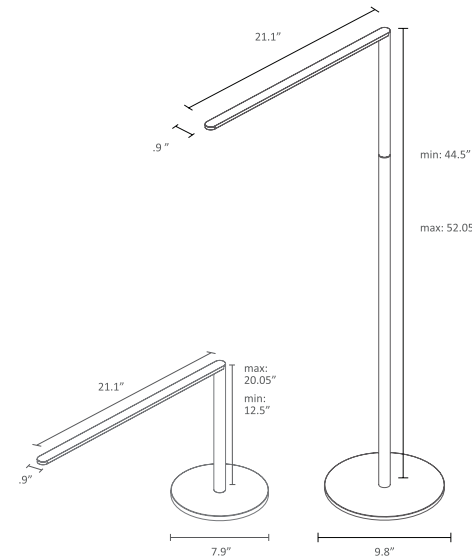

## Details

- 6.5 watts consumption
- 50,000 hours lifespan
- 2,700 / 4,000 K light color
- Continuous dimming
- 10' cord
- Metallic Black / Silver / Matte White / Matte Red

KONCEPT

Koncept  
429 E. Huntington Drive, Monrovia, CA 91016  
T 323.261.8999  
F 323.261.8998  
sales@koncept.com

## Height-adjustable

Lamp body swivels and telescopes