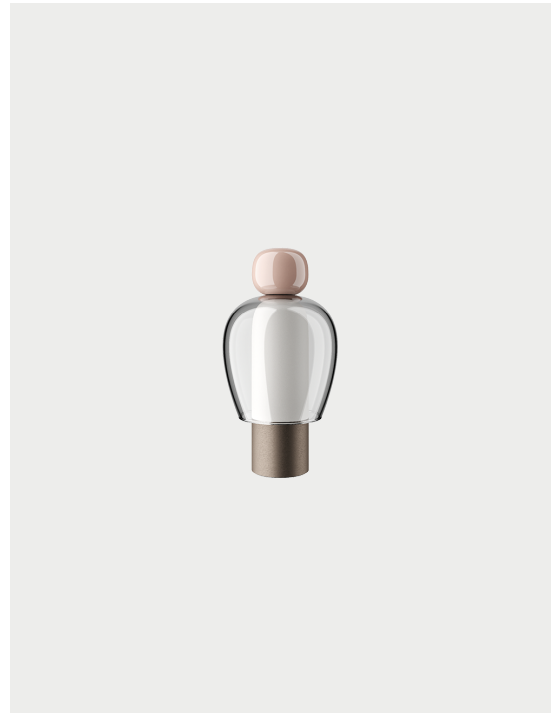

Easy Peasy,
design by Luca Nichetto, 2020

Table

Like a set of friendly characters reminiscent of dolls, Easy Peasy portable and rechargeable lamps reflect in their name a playful spirit. With a sculptural design that aims for minimal elegance through rounded shapes and eclectic colour combinations, Easy Peasy portable lamp adds warmth and character to any environment.

Easy Peasy Flamingo	Light source	Frame Technopolymer	Diffuser: Blown Glass	Code
	<p>LED</p> <ul style="list-style-type: none"> • 2700 to 3300 K • 1 x 3 W 380 lm • 2000 mA • CRI 90 • MacAdam 3-Step <p>LED and driver included</p>	Pink	Grey	170001

Easy Peasy Lagoon	Light source	Frame Technopolymer	Diffuser: Blown Glass	Code
	<p>LED</p> <ul style="list-style-type: none"> • 2700 to 3300 K • 1 x 3 W 380 lm • 2000 mA • CRI 90 • MacAdam 3-Step <p>LED and driver included</p>	Turquoise	Honey	170002

LODES

Easy Peasy Kelp

Light source

- LED
- 2700 to 3300 K
 - 1 x 3 W | 380 lm
 - 2000 mA
 - CRI 90
 - MacAdam 3-Step

LED and driver included

Frame Technopolymer

 Green

Diffuser: Blown Glass