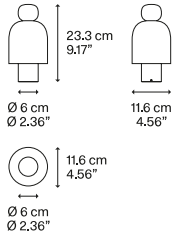

Easy Peasy Chestnut

Light source

1. LED
2. 2700 to 3300 K
   - 1 x 3 W | 380 lm
   - 2000 mA
   - CRI 90
   - MacAdam 3-Step

LED and driver included

Frame Technopolymer

Taupe

Diffuser: Blown Glass

Grey

Code

170004

Net weight: 0.85 kg

Gross weight: 1.45 kg

Parcels: N°1

Volume: 0.013 m³

Dim-to-Warm

CE

ERAC

IP20

Energy Saving