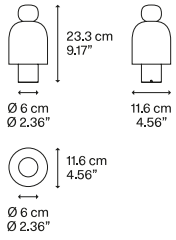

LODES

Easy Peasy Kelp

Light source

1. LED
2. 2700 to 3300 K
   - 1 x 3 W | 380 lm
   - 2000 mA
   - CRI 90
   - MacAdam 3-Step

LED and driver included

Frame Technopolymer

Green

Diffuser: Blown Glass

Honey

Code

170003

Net weight: 0.85 kg

Gross weight: 1.45 kg

Parcels: N°1

Volume: 0.013 m³

Dim-to-Warm

CE

ERAC

IP20

Energy Saving