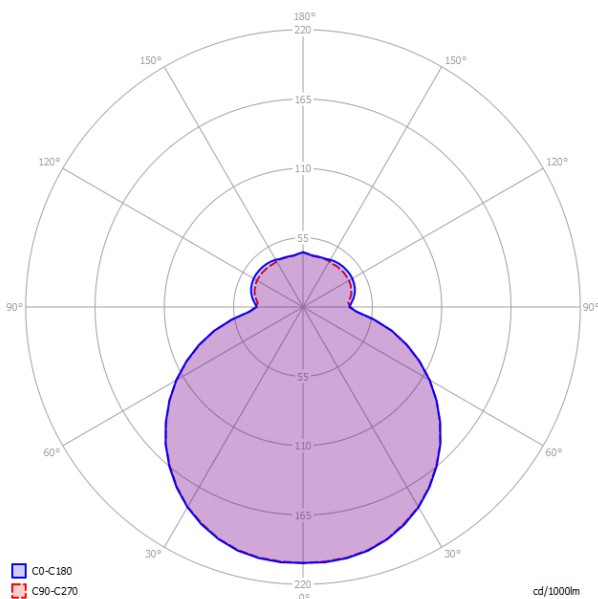

## Polar diagram

## Make-Up Small

- LED
- 3000 K
  - 1 × 17W | 1800 lm
  - 220-240V
  - CRI 92
  - MacAdam 3-Step

LED and driver included