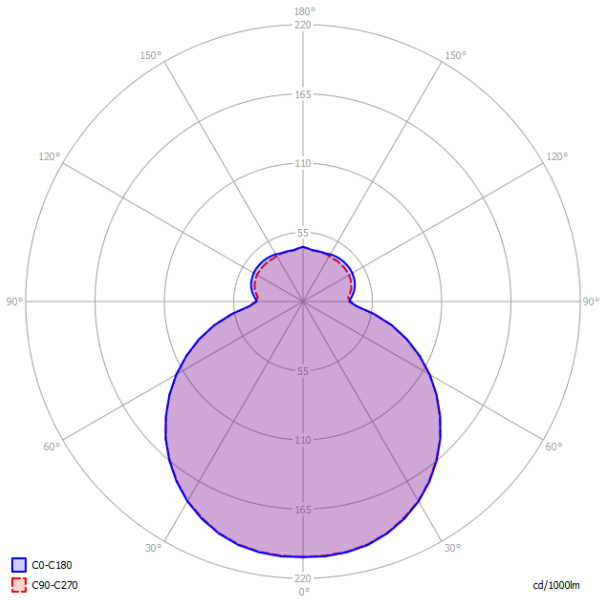

## Polar diagram

## Make-Up Medium

- LED
- 3000 K
  - 1 × 17W | 1800 lm
  - 220-240V
  - CRI 92
  - MacAdam 3-Step

LED and driver included

# LODES

Polar diagram

Make-Up Large

- LED
  - 3000 K
  - 1 × 17W | 1800 lm
  - 220-240V
  - CRI 92
  - MacAdam 3-Step
- LED and driver included