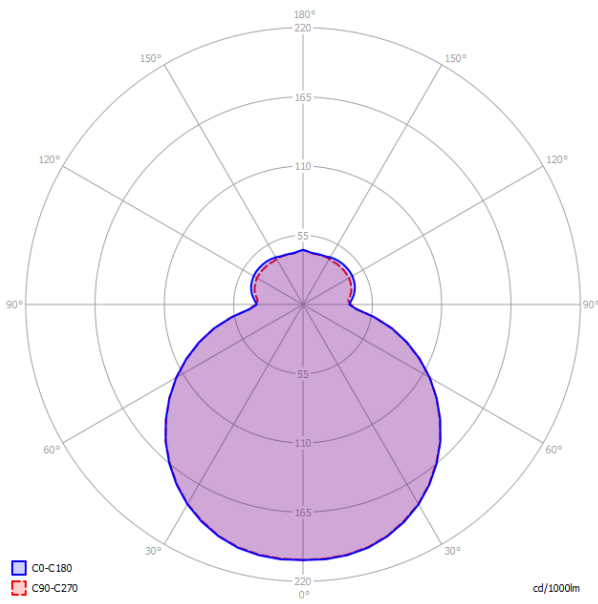

## Code

150001

Net weight: 3.88 kg

Gross weight: 5.04 kg

Parcels: N°1

Volume: 0.057 m<sup>3</sup>

IP30

Energy Saving

## Polar diagram