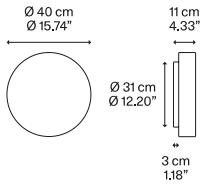

LODES

Make-Up Large

Light source

1. LED
2. 3000 K
   - 1 × 17W | 1800 lm
   - 220-240V
   - CRI 92
   - MacAdam 3-Step

LED and driver included

Frame Metal

● Matte White 9016

Diffuser: Blown Glass

● Frosted White

Code

150001

Net weight: 3.88 kg

Gross weight: 5.04 kg

Parcels: N°1

Volume: 0.057 m³

IP30

Energy Saving

Dim Triac