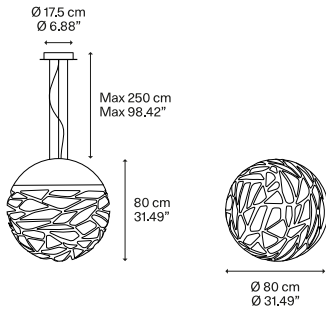

LODES

Kelly Large Sphere 80

Light source

E27 Classic A60
• 4 x max 46W eco

Frame Metal

Diffuser: Glass

Code

OR

E27 CFL [compact]
• 4 x max 23W

OR

E27 LED
• 4 x max available

● Matte White 9010

● Glossy White

141005

● Coppery Bronze

● Glossy White

141270

Net weight: 15.00 kg

Gross weight: 22.12 kg

Parcels: N°2

Volume: 0.672 m³

IP40

Energy Saving