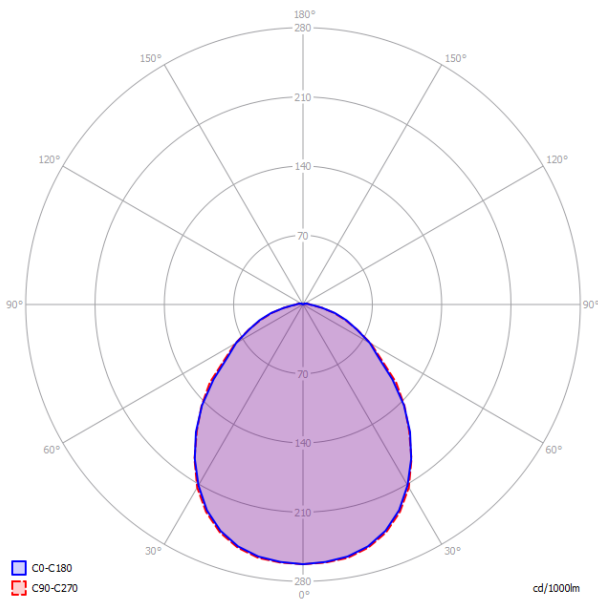

141270

Net weight: 15.00 kg

Gross weight: 22.12 kg

Parcels: N°2

Volume: 0.672 m³

IP40

Energy Saving

Polar diagram

Kelly Small Dome 50

E27 Classic A60
• 4 x max 46W eco

OR

E27 CFL [compact]
• 4 x max 23W

OR

E27 LED
• 4 x max available

LODES

Polar diagram