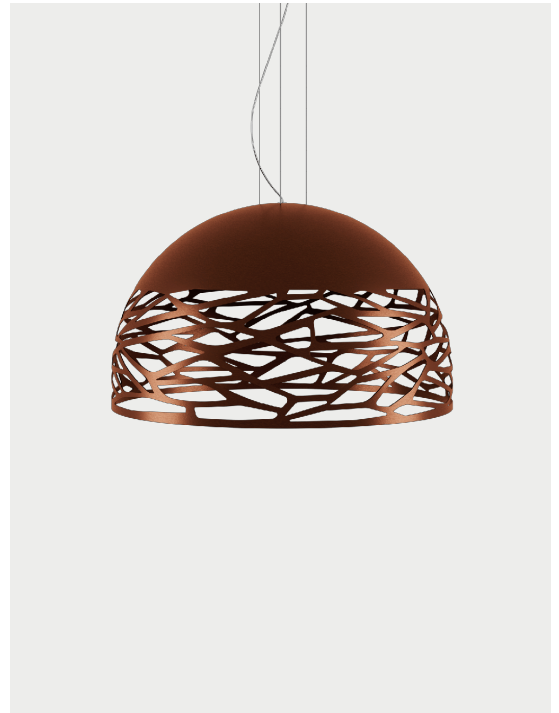

Kelly,
design by Andrea Tosetto, 2015

Suspension

Seductive beauty with a bold personality thanks to the strong and precise laser cuts, which lighten the metal of the lampshade and create an intriguing play of light and shadow. Kelly is a multifaceted family of suspension and wall lamps that stand out with elegance in any living space thanks to the variety of available forms and finishes.

Kelly Small Dome 50	Light source	Frame Metal	Diffuser: Glass	Code
	E27 Classic A60 • 3 x max 46W eco	Coppery Bronze	Glossy White	141009
	OR E27 CFL [compact] • 3 x max 23W	Matte White 9010	Glossy White	141002
	OR E27 LED • 3 x max available	Matte Black 9005	Glossy White	141016
		Matte Champagne	Glossy White	141019

Net weight: 6.00 kg

Gross weight: 10.04 kg

Parcels: N°1

Volume: 0.160 m³

IP20

Energy Saving

LODES

Kelly Medium Dome 60	Light source	Frame Metal	Diffuser: Glass	Code
	E27 Classic A60 • 3 x max 46W eco	● Matte White 9010	● Glossy White	141013
	OR	● Coppery Bronze	● Glossy White	141014
	E27 CFL [compact] • 3 x max 23W	● Matte Black 9005	● Glossy White	141018
	OR	● Matte Champagne	● Glossy White	141020
	E27 LED • 3 x max available			

Kelly Large Dome 80	Light source	Frame Metal	Diffuser: Glass	Code
	E27 Classic A60 • 4 x max 46W eco	● Coppery Bronze	● Glossy White	141010
	OR	● Matte White 9010	● Glossy White	141001
	E27 CFL [compact] • 4 x max 23W	● Matte Black 9005	● Glossy White	141017
	OR	● Matte Champagne	● Glossy White	141021
	E27 LED • 4 x max available			