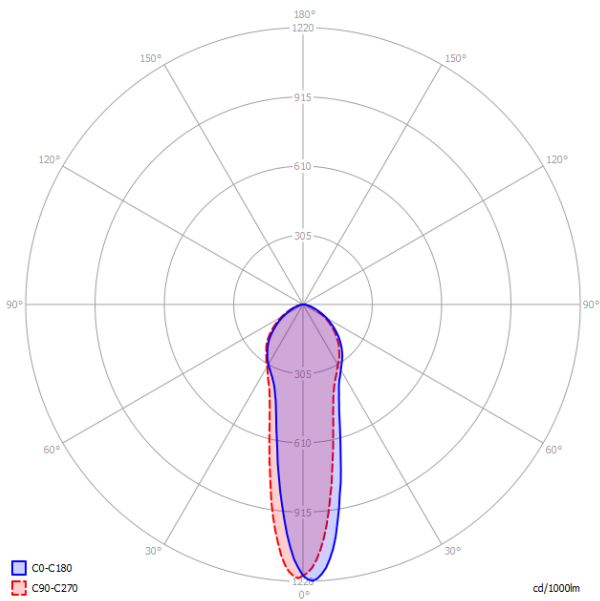

A-Tube Large	Light source	Frame: Aluminium	Diffuser:	Code
<p>Ø 6 cm Ø 2.36"</p> <p>100 cm 39.37"</p> <p>● 1 Ø 6 cm Ø 2.36"</p>	GU10 Par16 • 1 x max 40W eco	Matte White 9010	—	096013
	OR	Coppery Bronze	—	096026
	GU10 Par16 LED • 1 x max available	Matte Black 9005	—	096035
Net weight: 1.50 kg Gross weight: 2.39 kg Parcels: N°1 Volume: 0.022 m³		CE Dim ENEC IP20 Energy Saving		

LODES

Polar diagram

A-Tube Mini

GU10 Par16
• 1 x max 40W eco

OR

GU10 Par16 LED
• 1 x max available

Polar diagram

A-Tube Small

GU10 Par16
• 1 x max 40W eco

OR

GU10 Par16 LED
• 1 x max available

LODES

Polar diagram

A-Tube Medium

GU10 Par16
• 1 x max 40W eco

OR