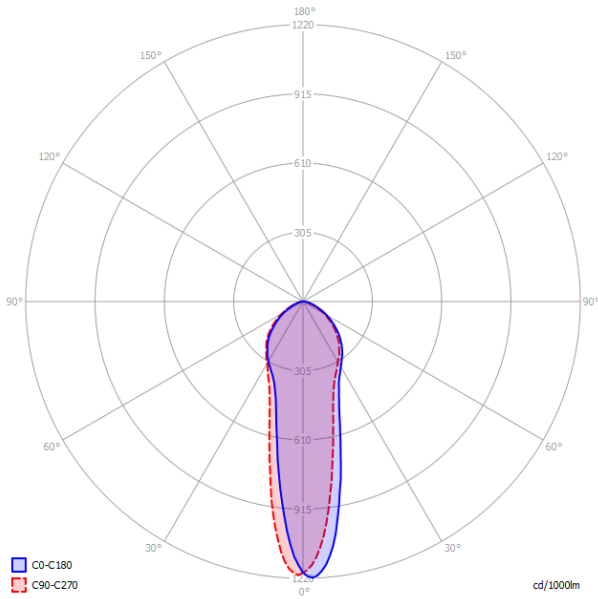

A-Tube Large	Light source	Frame: Aluminium	Diffuser:	Code
<p>Ø 6 cm Ø 2.36"</p> <p>100 cm 39.37"</p> <p>● 1 Ø 6 cm Ø 2.36"</p>	GU10 Par16 • 1 x max 40W eco	Matte White 9010	—	096013
	OR	Coppery Bronze	—	096026
	GU10 Par16 LED • 1 x max available	Matte Black 9005	—	096035
Net weight: 1.50 kg Gross weight: 2.39 kg Parcels: N°1 Volume: 0.022 m³		CE Dim ENEC IP20 Energy Saving		

LODES

Polar diagram

A-Tube Mini

GU10 Par16
• 1 x max 40W eco

OR

GU10 Par16 LED
• 1 x max available

Polar diagram

A-Tube Small

GU10 Par16
• 1 x max 40W eco

OR

GU10 Par16 LED
• 1 x max available

LODES

Polar diagram

A-Tube Medium

GU10 Par16
• 1 x max 40W eco

OR

GU10 Par16 LED
• 1 x max available

Polar diagram

A-Tube Large

GU10 Par16
• 1 x max 40W eco

OR

GU10 Par16 LED
• 1 x max available

Other applications of A-Tube

LODES