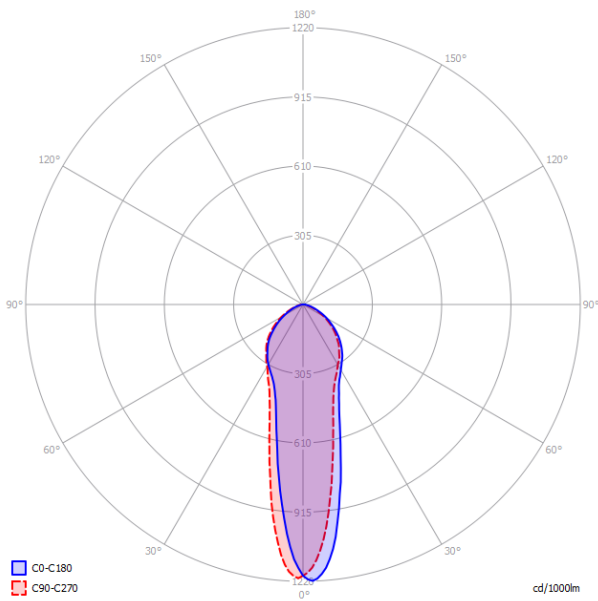

A-Tube Large	Light source	Frame: Aluminium	Diffuser:	Code
<p>Ø 6 cm Ø 2.36"</p> <p>100 cm 39.37"</p> <p>● 1 Ø 6 cm Ø 2.36"</p>	GU10 Par16 • 1 x max 40W eco	Matte White 9010	—	096013
	OR	Coppery Bronze	—	096026
	GU10 Par16 LED • 1 x max available	Matte Black 9005	—	096035
Net weight: 1.50 kg Gross weight: 2.39 kg Parcels: N°1 Volume: 0.022 m³		CE Dim ENEC IP20 Energy Saving		

LODES

Polar diagram

A-Tube Mini

GU10 Par16
• 1 x max 40W eco

OR

GU10 Par16 LED
• 1 x max available

Polar diagram

A-Tube Small

GU10 Par16
• 1 x max 40W eco

OR

GU10 Par16 LED
• 1 x max available

LODES

Polar diagram

A-Tube Medium

GU10 Par16
• 1 x max 40W eco

OR

GU10 Par16 LED
• 1 x max available

Polar diagram

A-Tube Large

GU10 Par16
• 1 x max 40W eco

OR

GU10 Par16 LED
• 1 x max available

Other applications of A-Tube

LODES