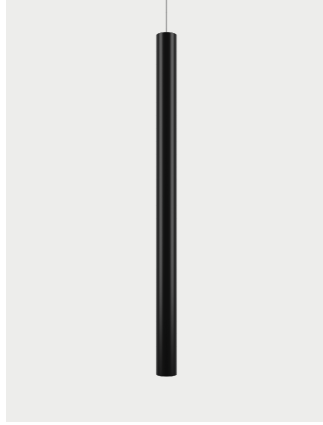

A-Tube,
design by Studio Italia Design, 2013

Ceiling

A simple form that delivers the light to wherever it's needed, enhancing the space. Tubular and slim, A-Tube is a versatile lamp available in three different sizes and three finishes. It can be fixed directly to the ceiling, suspended singularly, or used in cluster compositions to create special effects.

A-Tube Medium	Light source	Frame: Aluminium	Diffuser:	Code
<p>Ø 6 cm Ø 2.36"</p> <p>60 cm 23.62"</p> <p>● 1 Ø 6 cm Ø 2.36"</p>	GU10 Par16 • 1 x max 40W eco	Matte White 9010	—	096011
	OR	Coppery Bronze	—	096025
	GU10 Par16 LED • 1 x max available	Matte Black 9005	—	096033
Net weight: 0.90 kg Gross weight: 1.60 kg Parcels: N°1 Volume: 0.015 m³		CE Dim ENEC IP20 Energy Saving		

A-Tube Large	Light source	Frame: Aluminium	Diffuser:	Code
<p>Ø 6 cm Ø 2.36"</p> <p>100 cm 39.37"</p> <p>● 1 Ø 6 cm Ø 2.36"</p>	GU10 Par16 • 1 x max 40W eco	Matte White 9010	—	096013
	OR	Coppery Bronze	—	096026
	GU10 Par16 LED • 1 x max available	Matte Black 9005	—	096035
Net weight: 1.50 kg Gross weight: 2.39 kg Parcels: N°1 Volume: 0.022 m³		CE Dim ENEC IP20 Energy Saving		

GU10 Par16 LED
• 1 x max available

Polar diagram

A-Tube Large

GU10 Par16
• 1 x max 40W eco

OR

GU10 Par16 LED
• 1 x max available

Other applications of A-Tube

LODES