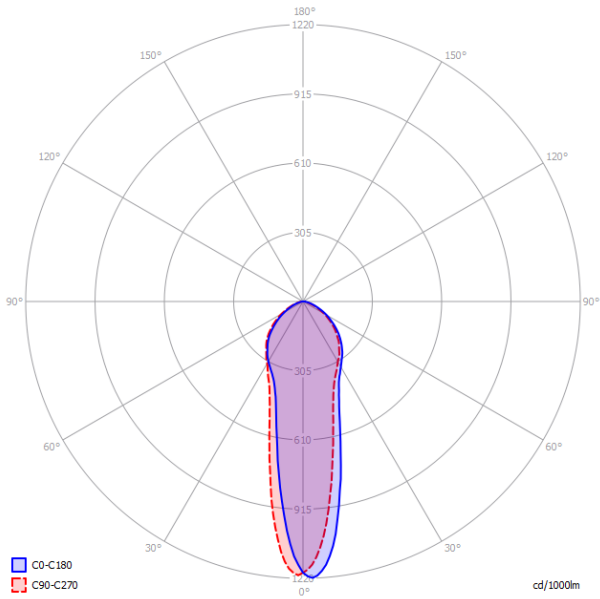

LODES

Polar diagram

A-Tube Mini

GU10 Par16
• 1 x max 40W eco

OR

GU10 Par16 LED
• 1 x max available