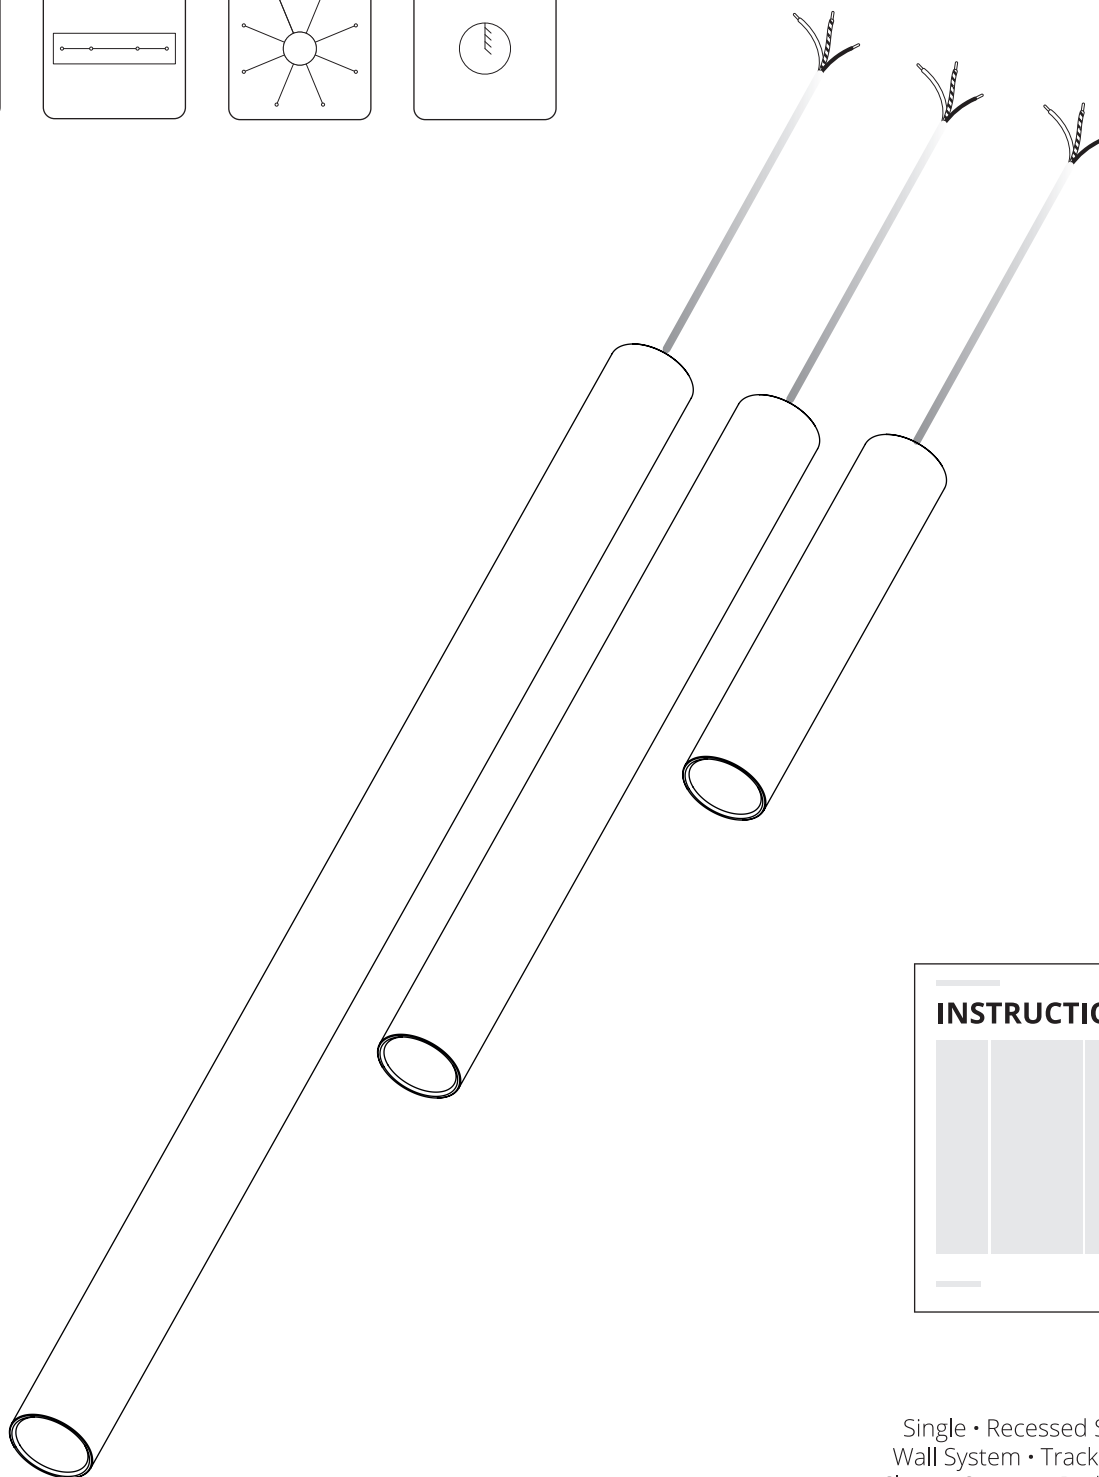

# A-TUBE • Pendant

2019.05.23

220-240V · ~50/60 Hz  
GU10 Par 16  
1 x max 40W eco

220-240V · ~50/60 Hz  
GU10 Par 16 LED  
1 x max available [Ø max 5 cm / L max 8.5 cm]

**Disinserire la tensione prima di operare sull'apparecchio.  
Before installing turn off the power to the electrical box.**

[ 1 ]

CLUSTER

TRACK

RADIAL

RECESSED

Single • Recessed System •  
Wall System • Track System •  
Cluster System • Radial System

[ 2 ]

[ 3 ] INSTALL THE LAMP