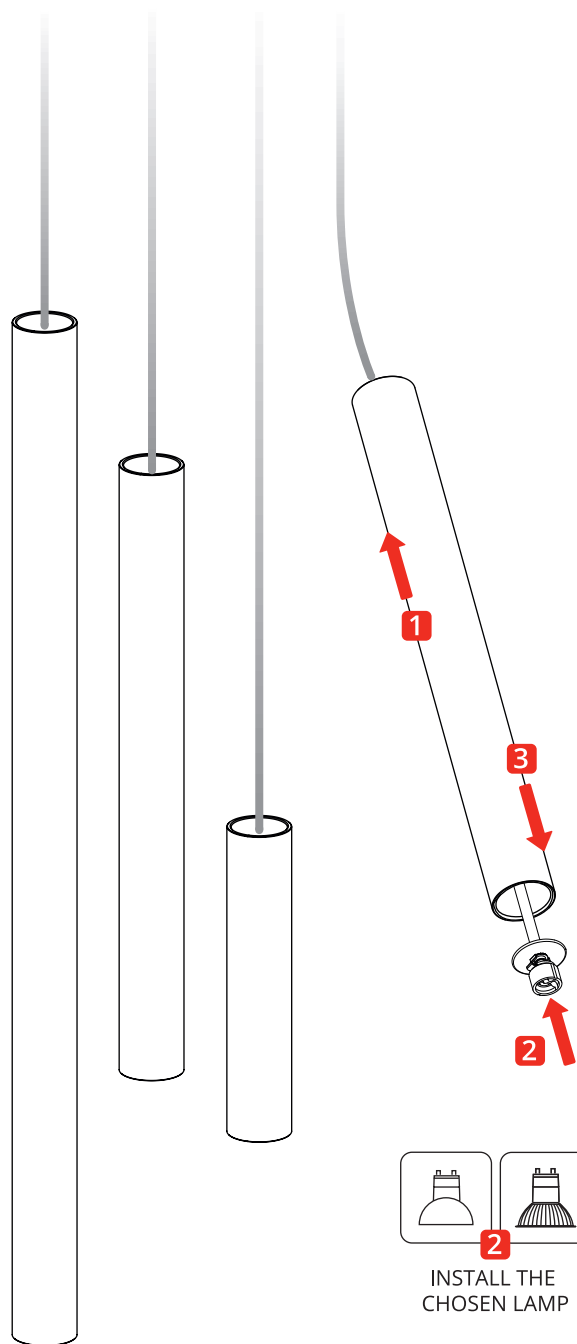

# A-TUBE • Pendant

2019.05.23

220-240V · ~50/60 Hz  
GU10 Par 16  
1 x max 40W eco

220-240V · ~50/60 Hz  
GU10 Par 16 LED  
1 x max available [Ø max 5 cm / L max 8.5 cm]

**Disinserire la tensione prima di operare sull'apparecchio.  
Before installing turn off the power to the electrical box.**

[ 1 ]

CLUSTER

TRACK

RADIAL

RECESSED

Single • Recessed System •  
Wall System • Track System •  
Cluster System • Radial System

[ 2 ]

[ 3 ] INSTALL THE LAMP