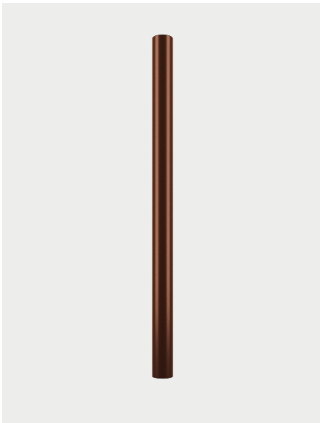

A-Tube,
design by Studio Italia Design, 2013

Suspension

A simple form that delivers the light to wherever it's needed, enhancing the space. Tubular and slim, A-Tube is a versatile lamp available in three different sizes and three finishes. It can be fixed directly to the ceiling, suspended singularly, or used in cluster compositions to create special effects.

A-Tube Small	Light source	Frame: Aluminium	Diffuser:	Code
	GU10 Par16 • 1 x max 40W eco	● Matte White 9010	—	096057
	OR GU10 Par16 LED • 1 x max available	● Coppery Bronze	—	096063
		● Matte Black 9005	—	096060

A-Tube Medium	Light source	Frame: Aluminium	Diffuser:	Code
	GU10 Par16 • 1 x max 40W eco	 Matte Black 9005	—	096061
	OR GU10 Par16 LED • 1 x max available	 Matte White 9010	—	096058
		 Coppery Bronze	—	096064

LODES

Polar diagram

A-Tube Large

GU10 Par16
• 1 x max 40W eco

OR

GU10 Par16 LED
• 1 x max available

Other applications of A-Tube

Ceiling