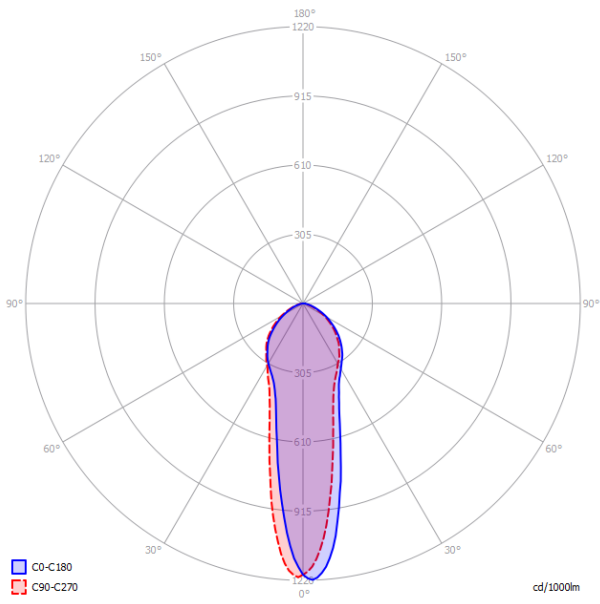

Net weight: 1.87 kg	Gross weight: 2.76 kg	Parcels: N°1	Volume: 0.022 m ³
---------------------	-----------------------	--------------	------------------------------

     
--

LODES

Polar diagram

A-Tube Small

GU10 Par16
• 1 x max 40W eco

OR

GU10 Par16 LED
• 1 x max available

Polar diagram

A-Tube Medium

GU10 Par16
• 1 x max 40W eco

OR

GU10 Par16 LED
• 1 x max available

LODES

Polar diagram

A-Tube Large

GU10 Par16
• 1 x max 40W eco

OR

GU10 Par16 LED
• 1 x max available

Other applications of A-Tube

Ceiling