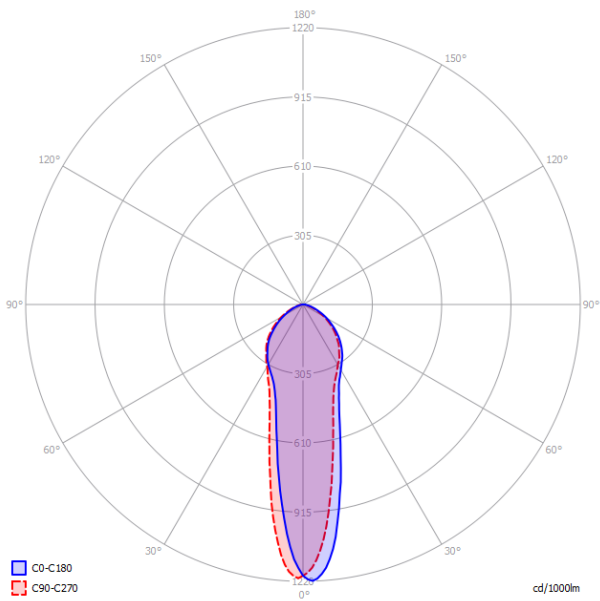

Net weight: 1.42 kg	Gross weight: 2.12 kg	Parcels: N°1	Volume: 0.015 m ³
---------------------	-----------------------	--------------	------------------------------

     
--

A-Tube Large	Light source	Frame: Aluminium	Diffuser:	Code
	GU10 Par16 • 1 x max 40W eco	 Matte White 9010	—	096059
	OR GU10 Par16 LED • 1 x max available	 Coppery Bronze	—	096065
		 Matte Black 9005	—	096062

Net weight: 1.87 kg	Gross weight: 2.76 kg	Parcels: N°1	Volume: 0.022 m ³
---------------------	-----------------------	--------------	------------------------------

     
--

LODES

Polar diagram

A-Tube Small

GU10 Par16
• 1 x max 40W eco

OR

GU10 Par16 LED
• 1 x max available

Polar diagram

A-Tube Medium

GU10 Par16
• 1 x max 40W eco

OR

GU10 Par16 LED
• 1 x max available