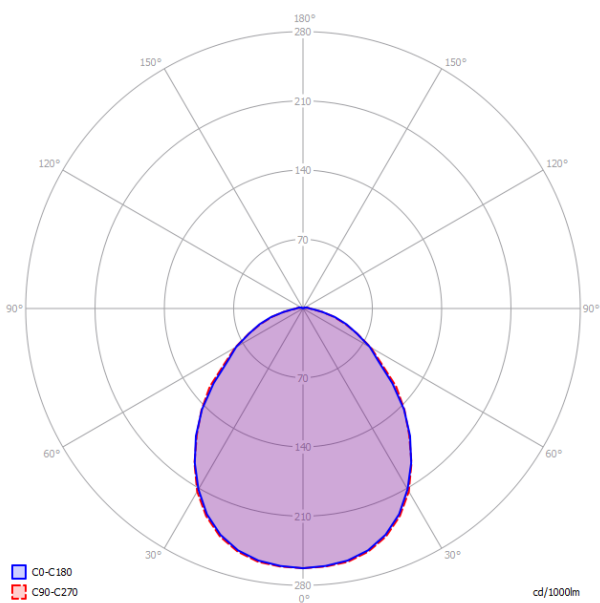

141270

Net weight: 15.00 kg

Gross weight: 22.12 kg

Parcels: N°2

Volume: 0.672 m³

IP40

Energy Saving

Polar diagram

Kelly Small Dome 50

E27 Classic A60
• 4 x max 46W eco

OR

E27 CFL [compact]
• 4 x max 23W

OR

E27 LED
• 4 x max available

LODES

Polar diagram