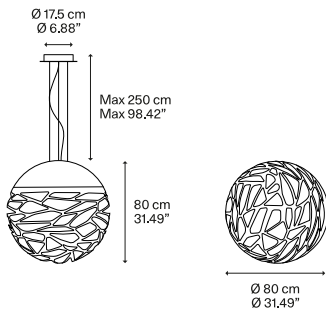

Net weight: 6.00 kg

Gross weight: 10.04 kg

Parcels: N°1

Volume: 0.160 m³

IP20

Energy Saving

LODES

Kelly Medium Dome 60	Light source	Frame: Metal	Diffuser: Glass	Code
	E27 Classic A60 • 3 x max 46W eco	● Matte White 9010	● Glossy White	141013
	OR	● Coppery Bronze	● Glossy White	141014
	E27 CFL [compact] • 3 x max 23W	● Matte Black 9005	● Glossy White	141018
	OR	● Matte Black 9005	● Glossy White	141018
	E27 LED • 3 x max available	● Matte Champagne	● Glossy White	141020

LODES

Kelly Small Sphere 40	Light source	Frame: Metal	Diffuser: Glass	Code
	E27 Classic A60 • 3 x max 46W eco	<input type="radio"/> Matte White 9010	<input type="radio"/> Glossy White	141003
	OR			
	E27 CFL [compact] • 3 x max 23W			
	OR			
	E27 LED • 3 x max available	<input checked="" type="radio"/> Coppery Bronze	<input type="radio"/> Glossy White	141250
Net weight: 5.50 kg Gross weight: 8.34 kg Parcels: N°2 Volume: 0.160 m³		CE Dim IP40 EAC Energy Saving		

Kelly Medium Sphere 50	Light source	Frame: Metal	Diffuser: Glass	Code
	E27 Classic A60 • 3 x max 46W eco	<input type="radio"/> Matte White 9010	<input type="radio"/> Glossy White	141004
	OR			
	E27 CFL [compact] • 3 x max 23W			
	OR			
	E27 LED • 3 x max available	<input checked="" type="radio"/> Coppery Bronze	<input type="radio"/> Glossy White	141269
Net weight: 9.00 kg Gross weight: 14.86 kg Parcels: N°2 Volume: 0.289 m³		CE Dim IP40 EAC Energy Saving		

141270

Net weight: 15.00 kg

Gross weight: 22.12 kg

Parcels: N°2

Volume: 0.672 m³

IP40

Energy Saving

Polar diagram