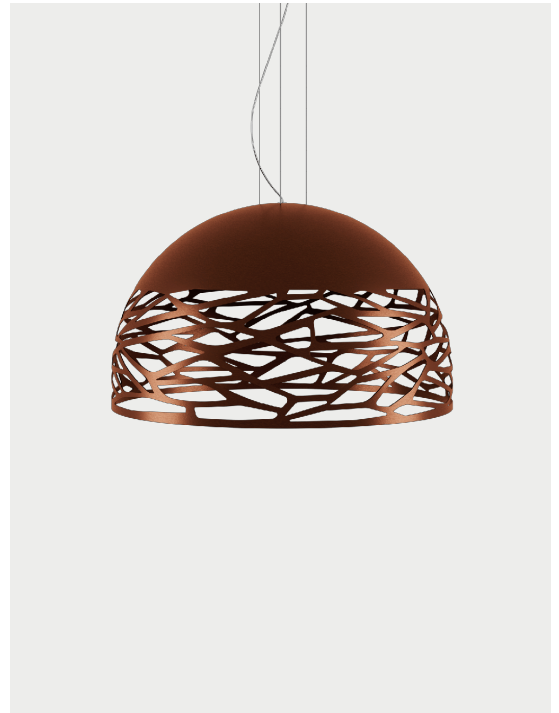

Kelly,
design by Andrea Tosetto, 2015

Suspension

Seductive beauty with a bold personality thanks to the strong and precise laser cuts, which lighten the metal of the lampshade and create an intriguing play of light and shadow. Kelly is a multifaceted family of suspension and wall lamps that stand out with elegance in any living space thanks to the variety of available forms and finishes.

Kelly Small Dome 50	Light source	Frame: Metal	Diffuser: Glass	Code
	E27 Classic A60 • 3 x max 46W eco	● Coppery Bronze	● Glossy White	141009
	OR E27 CFL [compact] • 3 x max 23W	● Matte White 9010	● Glossy White	141002
	OR E27 LED • 3 x max available	● Matte Black 9005	● Glossy White	141016
		● Matte Champagne	● Glossy White	141019

Net weight: 6.00 kg

Gross weight: 10.04 kg

Parcels: N°1

Volume: 0.160 m³

IP20

Energy Saving

LODES

Kelly Medium Dome 60	Light source	Frame: Metal	Diffuser: Glass	Code
	E27 Classic A60 • 3 x max 46W eco	● Matte White 9010	● Glossy White	141013
	OR	● Coppery Bronze	● Glossy White	141014
	E27 CFL [compact] • 3 x max 23W	● Matte Black 9005	● Glossy White	141018
	OR	● Matte Black 9005	● Glossy White	141018
	E27 LED • 3 x max available	● Matte Champagne	● Glossy White	141020

Kelly Large Dome 80	Light source	Frame: Metal	Diffuser: Glass	Code
	E27 Classic A60 • 4 x max 46W eco	● Coppery Bronze	● Glossy White	141010
	OR	● Matte White 9010	● Glossy White	141001
	E27 CFL [compact] • 4 x max 23W	● Matte Black 9005	● Glossy White	141017
	OR	● Matte Black 9005	● Glossy White	141017
	E27 LED • 4 x max available	● Matte Champagne	● Glossy White	141021