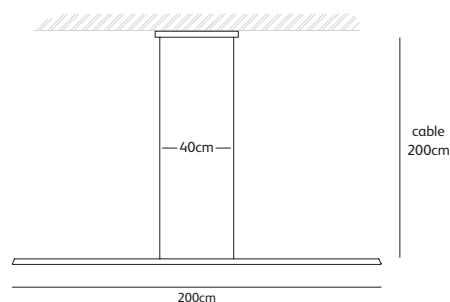

*** GG**
graphite
grey

*** RG**
rosemary
green

KS.160.SU.BR.GG

Order code

KS.120.SU.*.*

Dimensions

Wxdxh **120x3x3cm**

Standard cable length **200cm**

47,5x6x3,5cm (white)

Optional driver box in black, brushed brass or high gloss polished brass.

Order code

KS.160.SU.*.*

Dimensions

Wxdxh **160x3x3cm**

Standard cable length **200cm**

Material **brass with natural acrylic stone**