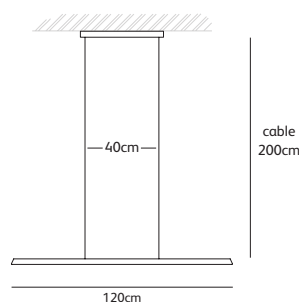

*** GG**
graphite
grey

*** RG**
rosemary
green

KS.160.SU.BR.GG

Order code

KS.120.SU.*.*

Dimensions

Wxdxh **120x3x3cm**

Standard cable length **200cm**

47,5x6x3,5cm (white)

Optional driver box in black, brushed brass or high gloss polished brass.

Order code

KS.160.SU.*.*

Dimensions

Wxdxh **160x3x3cm**

Standard cable length **200cm**

Material **brass with natural acrylic stone**