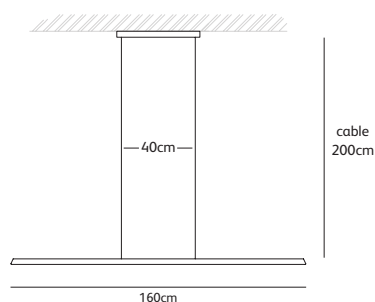

*** GG**
graphite
grey

*** RG**
rosemary
green

KS.160.SU.BR.GG

Order code

KS.120.SU.*.*

Dimensions

Wxdxh **120x3x3cm**

Standard cable length **200cm**

47,5x6x3,5cm (white)

Optional driver box in black, brushed brass or high gloss polished brass.

Order code

KS.160.SU.*.*

Dimensions

Wxdxh **160x3x3cm**

Standard cable length **200cm**

Material **brass with natural acrylic stone**