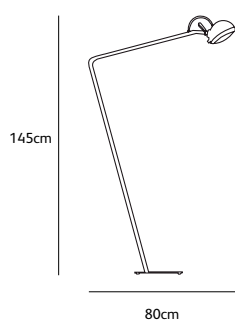

### colors & materials

**\* WH**  
white  
powder coated

**\* BL**  
black  
powder coated

SA.01.FL.BL

Order code

**SA.01.FL.\***

Dimensions

Wxdxh **26x80x145cm**

## colors & materials

**\* WH**  
white  
powder coated

**\* BL**  
black  
powder coated

SA.01.TA.WH

Order code

**SA.01.TA.\***

Dimensions

Wxdxh **20x43x45cm**