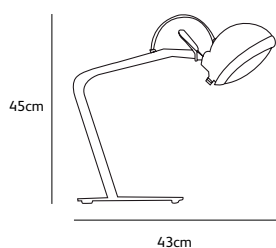

## colors & materials

**\* WH**  
white  
powder coated

**\* BL**  
black  
powder coated

SA.01.TA.WH

Order code

**SA.01.TA.\***

Dimensions

Wxdxh **20x43x45cm**