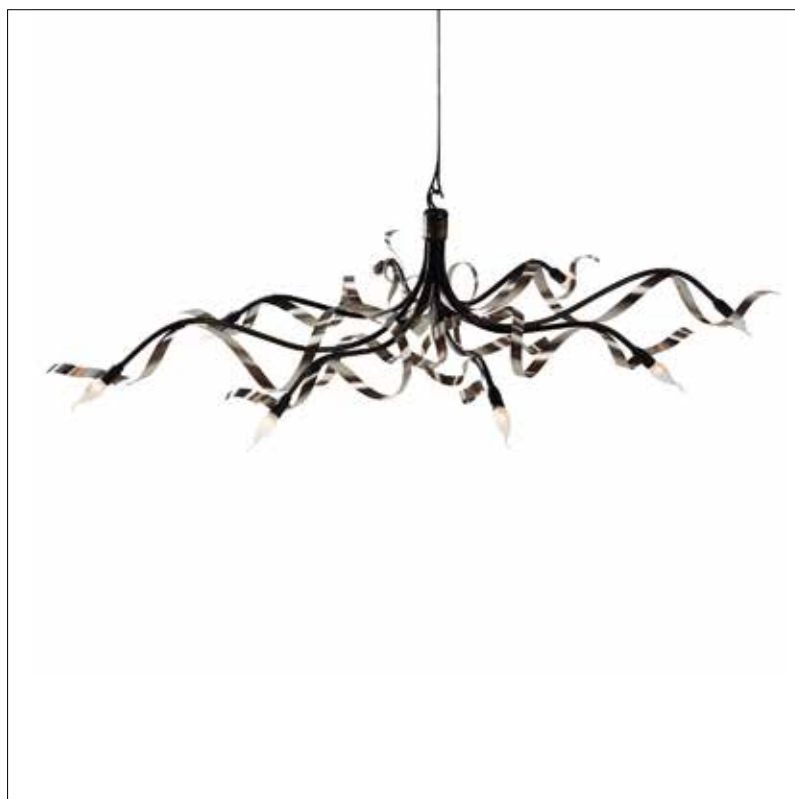

ruban plié

ceiling lamp

chandelier round

chandelier oval

ruban pli 

The Ruban pli  is a contemporary version of a nostalgic chandelier. This charming and transparent fixture is created in a revived Art Nouveau style. It is available in many different forms and finishes. For example: brass, stainless steel or powder coated steel. Each piece is unique and hand-crafted with great attention to detail.

ruban pli 

chandelier oval

colors & materials

*** BR**
brass

*** BL**
black
powder
coated

*** ST**
stainless
steel

*** WH**
white
powder
coated

*** HG**
high
gloss
polished

RP.08.CH.ST.O

Order code	RP.06.CH.*.O
Dimensions	
Wxdxh	135x75x40cm
Hook	customized*
Ceiling cover	10cm
Light source	not included
Lampholder	
E14	
Max. 6 x 40W / 240V	
Weight	
Net. weight	5kg

Order code	RP.08.CH.*.O
Dimensions	
Wxdxh	170x100x40cm
Hook	customized*
Ceiling cover	10cm
Light source	not included
Lampholder	
E14	
Max. 8 x 40W / 240V	
Weight	
Net. weight	7kg