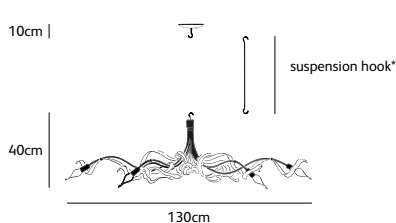

RP.08.CH.ST.O

Order code	RP.06.CH.*.O
Dimensions	
Wxdxh	135x75x40cm
Hook	customized*
Ceiling cover	10cm
Light source	not included
Lampholder	
E14	
Max. 6 x 40W / 240V	
Weight	
Net. weight	5kg

Order code	RP.08.CH.*.O
Dimensions	
Wxdxh	170x100x40cm
Hook	customized*
Ceiling cover	10cm
Light source	not included
Lampholder	
E14	
Max. 8 x 40W / 240V	
Weight	
Net. weight	7kg

ruban plié

chandelier round

colors & materials

RP.07.CH.170.HG.R

Order code	
RP.05.CH.135.*.R	
Dimensions	
Øxh	135x55cm
Hook	customized*
Ceiling cover	10cm
Light source	not included
Lampholder	
E14	
Max. 5 x 40W / 240V	
Weight	
Net. weight	7kg

Order code	
RP.07.CH.170.*.R	
Dimensions	
Øxh	170x60cm
Hook	customized*
Ceiling cover	10cm
Light source	not included
Lampholder	
E14	
Max. 7 x 40W / 240V	
Weight	
Net. weight	8kg

ruban pli 

ceiling lamp