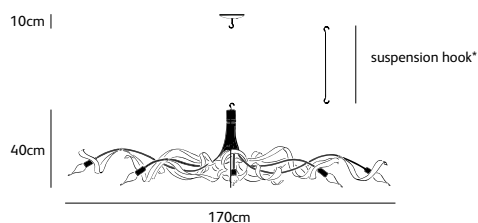

RP.08.CH.ST.O

Order code	RP.06.CH.*.O
Dimensions	
Wxdxh	135x75x40cm
Hook	customized*
Ceiling cover	10cm
Light source	not included
Lampholder	
E14	
Max. 6 x 40W / 240V	
Weight	
Net. weight	5kg

Order code	RP.08.CH.*.O
Dimensions	
Wxdxh	170x100x40cm
Hook	customized*
Ceiling cover	10cm
Light source	not included
Lampholder	
E14	
Max. 8 x 40W / 240V	
Weight	
Net. weight	7kg