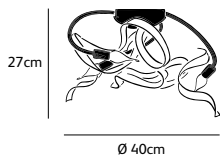

RP.08.CH.ST.O

Order code	RP.06.CH.*.O
Dimensions	
Wxdxh	135x75x40cm
Hook	customized*
Ceiling cover	10cm
Light source	not included
Lampholder	
E14	
Max. 6 x 40W / 240V	
Weight	
Net. weight	5kg

Order code	RP.08.CH.*.O
Dimensions	
Wxdxh	170x100x40cm
Hook	customized*
Ceiling cover	10cm
Light source	not included
Lampholder	
E14	
Max. 8 x 40W / 240V	
Weight	
Net. weight	7kg

ruban plié

chandelier round

colors & materials

RP.07.CH.170.HG.R

Order code	
RP.05.CH.135.*.R	
Dimensions	
Øxh	135x55cm
Hook	customized*
Ceiling cover	10cm
Light source	not included
Lampholder	
E14	
Max. 5 x 40W / 240V	
Weight	
Net. weight	7kg

Order code	
RP.07.CH.170.*.R	
Dimensions	
Øxh	170x60cm
Hook	customized*
Ceiling cover	10cm
Light source	not included
Lampholder	
E14	
Max. 7 x 40W / 240V	
Weight	
Net. weight	8kg

ruban pli 

ceiling lamp

colors & materials

* BR
brass

* BL
black
powder
coated

* ST
stainless
steel

* WH
white
powder
coated

* HG
high
gloss
polished

RP.03.CE.HG

Order code	
RP.03.CE.*	
Dimensions	
�xh	40x27cm
Light source	not included
Lampholder	
E14	
Max. 3 x 40W / 240V	
Weight	
Net. weight	3kg