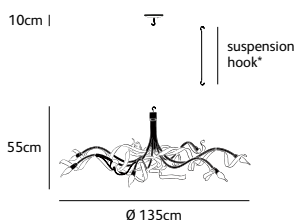

RP.08.CH.ST.O

Order code	RP.06.CH.*.O
Dimensions	
Wxdxh	135x75x40cm
Hook	customized*
Ceiling cover	10cm
Light source	not included
Lampholder	
E14	
Max. 6 x 40W / 240V	
Weight	
Net. weight	5kg

Order code	RP.08.CH.*.O
Dimensions	
Wxdxh	170x100x40cm
Hook	customized*
Ceiling cover	10cm
Light source	not included
Lampholder	
E14	
Max. 8 x 40W / 240V	
Weight	
Net. weight	7kg

ruban plié

chandelier round

colors & materials

RP.07.CH.170.HG.R

Order code	
RP.05.CH.135.*.R	
Dimensions	
Øxh	135x55cm
Hook	customized*
Ceiling cover	10cm
Light source	not included
Lampholder	
E14	
Max. 5 x 40W / 240V	
Weight	
Net. weight	7kg

Order code	
RP.07.CH.170.*.R	
Dimensions	
Øxh	170x60cm
Hook	customized*
Ceiling cover	10cm
Light source	not included
Lampholder	
E14	
Max. 7 x 40W / 240V	
Weight	
Net. weight	8kg

ruban pli 

ceiling lamp

colors & materials

* BR
brass

* BL
black
powder
coated

* ST
stainless
steel

* WH
white
powder
coated

* HG
high
gloss
polished

RP.03.CE.HG

Order code	
RP.03.CE.*	
Dimensions	
�xh	40x27cm
Light source	not included
Lampholder	
E14	
Max. 3 x 40W / 240V	
Weight	
Net. weight	3kg