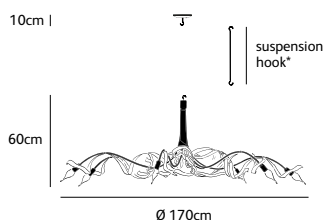

RP.08.CH.ST.O

Order code	RP.06.CH.*.O
Dimensions	
Wxdxh	135x75x40cm
Hook	customized*
Ceiling cover	10cm
Light source	not included
Lampholder	
E14	
Max. 6 x 40W / 240V	
Weight	
Net. weight	5kg

Order code	RP.08.CH.*.O
Dimensions	
Wxdxh	170x100x40cm
Hook	customized*
Ceiling cover	10cm
Light source	not included
Lampholder	
E14	
Max. 8 x 40W / 240V	
Weight	
Net. weight	7kg

ruban plié

chandelier round

colors & materials

RP.07.CH.170.HG.R

Order code	
RP.05.CH.135.*.R	
Dimensions	
Øxh	135x55cm
Hook	customized*
Ceiling cover	10cm
Light source	not included
Lampholder	
E14	
Max. 5 x 40W / 240V	
Weight	
Net. weight	7kg

Order code	
RP.07.CH.170.*.R	
Dimensions	
Øxh	170x60cm
Hook	customized*
Ceiling cover	10cm
Light source	not included
Lampholder	
E14	
Max. 7 x 40W / 240V	
Weight	
Net. weight	8kg

ruban pli 

ceiling lamp

colors & materials

* BR
brass

* BL
black
powder
coated

* ST
stainless
steel

* WH
white
powder
coated

* HG
high
gloss
polished

RP.03.CE.HG

Order code	
RP.03.CE.*	
Dimensions	
�xh	40x27cm
Light source	not included
Lampholder	
E14	
Max. 3 x 40W / 240V	
Weight	
Net. weight	3kg