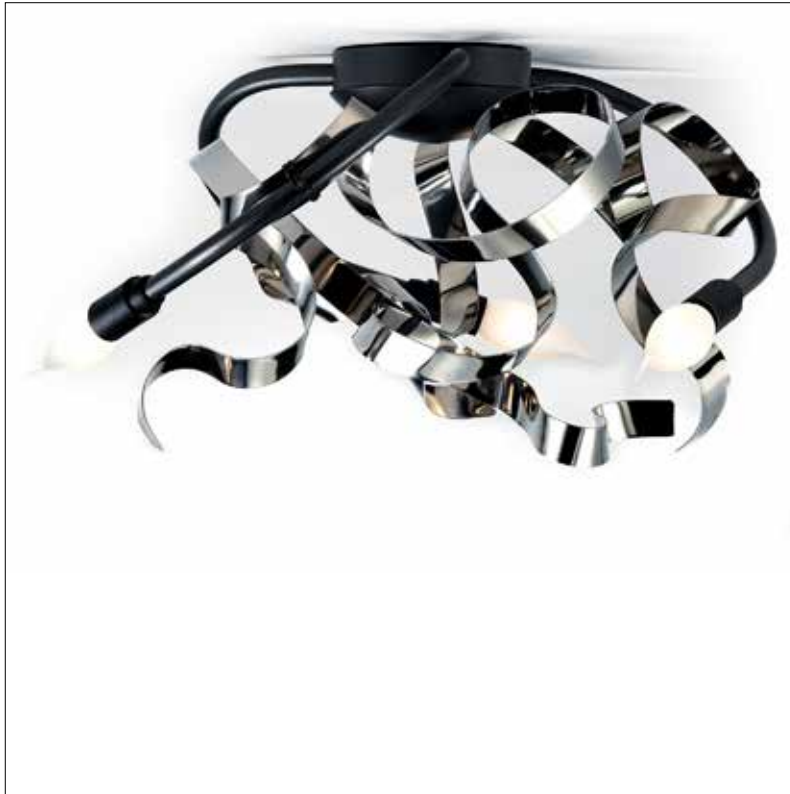

ruban pli 

ceiling lamp

colors & materials

* BR
brass

* BL
black
powder
coated

* ST
stainless
steel

* WH
white
powder
coated

* HG
high
gloss
polished

RP.03.CE.HG

Order code	
RP.03.CE.*	
Dimensions	
�xh	40x27cm
Light source	not included
Lampholder	
E14	
Max. 3 x 40W / 240V	
Weight	
Net. weight	3kg