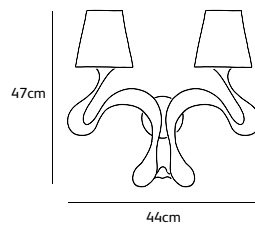

Order code	OD.15.CH.**
Total length fixture*	
Dimensions	
Øxh	110x105cm
Total length	customized
Light source	included
	15 x LED bulb filament 3,5W / 240V
	2700K / 470 lm
Lampholder	
	E14
Weight/Packaging	
Net. weight	10kg
Gross weight	21kg
Packaging	120x120x100cm
Dimming	
	Dimmable, dimmer not included

Lampholder

E14

Weight/Packaging

Net. weight **6,5kg**

Gross weight **16,5kg**

Packaging **120x120x100cm**

Dimming

Dimmable, dimmer not included

ode 1647

wall lamp

OD.01.WA.CO

Order code	OD.01.WA.**
Dimensions	
Wxdxh	20x15x45cm
Light source	included
	1 x LED bulb filament 3,5W / 240V 2700K / 470 lm
Lampholder	
	E14
Weight	
Net. weight	1kg
Dimming	
	Dimmable, dimmer not included

Order code	OD.02.WA.**
Dimensions	
Wxdxh	44x20x47cm
Light source	included
	2 x LED bulb filament 3,5W / 240V 2700K / 470 lm
Lampholder	
	E14
Weight	
Net. weight	2kg
Dimming	
	Dimmable, dimmer not included