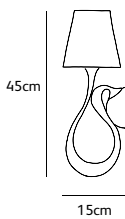

Order code	OD.15.CH.**
Total length fixture*	
Dimensions	
Øxh	110x105cm
Total length	customized
Light source	included
	15 x LED bulb filament 3,5W / 240V
	2700K / 470 lm
Lampholder	
	E14
Weight/Packaging	
Net. weight	10kg
Gross weight	21kg
Packaging	120x120x100cm
Dimming	
	Dimmable, dimmer not included

Lampholder

E14

Weight/Packaging

Net. weight **6,5kg**

Gross weight **16,5kg**

Packaging **120x120x100cm**

Dimming

Dimmable, dimmer not included

ode 1647

wall lamp

OD.01.WA.CO

Order code	OD.01.WA.**
Dimensions	
Wxdxh	20x15x45cm
Light source	included
	1 x LED bulb filament 3,5W / 240V 2700K / 470 lm
Lampholder	
	E14
Weight	
Net. weight	1kg
Dimming	
	Dimmable, dimmer not included

Order code	OD.02.WA.**
Dimensions	
Wxdxh	44x20x47cm
Light source	included
	2 x LED bulb filament 3,5W / 240V 2700K / 470 lm
Lampholder	
	E14
Weight	
Net. weight	2kg
Dimming	
	Dimmable, dimmer not included