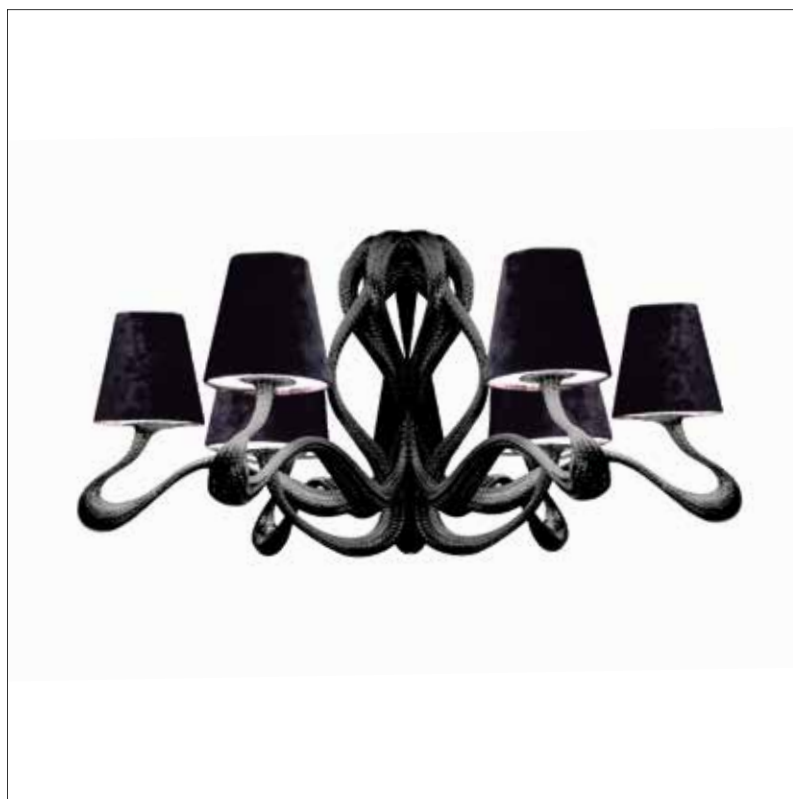

ode 1647

chandelier ceiling lamp wall lamp

ode 1647

As the name implies, the Ode 1647 collection from Jacco Maris Design is an ode to the luxurious chandeliers of the early seventeenth century. For this exciting collection the designer used new materials and techniques and thereby created a whole new asset for the high end chandelier market. The Ode 1647 collection consists, besides the chandeliers, of ceiling and wall lamps. The fixtures are available in several velvet shades. The Ode 1647 instantly adds glamour to any luxurious interior space.

Order code	OD.15.CH.**
Total length fixture*	
Dimensions	
Øxh	110x105cm
Total length	customized
Light source	included
	15 x LED bulb filament 3,5W / 240V
	2700K / 470 lm
Lampholder	
	E14
Weight/Packaging	
Net. weight	10kg
Gross weight	21kg
Packaging	120x120x100cm
Dimming	
	Dimmable, dimmer not included

IP 20   *Please add total length (bottom fixture to ceiling) to your order.

base materials

*** CO** copper
*** BL** black copper
*** OG** old gold

colors shades

*** JM2913** camel
*** JM0227** anthracite
*** JM0816** brun tabac
*** JM1020** taupe

*** JM1590** rose blush
*** JM1630** orange
*** JM1836** bois de rose
*** JM1944** pourpre

*** JM2058** marine
*** JM2204** blue celadon
*** JM2610** vert olive
*** JM2771** vert agrume

ode 1647

ceiling lamp