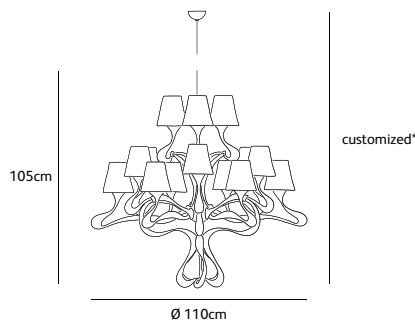

ode 1647

chandelier

OD.15.CH.OG.JM1836

Order code	OD.9.CH.**
Total length fixture*	
Dimensions	
Øxh	85x80cm
Total length	customized
Light source	included
	9 x LED bulb filament 3,5W / 240V
	2700K / 470 lm
Lampholder	
	E14
Weight/Packaging	
Net. weight	6,5kg
Gross weight	17,5kg
Packaging	120x120x100cm
Dimming	
	Dimmable, dimmer not included

Order code	OD.15.CH.**
Total length fixture*	
Dimensions	
Øxh	110x105cm
Total length	customized
Light source	included
	15 x LED bulb filament 3,5W / 240V
	2700K / 470 lm
Lampholder	
	E14
Weight/Packaging	
Net. weight	10kg
Gross weight	21kg
Packaging	120x120x100cm
Dimming	
	Dimmable, dimmer not included

Order code	OD.02.WA.**
Dimensions	
Wxdxh	44x20x47cm
Light source	included
	2 x LED bulb filament 3,5W / 240V 2700K / 470 lm
Lampholder	
	E14
Weight	
Net. weight	2kg
Dimming	
	Dimmable, dimmer not included