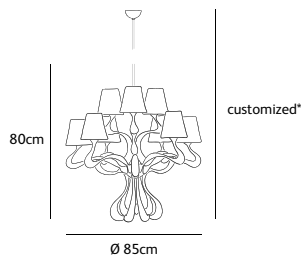

ode 1647

chandelier

OD.15.CH.OG.JM1836

Order code	OD.9.CH.**
Total length fixture*	
Dimensions	
Øxh	85x80cm
Total length	customized
Light source	included
	9 x LED bulb filament 3,5W / 240V
	2700K / 470 lm
Lampholder	
	E14
Weight/Packaging	
Net. weight	6,5kg
Gross weight	17,5kg
Packaging	120x120x100cm
Dimming	
	Dimmable, dimmer not included

Order code	OD.15.CH.**
Total length fixture*	
Dimensions	
Øxh	110x105cm
Total length	customized
Light source	included
	15 x LED bulb filament 3,5W / 240V
	2700K / 470 lm
Lampholder	
	E14
Weight/Packaging	
Net. weight	10kg
Gross weight	21kg
Packaging	120x120x100cm
Dimming	
	Dimmable, dimmer not included

Order code	OD.02.WA.**
Dimensions	
Wxdxh	44x20x47cm
Light source	included
	2 x LED bulb filament 3,5W / 240V 2700K / 470 lm
Lampholder	
	E14
Weight	
Net. weight	2kg
Dimming	
	Dimmable, dimmer not included