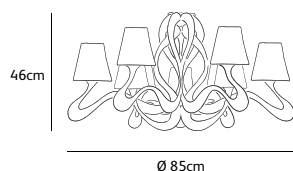

ode 1647

chandelier

OD.15.CH.OG.JM1836

Order code	OD.9.CH.**
Total length fixture*	
Dimensions	
Øxh	85x80cm
Total length	customized
Light source	included
	9 x LED bulb filament 3,5W / 240V
	2700K / 470 lm
Lampholder	
	E14
Weight/Packaging	
Net. weight	6,5kg
Gross weight	17,5kg
Packaging	120x120x100cm
Dimming	
	Dimmable, dimmer not included

Order code	OD.15.CH.**
Total length fixture*	
Dimensions	
Øxh	110x105cm
Total length	customized
Light source	included
	15 x LED bulb filament 3,5W / 240V
	2700K / 470 lm
Lampholder	
	E14
Weight/Packaging	
Net. weight	10kg
Gross weight	21kg
Packaging	120x120x100cm
Dimming	
	Dimmable, dimmer not included

*** JM2058** marine
*** JM2204** blue celadon
*** JM2610** vert olive
*** JM2771** vert agrume

Order code

OD.09.CE.**

Dimensions

Øxh **85x46cm**

Light source **included**

9 x LED bulb filament 3,5W / 240V

2700K / 470 lm

Order code	OD.02.WA.**
Dimensions	
Wxdxh	44x20x47cm
Light source	included
	2 x LED bulb filament 3,5W / 240V 2700K / 470 lm
Lampholder	
	E14
Weight	
Net. weight	2kg
Dimming	
	Dimmable, dimmer not included