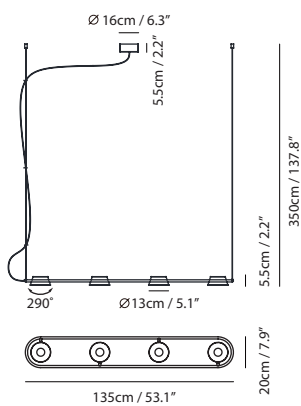

OLO 光氛符碼添加新元素「直徑符號 Φ 」，直觀地以符號外形表露其縱向仰俯、橫向擺首的翻轉特色，展現面面俱到的全方位光向。細緻出色的環狀與 U 型框，一如美麗天體的土星環，溫柔圈圍著漂浮迴旋的發光主體，且聽 OLO Φ 為人們輕柔吟唱屬於光的詠嘆調。

OLO Φ infused the diameter symbol Φ into basic elements of circle and line. The wall/ceiling lamp impressively covers every object in need with an omnidirectional light rotation, which can be tilted vertically as well as horizontally. With the finely welded frame of round and U-bend, it looks like Saturn ring embraces the floating and flipping lamps in its arms that served us sufficient warm light as a soft aria.

By Li, Hui Lun 李慧倫

sand gold + matt black

Measurement : centimeter / inches

OLO Ø Pendant PL4

Model
SLD-130PL4

Material
metal, aluminum, PP

Light Source
LED 4 x 6.5W 3000K
CRI90 1650lm

Driver
Built-in dimmable driver
(Triac dimming)

Weight
2.9kg / 6.4lb

Color
sand gold + matt black