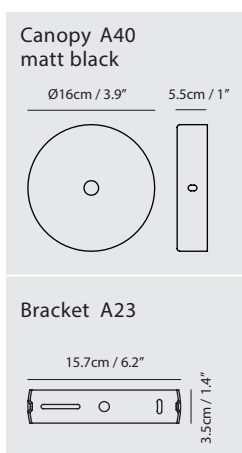

OLO 光氛符碼添加新元素「直徑符號 Φ 」，直觀地以符號外形表露其縱向仰俯、橫向擺首的翻轉特色，展現面面俱到的全方位光向。細緻出色的環狀與 U 型框，一如美麗天體的土星環，溫柔圈圍著漂浮迴旋的發光主體，且聽 OLO Φ 為人們輕柔吟唱屬於光的詠嘆調。

OLO Φ infused the diameter symbol Φ into basic elements of circle and line. The wall/ceiling lamp impressively covers every object in need with an omnidirectional light rotation, which can be tilted vertically as well as horizontally. With the finely welded frame of round and U-bend, it looks like Saturn ring embraces the floating and flipping lamps in its arms that served us sufficient warm light as a soft aria.

By Li, Hui Lun 李慧倫

sand gold + matt black

Measurement : centimeter / inches

OLO Ø Pendant PL4

Model
SLD-130PL4

Material
metal, aluminum, PP

Light Source
LED 4 x 6.5W 3000K
CRI90 1650lm

Driver
Built-in dimmable driver
(Triac dimming)

Weight
2.9kg / 6.4lb

Color
sand gold + matt black