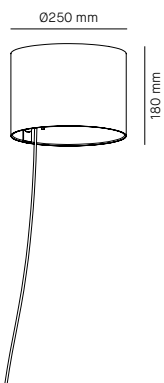

Twain

**Milan**

**Twain 70 S.**

Ø 400 mm | H. Max. 3.000 mm  
 1 x E27 Standard bulb retrofit   
 LED Code 2298 12 W  
 1.100 lumens | 2.700 K  
 Dimmable  
 Class II: Basic insulate plus reinforced insulation

**Economic efficiency index**

[6904](#)

**Dancing light**

Shade in raw "dreams" material (100 % Poliester) with a rigid PVC film structure and adjustable height. Built-in switch on lamp-holder. Floor lamp with tube