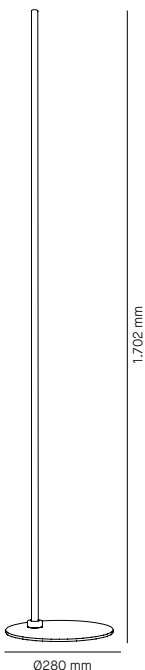

Twain

**Milan**

**Twain 70 S.**

Ø 400 mm | H. Max. 3.000 mm  
 1 x E27 Standard bulb retrofit   
 LED Code 2298 12 W  
 1.100 lumens | 2.700 K  
 Dimmable  
 Class II: Basic insulate plus reinforced insulation

**Finishes**

6904 ● Matt black lacquering (RAL 9005)

**Accessories**

4904  
 4905

**Finishes**

4904 ● Matt black lacquering (RAL 9005)  
 4905 ● Mink lacquering (NCS S 2005-Y10R)

**DOWNLOADS**

[Twain](#)

**3D Files**

[6904](#)

**3D Max Files**

[6904](#)

**Assembly instructions**

[6904](#)

**Photometric curve**

[6904](#)

**Economic efficiency index**

[6904](#)

**Dancing light**

Shade in raw "dreams" material (100 % Poliester) with a rigid PVC film structure and adjustable height. Built-in switch on lamp-holder. Floor lamp with tube