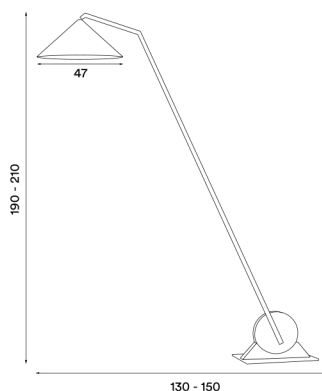

Gear floor

Gear floor

– Item no. 410

Product type: Floor lamp

Design: Johan Lindstén, 2018

Base, body and shade material: Steel

Base, body and shade colour: Black

Shade inner colour: White

Wire (with dimmer switch): Black, 200 cm

Bulb: E27, Max. 100 W (dimmable)

Voltage: 220V - 240V - 50/60Hz

Net weight: 17.1 kg

Order quantity: 1

Dimensions and light direction:

Recommended dimmable bulb:

LED – 11 W