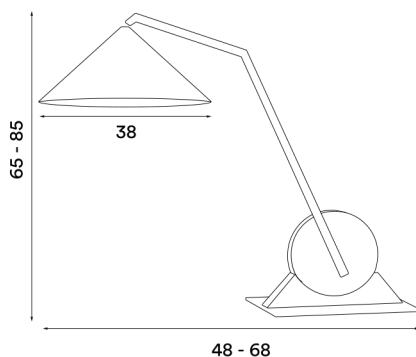

Gear table single

Gear table single
- Item no. 411

Product type: Table lamp

Design: Johan Lindstén, 2018

Base, body and shade material: Steel

Base, body and shade colour: Black

Shade inner colour: White

Wire (with dimmer switch): Black, 200 cm

Bulb: E27, Max. 60 W (dimmable)

Voltage: 220V - 240V - 50/60Hz

Net weight: 6.1 kg

Order quantity: 1

Dimensions and light direction:

Recommended dimmable bulb:

 LED - 11 W  H - 40 W