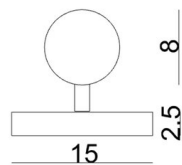

ASAF WEINBROOM

Edison Ner Big Roseta

A wall mounted lamp consists of a brass canopy, a black metal holder and an Edison bulb.

220-240V ~ 50/60 Hz

1XE27 MAX 60W

www.asafweinbroom.com

asaf@weinbroom.com

+972-54-6944321