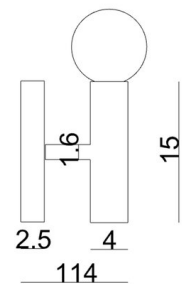

ASAF WEINBROOM

Edison Ner Big Roseta

A wall mounted lamp consists of a brass canopy, a black metal holder and an Edison bulb.

220-240V ~ 50/60 Hz

1XE27 MAX 60W

www.asafweinbroom.com

asaf@weinbroom.com

+972-54-6944321