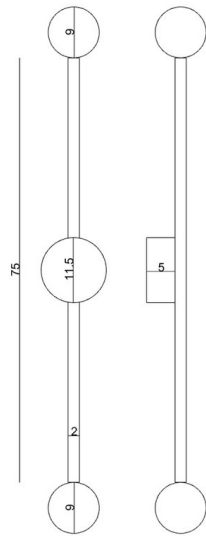

ASAF WEINBROOM

Sword ball

A wall mounted lamp consists of a metal tube in with a wooden fastener, a black conic metal shade on top and a glass ball at the bottom.

220-240V ~ 50/60 Hz

2XG9 MAX 7W

Only LED light