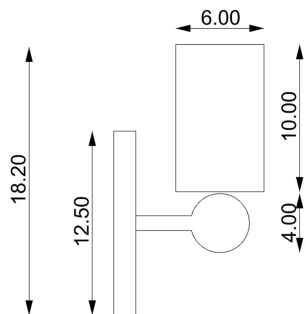

ASAF WEINBROOM

Brass hotel

A wall lamp consists of a brass ball and a brass tube holder

220-240V ~ 50/60 Hz

1XGU.10 MAX 7W

Only LED light

7W 500 LM

www.asafweinbroom.com