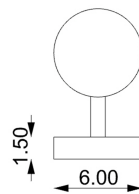

ASAF WEINBROOM

Brass hotel

A wall lamp consists of a brass ball and a brass tube holder

220-240V ~ 50/60 Hz

1XGU.10 MAX 7W

Only LED light

7W 500 LM

www.asafweinbroom.com