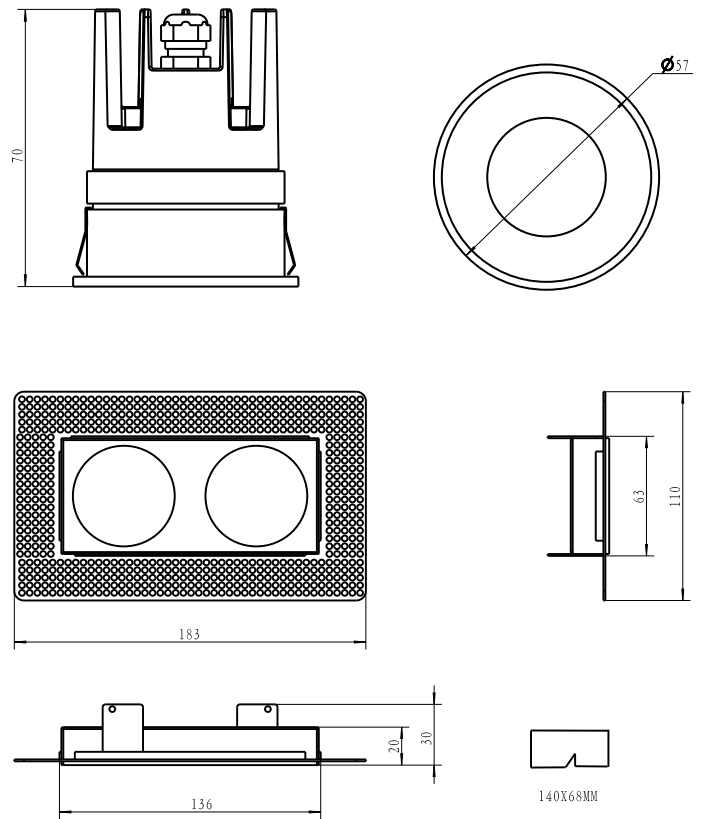

EIGER MINI LED 2 PLASTER IN DOWNLIGHT

TRUE COLOUR CRI 98 | IP65

DLD/EIGMINI2-P-F

DLD
CONTRACT

DETAILS

Type	Adjustable 24°
IP Rating	IP65
IP Zone	Zone 1
Class	I
Standards	CE
Fire Rated	60+ minutes
Material	Aluminium
Cable	2 Core 0.5mm ²
Cable Length	400mm
Warranty	5 Years

DIMENSIONS

Light Engine:	Ø57mm, H.70mm
Aperture:	Ø30mm
Plaster Kit:	183mm x 110mm H.30mm
Total Height:	87mm
Cutout:	140mm x 68mm

TRUE COLOUR 98 CRI

EIGER MINI LED 2 PLASTER IN DOWNLIGHT

TRUE COLOUR CRI 98 | IP65