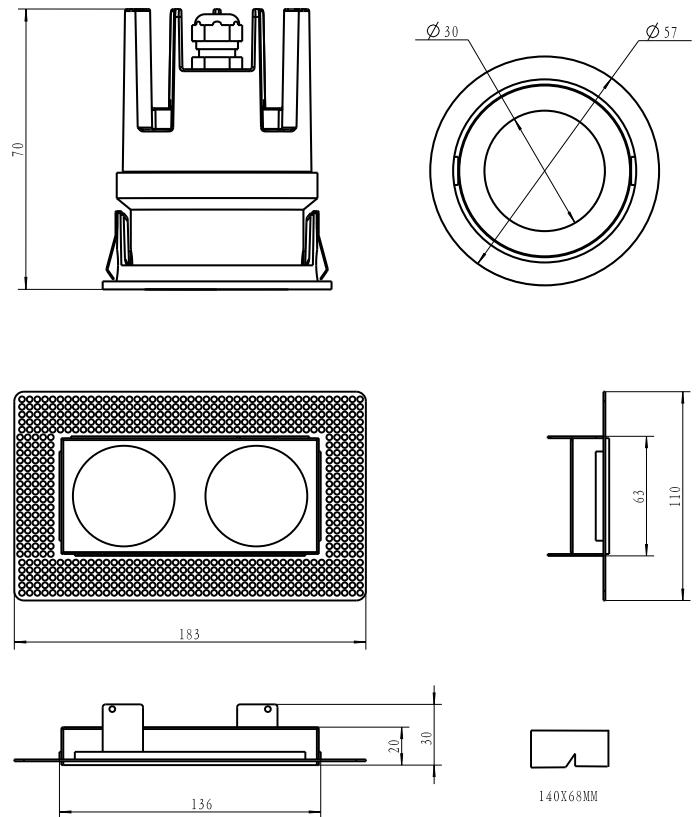

EIGER MINI LED 2 PLASTER IN ADJUSTABLE DOWNLIGHT

TRUE COLOUR CRI 98 | IP54

DLD/EIGMINI2-P-A

DLD
CONTRACT

DETAILS

Type	Adjustable 24°
IP Rating	IP54
IP Zone	Zone 2
Class	I
Standards	CE
Fire Rated	60+ minutes
Material	Aluminium
Cable	2 Core 0.5mm ²
Cable Length	400mm
Warranty	5 Years

DIMENSIONS

Light Engine:	Ø57mm, H.70mm
Aperture:	Ø30mm
Plaster Kit:	183mm x 110mm H.30mm
Total Height:	87mm
Cutout:	140mm x 68mm

TRUE COLOUR 98 CRI

EIGER MINI LED 2 PLASTER IN ADJUSTABLE DOWNLIGHT

TRUE COLOUR CRI 98 | IP54