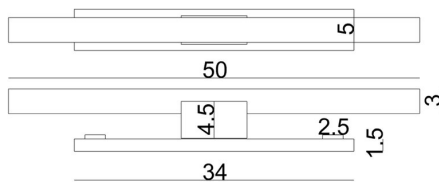

ASAF WEINBROOM

Linestra 50 Brass

A wall mounted lamp consists of a vertical brass rectangular canopy, and a black metal holder.

220-240V ~ 50/60 Hz

1XS14s MAX 9W

Radium Raledina

Only LED light

9W 500 LM