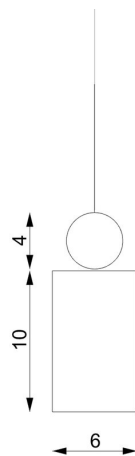

ASAF WEINBROOM

Hanging Brass Hotel

A hanging lamp consists of a brass ball and a brass tube holder

220-240V ~ 50/60 Hz

1XGU.10 MAX 7W

Only LED light

7W 500 LM

www.asafweinbroom.com