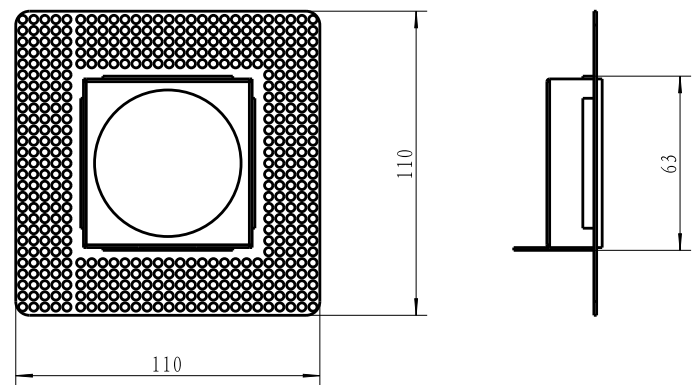

EIGER MINI LED 1-S PLASTER IN DOWNLIGHT

TRUE COLOUR CRI 98 | IP65

DLD/EIGMINI1-S-P-F

DLD
CONTRACT

DETAILS

Type	Adjustable 24°
IP Rating	IP65
IP Zone	Zone 1
Class	I
Standards	CE
Fire Rated	60+ minutes
Material	Aluminium
Cable	2 Core 0.5mm ²
Cable Length	400mm
Warranty	5 Years

DIMENSIONS

Light Engine: Ø57mm, H.70mm
Aperture: Ø30mm
Plaster Kit: 110mm x 110mm, H.30mm
Total Height: 87mm
Cutout: 66mm x 66mm

66X66MM

TRUE COLOUR 98

EIGER MINI LED 1-S PLASTER IN DOWNLIGHT

TRUE COLOUR CRI 98 | IP65