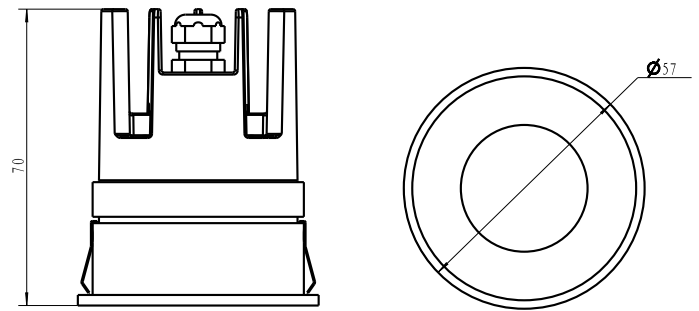

EIGER MINI LED 1-S PLASTER IN DOWNLIGHT

TRUE COLOUR CRI 98 | IP65

DLD/EIGMINI1-S-P-F

DLD
CONTRACT

DETAILS

Type	Adjustable 24°
IP Rating	IP65
IP Zone	Zone 1
Class	I
Standards	CE
Fire Rated	60+ minutes
Material	Aluminium
Cable	2 Core 0.5mm ²
Cable Length	400mm
Warranty	5 Years

DIMENSIONS

Light Engine: Ø57mm, H.70mm
Aperture: Ø30mm
Plaster Kit: 110mm x 110mm, H.30mm
Total Height: 87mm
Cutout: 66mm x 66mm

66X66MM

TRUE COLOUR 98

EIGER MINI LED 1-S PLASTER IN DOWNLIGHT

TRUE COLOUR CRI 98 | IP65